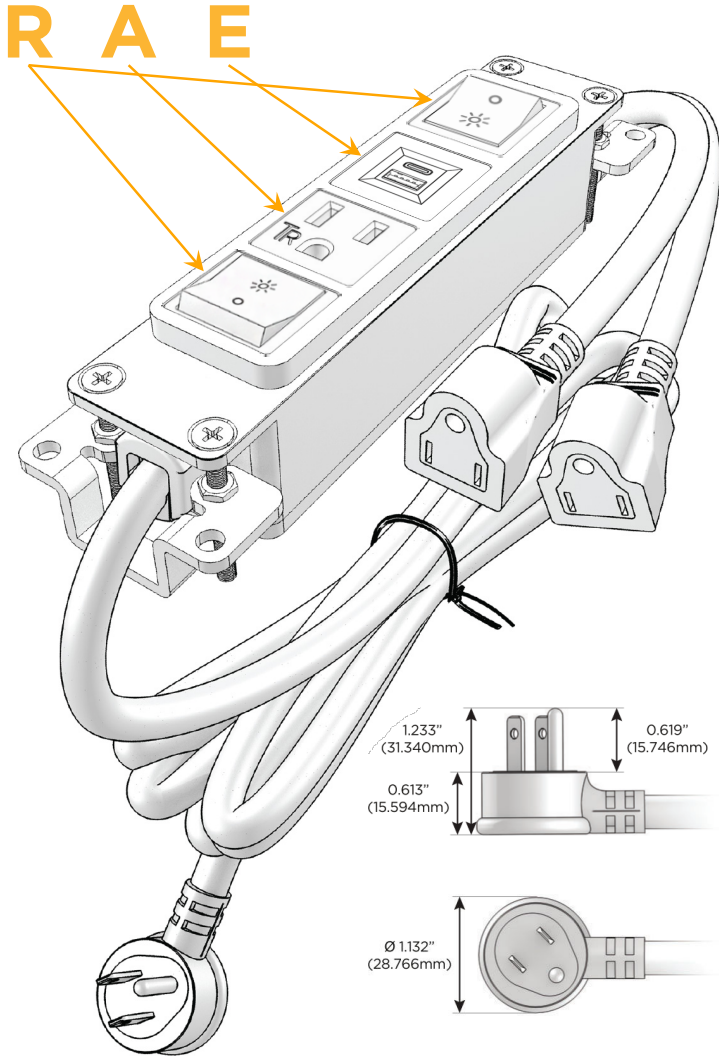

Bezel Finish: **SATIN NICKEL (ABS)**

Custom Finishes Available M-POWER-4TW-RAER-SAB

Features:

Module/Port Options:

- A** Tamper Resistant AC Receptacle
- E** USB-A & USB-C (20W)
- M** Double USB-A (Fast Charging Ports - 18W)
- H** HDMI
- 6** CAT 6
- 12** RJ 12
- X** Switched AC
- Y** 3-Way Switch (Low Voltage)
- V** USB-C (45W High Speed Charging Port)
- S** USB-C (25W High Speed Charging Port)
- R** Switched AC (Rocker Switch)
- D** Dimmer Switch

Plug:

Supplied with Low Profile Flat 45° Angle 120 VAC Plug

Optional Standard Straight 120 VAC Plug

Optional Straight 120 VAC Pass-through Plug

- CLEAN, COMPACT DESIGN
- STREAMLINED
- LOW PROFILE
- SIDE-EXITING CORDS
- PLUG & PLAY
- 6' AC CORD & PLUG (FLAT PLUG STANDARD)
- CUSTOMIZABLE CONFIGURATIONS AND FINISHES
- UL LISTED FOR MOUNTING IN FURNITURE
- 15A

M-POWER-4T

AC POWER & DATA CONNECTIVITY SOLUTION

M-POWER-4TW-RAER-SAB

Specs:

Modules/Ports:

- R** Switched AC (Rocker Switch)
- A** Tamper Resistant AC Receptacle
- E** USB-A & USB-C (20W)

Distributed by

Mormax Company, Inc.