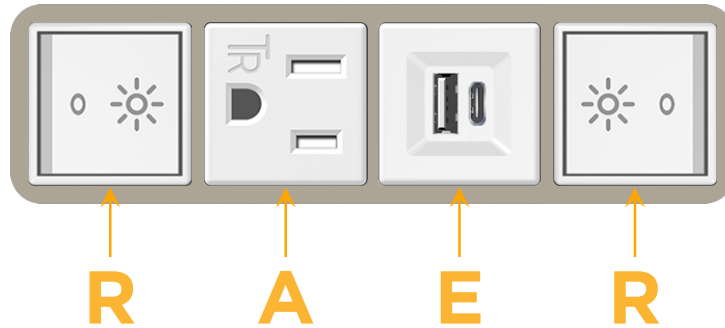

Bezel Finish: **SATIN NICKEL (ABS)**

Custom Finishes Available M-POWER-4TW-RAER-SAB

Features:

Module/Port Options:

- A** Tamper Resistant AC Receptacle
- E** USB-A & USB-C (20W)
- M** Double USB-A (Fast Charging Ports - 18W)
- H** HDMI
- 6** CAT 6
- 12** RJ 12
- X** Switched AC
- Y** 3-Way Switch (Low Voltage)
- V** USB-C (45W High Speed Charging Port)
- S** USB-C (25W High Speed Charging Port)
- R** Switched AC (Rocker Switch)
- D** Dimmer Switch

Plug:

Supplied with Low Profile Flat 45° Angle 120 VAC Plug

Optional Standard Straight 120 VAC Plug

Optional Straight 120 VAC Pass-through Plug

- CLEAN, COMPACT DESIGN
- STREAMLINED
- LOW PROFILE
- SIDE-EXITING CORDS
- PLUG & PLAY
- 6' AC CORD & PLUG (FLAT PLUG STANDARD)
- CUSTOMIZABLE CONFIGURATIONS AND FINISHES
- UL LISTED FOR MOUNTING IN FURNITURE
- 15A

M-POWER-4T

AC POWER & DATA CONNECTIVITY SOLUTION

M-POWER-4TW-RAER-SAB

Specs:

Modules/Ports:

- R** Switched AC (Rocker Switch)
- A** Tamper Resistant AC Receptacle
- E** USB-A & USB-C (20W)

Distributed by

Mormax Company, Inc.