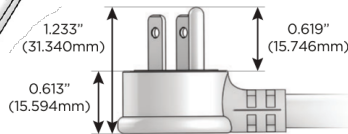

Plug:

Supplied with Low Profile Flat 45° Angle 120 VAC Plug

Optional Standard Straight 120 VAC Plug

Optional Straight 120 VAC Pass-through Plug

- CLEAN, COMPACT DESIGN
- STREAMLINED
- LOW PROFILE
- SIDE-EXITING CORDS
- PLUG & PLAY
- 6' AC CORD & PLUG (FLAT PLUG STANDARD)
- CUSTOMIZABLE CONFIGURATIONS AND FINISHES
- UL LISTED FOR MOUNTING IN FURNITURE
- 15A

M-POWER-4T

AC POWER & DATA CONNECTIVITY SOLUTION

M-POWER-4TW-RAER-SAB

Specs:

Modules/Ports:

- R** Switched AC (Rocker Switch)
- A** Tamper Resistant AC Receptacle
- E** USB-A & USB-C (20W)

Distributed by

Mormax Company, Inc.