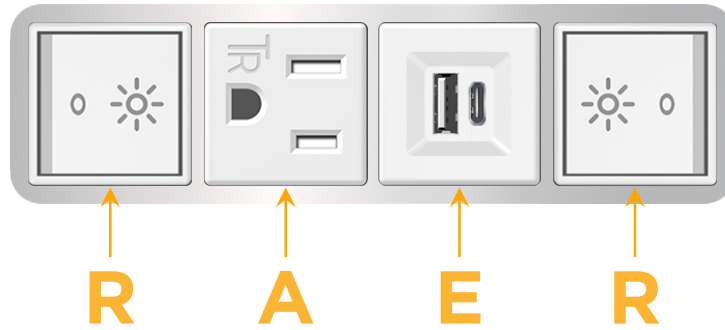

Bezel Finish: **CHROME (ABS)**

Custom Finishes Available M-POWER-4TW-RAER-CRAB

Features:

Module/Port Options:

- A** Tamper Resistant AC Receptacle
- E** USB-A & USB-C (20W)
- M** Double USB-A (Fast Charging Ports - 18W)
- H** HDMI
- 6** CAT 6
- 12** RJ 12
- X** Switched AC
- Y** 3-Way Switch (Low Voltage)
- V** USB-C (45W High Speed Charging Port)
- S** USB-C (25W High Speed Charging Port)
- R** Switched AC (Rocker Switch)
- D** Dimmer Switch

Plug:

Supplied with Low Profile Flat 45° Angle 120 VAC Plug

Optional Standard Straight 120 VAC Plug

Optional Straight 120 VAC Pass-through Plug

- CLEAN, COMPACT DESIGN
- STREAMLINED
- LOW PROFILE
- SIDE-EXITING CORDS
- PLUG & PLAY
- 6' AC CORD & PLUG (FLAT PLUG STANDARD)
- CUSTOMIZABLE CONFIGURATIONS AND FINISHES
- UL LISTED FOR MOUNTING IN FURNITURE
- 15A

M-POWER-4T

AC POWER & DATA CONNECTIVITY SOLUTION

M-POWER-4TW-RAER-CRAB

Specs:

Modules/Ports:

- R** Switched AC (Rocker Switch)
- A** Tamper Resistant AC Receptacle
- E** USB-A & USB-C (20W)

Distributed by

Mormax Company, Inc.