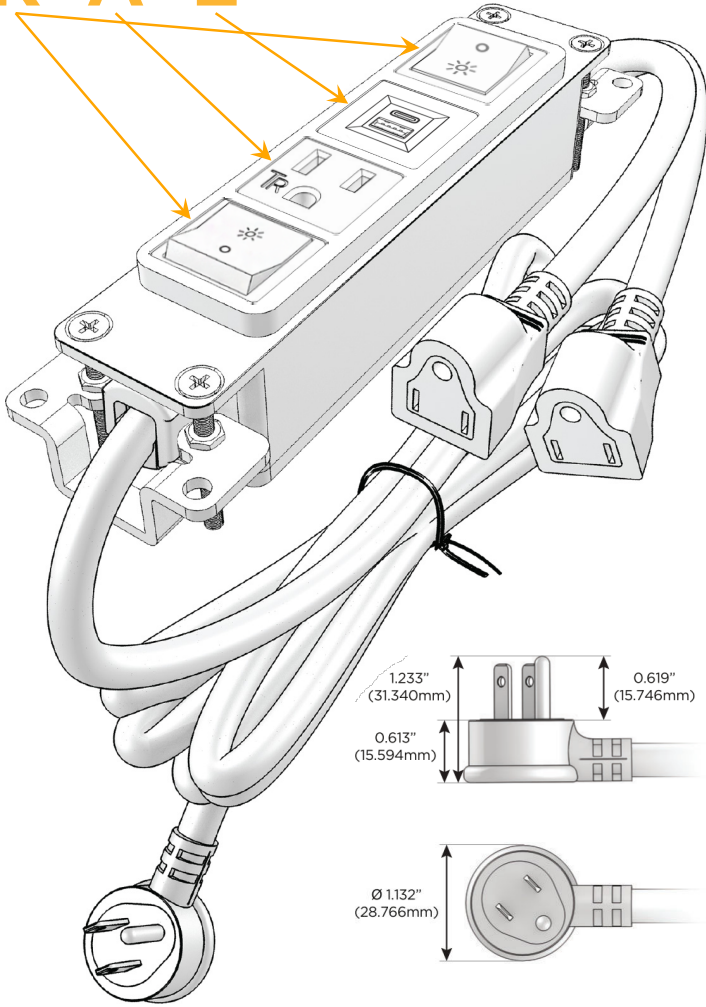

Bezel Finish: **CHAMPAGNE (ABS)**

Custom Finishes Available M-POWER-4TW-RAER-CHAB

Features:

Module/Port Options:

- A** Tamper Resistant AC Receptacle
- E** USB-A & USB-C (20W)
- M** Double USB-A (Fast Charging Ports - 18W)
- H** HDMI
- 6** CAT 6
- 12** RJ 12
- X** Switched AC
- Y** 3-Way Switch (Low Voltage)
- V** USB-C (45W High Speed Charging Port)
- S** USB-C (25W High Speed Charging Port)
- R** Switched AC (Rocker Switch)
- D** Dimmer Switch

Plug:

Supplied with Low Profile Flat 45° Angle 120 VAC Plug

Optional Standard Straight 120 VAC Plug

Optional Straight 120 VAC Pass-through Plug

- CLEAN, COMPACT DESIGN
- STREAMLINED
- LOW PROFILE
- SIDE-EXITING CORDS
- PLUG & PLAY
- 6' AC CORD & PLUG (FLAT PLUG STANDARD)
- CUSTOMIZABLE CONFIGURATIONS AND FINISHES
- UL LISTED FOR MOUNTING IN FURNITURE
- 15A

M-POWER-4T

AC POWER & DATA CONNECTIVITY SOLUTION

M-POWER-4TW-RAER-CHAB

Specs:

Modules/Ports:

- R** Switched AC (Rocker Switch)
- A** Tamper Resistant AC Receptacle
- E** USB-A & USB-C (20W)

R A E

TOP