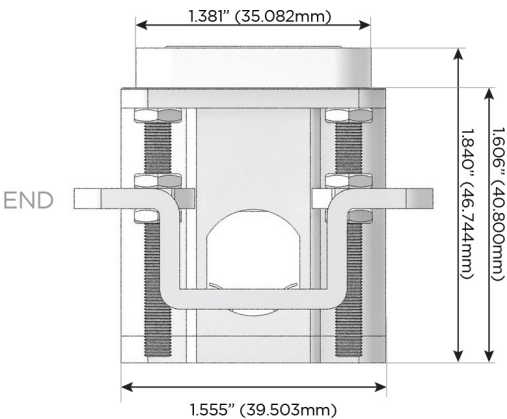

Plug:

Supplied with Low Profile Flat 45° Angle 120 VAC Plug

Optional Standard Straight 120 VAC Plug

Optional Straight 120 VAC Pass-through Plug

- CLEAN, COMPACT DESIGN
- STREAMLINED
- LOW PROFILE
- SIDE-EXITING CORDS
- PLUG & PLAY
- 6' AC CORD & PLUG (FLAT PLUG STANDARD)
- CUSTOMIZABLE CONFIGURATIONS AND FINISHES
- UL LISTED FOR MOUNTING IN FURNITURE
- 15A

M-POWER-4T

AC POWER & DATA CONNECTIVITY SOLUTION

M-POWER-4TW-RAER-CHAB

Specs:

Modules/Ports:

- R** Switched AC (Rocker Switch)
- A** Tamper Resistant AC Receptacle
- E** USB-A & USB-C (20W)

R A E

TOP