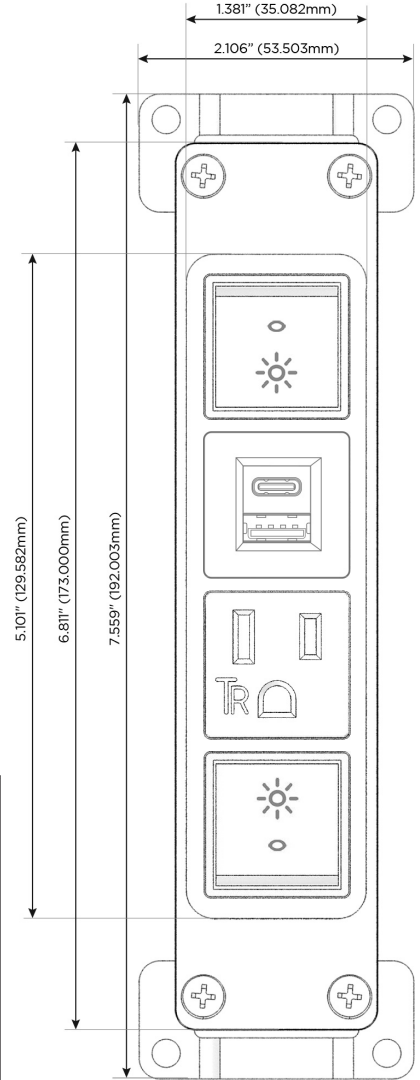

Bezel Finish: **CHAMPAGNE (ABS)**

Custom Finishes Available M-POWER-4TW-RAER-CHAB

Features:

Module/Port Options:

- A** Tamper Resistant AC Receptacle
- E** USB-A & USB-C (20W)
- M** Double USB-A (Fast Charging Ports - 18W)
- H** HDMI
- 6** CAT 6
- 12** RJ 12
- X** Switched AC
- Y** 3-Way Switch (Low Voltage)
- V** USB-C (45W High Speed Charging Port)
- S** USB-C (25W High Speed Charging Port)
- R** Switched AC (Rocker Switch)
- D** Dimmer Switch

Plug:

Supplied with Low Profile Flat 45° Angle 120 VAC Plug

Optional Standard Straight 120 VAC Plug

Optional Straight 120 VAC Pass-through Plug

- CLEAN, COMPACT DESIGN
- STREAMLINED
- LOW PROFILE
- SIDE-EXITING CORDS
- PLUG & PLAY
- 6' AC CORD & PLUG (FLAT PLUG STANDARD)
- CUSTOMIZABLE CONFIGURATIONS AND FINISHES
- UL LISTED FOR MOUNTING IN FURNITURE
- 15A

M-POWER-4T

AC POWER & DATA CONNECTIVITY SOLUTION

M-POWER-4TW-RAER-CHAB

Specs:

Modules/Ports:

- R** Switched AC (Rocker Switch)
- A** Tamper Resistant AC Receptacle
- E** USB-A & USB-C (20W)

R A E

TOP