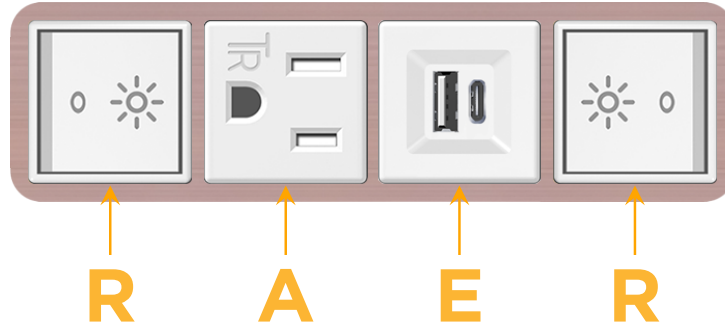

Bezel Finish: **CHAMPAGNE (ABS)**

Custom Finishes Available M-POWER-4TW-RAER-CHAB

Features:

Module/Port Options:

- A** Tamper Resistant AC Receptacle
- E** USB-A & USB-C (20W)
- M** Double USB-A (Fast Charging Ports - 18W)
- H** HDMI
- 6** CAT 6
- 12** RJ 12
- X** Switched AC
- Y** 3-Way Switch (Low Voltage)
- V** USB-C (45W High Speed Charging Port)
- S** USB-C (25W High Speed Charging Port)
- R** Switched AC (Rocker Switch)
- D** Dimmer Switch

Plug:

Supplied with Low Profile Flat 45° Angle 120 VAC Plug

Optional Standard Straight 120 VAC Plug

Optional Straight 120 VAC Pass-through Plug

- CLEAN, COMPACT DESIGN
- STREAMLINED
- LOW PROFILE
- SIDE-EXITING CORDS
- PLUG & PLAY
- 6' AC CORD & PLUG (FLAT PLUG STANDARD)
- CUSTOMIZABLE CONFIGURATIONS AND FINISHES
- UL LISTED FOR MOUNTING IN FURNITURE
- 15A

M-POWER-4T

AC POWER & DATA CONNECTIVITY SOLUTION

M-POWER-4TW-RAER-CHAB

Specs:

Modules/Ports:

- R** Switched AC (Rocker Switch)
- A** Tamper Resistant AC Receptacle
- E** USB-A & USB-C (20W)

R A E

TOP