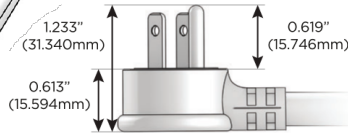

M-POWER-4T

AC POWER & DATA CONNECTIVITY SOLUTION

M-POWER-4TW-RAER-CHAB

Specs:

Modules/Ports:

- R** Switched AC (Rocker Switch)
- A** Tamper Resistant AC Receptacle
- E** USB-A & USB-C (20W)

R A E

TOP