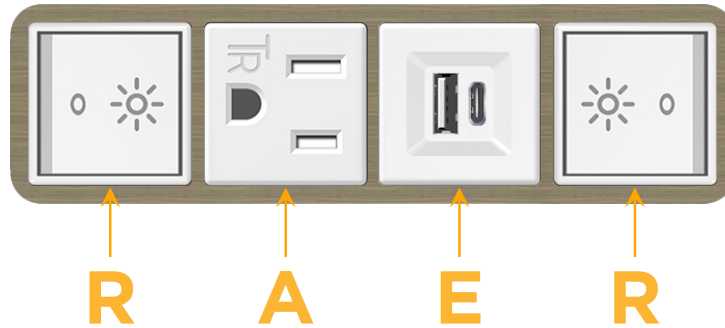

M-POWER-4T

AC POWER & DATA CONNECTIVITY SOLUTION

M-POWER-4TW-RAER-BZ5AAB

Distributed by

Mormax Company, Inc.

8 Westchester Plaza

Elmsford, NY 10523

914-699-0101

sales@mormax.com

mormax.com

Metro Light & Power's line of power & data solutions offers sophisticated design elements combined with greater ease of installation. Streamlined and low-profile, enhanced by side-exiting cords, our outlets advance the industry with their cutting edge look and feel. We believe flexibility is key, and we provide a variety of mounting options, including the ability to mount in limited spaces. Our outlets are available in many finishes and configurations, in addition to a custom color and finish capability for our clients.

Bezel Finish: **ANTIQUED ARCHITECTURAL BRONZE (ABS)**

Custom Finishes Available M-POWER-4TW-RAER-BZ5AAB

Features:

Module/Port Options:

- **A** Tamper Resistant AC Receptacle
- **E** USB-A & USB-C (20W)
- **M** Double USB-A (Fast Charging Ports - 18W)
- **H** HDMI
- **6** CAT 6
- **12** RJ 12
- **X** Switched AC
- **Y** 3-Way Switch (Low Voltage)
- **V** USB-C (45W High Speed Charging Port)
- **S** USB-C (25W High Speed Charging Port)
- **R** Switched AC (Rocker Switch)
- **D** Dimmer Switch

Plug:

- Supplied with Low Profile Flat 45° Angle 120 VAC Plug
- Optional Standard Straight 120 VAC Plug
- Optional Straight 120 VAC Pass-through Plug

- CLEAN, COMPACT DESIGN
- STREAMLINED
- LOW PROFILE
- SIDE-EXITING CORDS
- PLUG & PLAY
- 6' AC CORD & PLUG (FLAT PLUG STANDARD)
- CUSTOMIZABLE CONFIGURATIONS AND FINISHES
- UL LISTED FOR MOUNTING IN FURNITURE
- 15A