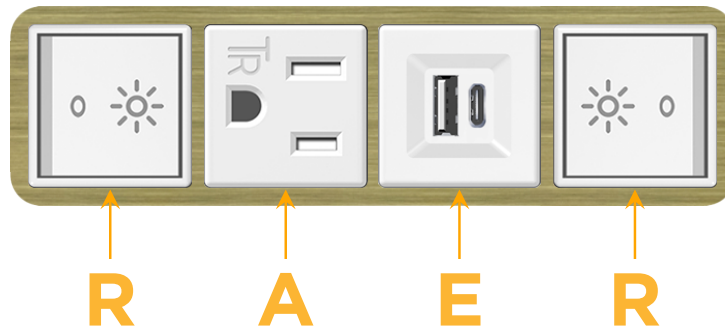

M-POWER-4T

AC POWER & DATA CONNECTIVITY SOLUTION

M-POWER-4TW-RAER-BRAAB

Distributed by

Mormax Company, Inc.

8 Westchester Plaza

Elmsford, NY 10523

914-699-0101

sales@mormax.com

mormax.com

Metro Light & Power's line of power & data solutions offers sophisticated design elements combined with greater ease of installation. Streamlined and low-profile, enhanced by side-exiting cords, our outlets advance the industry with their cutting edge look and feel. We believe flexibility is key, and we provide a variety of mounting options, including the ability to mount in limited spaces. Our outlets are available in many finishes and configurations, in addition to a custom color and finish capability for our clients.

Bezel Finish: **BRASS ANTIQUED (ABS)**

Custom Finishes Available M-POWER-4TW-RAER-BRAAB

Features:

Module/Port Options:

- **A** Tamper Resistant AC Receptacle
- **E** USB-A & USB-C (20W)
- **M** Double USB-A (Fast Charging Ports - 18W)
- **H** HDMI
- **6** CAT 6
- **12** RJ 12
- **X** Switched AC
- **Y** 3-Way Switch (Low Voltage)
- **V** USB-C (45W High Speed Charging Port)
- **S** USB-C (25W High Speed Charging Port)
- **R** Switched AC (Rocker Switch)
- **D** Dimmer Switch

Plug:

- Supplied with Low Profile Flat 45° Angle 120 VAC Plug
- Optional Standard Straight 120 VAC Plug
- Optional Straight 120 VAC Pass-through Plug

- CLEAN, COMPACT DESIGN
- STREAMLINED
- LOW PROFILE
- SIDE-EXITING CORDS
- PLUG & PLAY
- 6' AC CORD & PLUG (FLAT PLUG STANDARD)
- CUSTOMIZABLE CONFIGURATIONS AND FINISHES
- UL LISTED FOR MOUNTING IN FURNITURE
- 15A