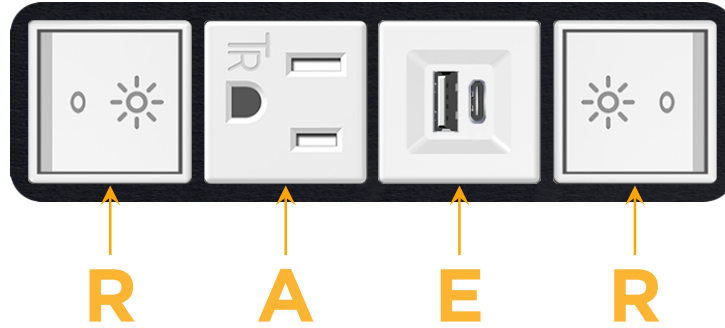

M-POWER-4T

AC POWER & DATA CONNECTIVITY SOLUTION

M-POWER-4TW-RAER-B2AB

Distributed by

Mormax Company, Inc.

8 Westchester Plaza

Elmsford, NY 10523

914-699-0101

sales@mormax.com

mormax.com

Metro Light & Power's line of power & data solutions offers sophisticated design elements combined with greater ease of installation. Streamlined and low-profile, enhanced by side-exiting cords, our outlets advance the industry with their cutting edge look and feel. We believe flexibility is key, and we provide a variety of mounting options, including the ability to mount in limited spaces. Our outlets are available in many finishes and configurations, in addition to a custom color and finish capability for our clients.

Bezel Finish: **SATIN BLACK (ABS)**

Custom Finishes Available M-POWER-4TW-RAER-B2AB

Features:

Module/Port Options:

- A Tamper Resistant AC Receptacle
- E USB-A & USB-C (20W)
- M Double USB-A (Fast Charging Ports - 18W)
- H HDMI
- 6 CAT 6
- 12 RJ 12
- X Switched AC
- Y 3-Way Switch (Low Voltage)
- V USB-C (45W High Speed Charging Port)
- S USB-C (25W High Speed Charging Port)
- R Switched AC (Rocker Switch)
- D Dimmer Switch

Plug:

- Supplied with Low Profile Flat 45° Angle 120 VAC Plug
- Optional Standard Straight 120 VAC Plug
- Optional Straight 120 VAC Pass-through Plug

- CLEAN, COMPACT DESIGN
- STREAMLINED
- LOW PROFILE
- SIDE-EXITING CORDS
- PLUG & PLAY
- 6' AC CORD & PLUG (FLAT PLUG STANDARD)
- CUSTOMIZABLE CONFIGURATIONS AND FINISHES
- UL LISTED FOR MOUNTING IN FURNITURE
- 15A