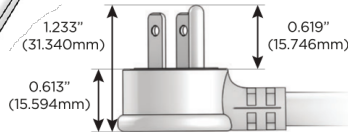

# M-POWER-4T

AC POWER & DATA CONNECTIVITY SOLUTION

M-POWER-4TW-RAER-B2AB

Specs:

**Modules/Ports:**

- R** Switched AC (Rocker Switch)
- A** Tamper Resistant AC Receptacle
- E** USB-A & USB-C (20W)

**R A E**

Distributed by