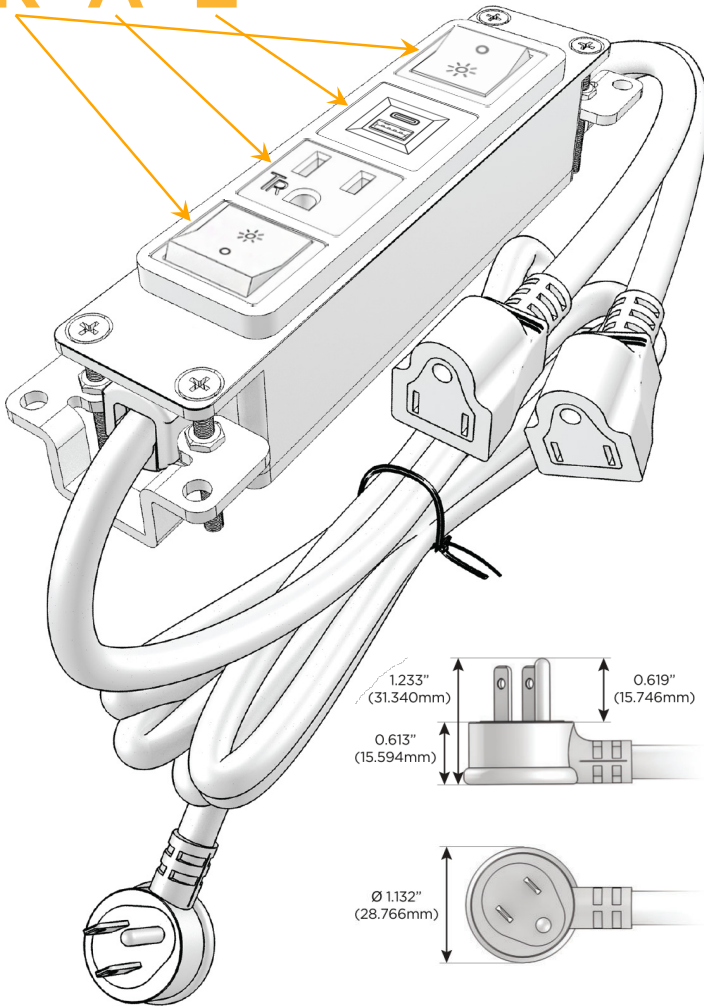

#### Module/Port Options:

- A Tamper Resistant AC Receptacle
- E USB-A & USB-C (20W)
- M Double USB-A (Fast Charging Ports - 18W)
- H HDMI
- 6 CAT 6
- 12 RJ 12
- X Switched AC
- Y 3-Way Switch (Low Voltage)
- V USB-C (45W High Speed Charging Port)
- S USB-C (25W High Speed Charging Port)
- R Switched AC (Rocker Switch)
- D Dimmer Switch

#### Plug:

- Supplied with Low Profile Flat 45° Angle 120 VAC Plug
- Optional Standard Straight 120 VAC Plug
- Optional Straight 120 VAC Pass-through Plug

- CLEAN, COMPACT DESIGN
- STREAMLINED
- LOW PROFILE
- SIDE-EXITING CORDS
- PLUG & PLAY
- 6' AC CORD & PLUG (FLAT PLUG STANDARD)
- CUSTOMIZABLE CONFIGURATIONS AND FINISHES
- UL LISTED FOR MOUNTING IN FURNITURE
- 15A

# M-POWER-4T

AC POWER & DATA CONNECTIVITY SOLUTION

M-POWER-4TW-RAER-B2AB

Specs:

**Modules/Ports:**

- R** Switched AC (Rocker Switch)
- A** Tamper Resistant AC Receptacle
- E** USB-A & USB-C (20W)

**R A E**

Distributed by