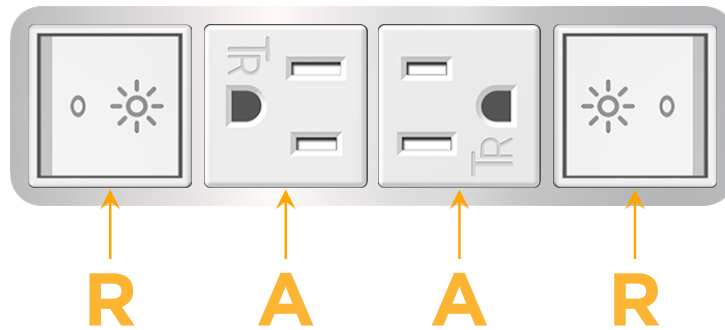

M-POWER-4T

AC POWER & DATA CONNECTIVITY SOLUTION

M-POWER-4TW-RAAR-CRAB

Distributed by

Mormax Company, Inc.

8 Westchester Plaza

Elmsford, NY 10523

914-699-0101

sales@mormax.com

mormax.com

Metro Light & Power's line of power & data solutions offers sophisticated design elements combined with greater ease of installation. Streamlined and low-profile, enhanced by side-exiting cords, our outlets advance the industry with their cutting edge look and feel. We believe flexibility is key, and we provide a variety of mounting options, including the ability to mount in limited spaces. Our outlets are available in many finishes and configurations, in addition to a custom color and finish capability for our clients.

Bezel Finish: **CHROME (ABS)**

Custom Finishes Available M-POWER-4TW-RAAR-CRAB

Features:

Module/Port Options:

- **A** Tamper Resistant AC Receptacle
- **E** USB-A & USB-C (20W)
- **M** Double USB-A (Fast Charging Ports - 18W)
- **H** HDMI
- **6** CAT 6
- **12** RJ 12
- **X** Switched AC
- **Y** 3-Way Switch (Low Voltage)
- **V** USB-C (45W High Speed Charging Port)
- **S** USB-C (25W High Speed Charging Port)
- **R** Switched AC (Rocker Switch)
- **D** Dimmer Switch

Plug:

Supplied with Low Profile Flat 45° Angle 120 VAC Plug

Optional Standard Straight 120 VAC Plug

Optional Straight 120 VAC Pass-through Plug

- CLEAN, COMPACT DESIGN
- STREAMLINED
- LOW PROFILE
- SIDE-EXITING CORDS
- PLUG & PLAY
- 6' AC CORD & PLUG (FLAT PLUG STANDARD)
- CUSTOMIZABLE CONFIGURATIONS AND FINISHES
- UL LISTED FOR MOUNTING IN FURNITURE
- 15A