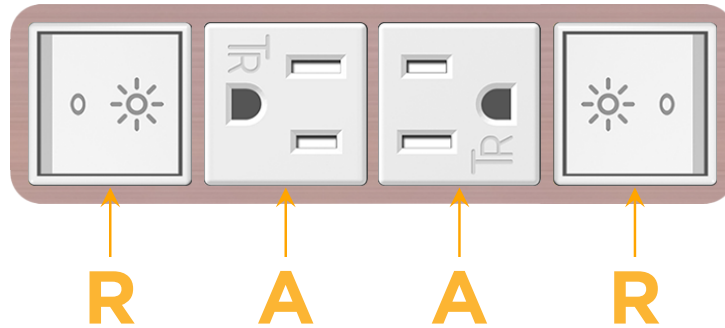

M-POWER-4T

AC POWER & DATA CONNECTIVITY SOLUTION

M-POWER-4TW-RAAR-CHAB

Distributed by

Mormax Company, Inc.

8 Westchester Plaza

Elmsford, NY 10523

914-699-0101

sales@mormax.com

mormax.com

Metro Light & Power's line of power & data solutions offers sophisticated design elements combined with greater ease of installation. Streamlined and low-profile, enhanced by side-exiting cords, our outlets advance the industry with their cutting edge look and feel. We believe flexibility is key, and we provide a variety of mounting options, including the ability to mount in limited spaces. Our outlets are available in many finishes and configurations, in addition to a custom color and finish capability for our clients.

Bezel Finish: **CHAMPAGNE (ABS)**

Custom Finishes Available M-POWER-4TW-RAAR-CHAB

Features:

Module/Port Options:

- **A** Tamper Resistant AC Receptacle
- **E** USB-A & USB-C (20W)
- **M** Double USB-A (Fast Charging Ports - 18W)
- **H** HDMI
- **6** CAT 6
- **12** RJ 12
- **X** Switched AC
- **Y** 3-Way Switch (Low Voltage)
- **V** USB-C (45W High Speed Charging Port)
- **S** USB-C (25W High Speed Charging Port)
- **R** Switched AC (Rocker Switch)
- **D** Dimmer Switch

Plug:

Supplied with Low Profile Flat 45° Angle 120 VAC Plug

Optional Standard Straight 120 VAC Plug

Optional Straight 120 VAC Pass-through Plug

- CLEAN, COMPACT DESIGN
- STREAMLINED
- LOW PROFILE
- SIDE-EXITING CORDS
- PLUG & PLAY
- 6' AC CORD & PLUG (FLAT PLUG STANDARD)
- CUSTOMIZABLE CONFIGURATIONS AND FINISHES
- UL LISTED FOR MOUNTING IN FURNITURE
- 15A