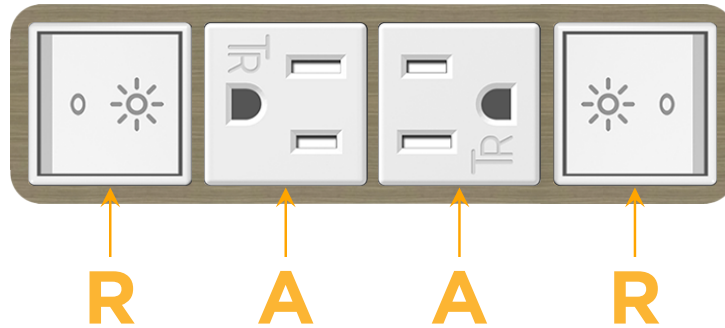

M-POWER-4T

AC POWER & DATA CONNECTIVITY SOLUTION

M-POWER-4TW-RAAR-BZ5AAB

Distributed by

Mormax Company, Inc.

8 Westchester Plaza

Elmsford, NY 10523

914-699-0101

sales@mormax.com

mormax.com

Metro Light & Power's line of power & data solutions offers sophisticated design elements combined with greater ease of installation. Streamlined and low-profile, enhanced by side-exiting cords, our outlets advance the industry with their cutting edge look and feel. We believe flexibility is key, and we provide a variety of mounting options, including the ability to mount in limited spaces. Our outlets are available in many finishes and configurations, in addition to a custom color and finish capability for our clients.

Bezel Finish: **ANTIQUED ARCHITECTURAL BRONZE (ABS)**

Custom Finishes Available M-POWER-4TW-RAAR-BZ5AAB

Features:

Module/Port Options:

- **A** Tamper Resistant AC Receptacle
- **E** USB-A & USB-C (20W)
- **M** Double USB-A (Fast Charging Ports - 18W)
- **H** HDMI
- **6** CAT 6
- **12** RJ 12
- **X** Switched AC
- **Y** 3-Way Switch (Low Voltage)
- **V** USB-C (45W High Speed Charging Port)
- **S** USB-C (25W High Speed Charging Port)
- **R** Switched AC (Rocker Switch)
- **D** Dimmer Switch

Plug:

Supplied with Low Profile Flat 45° Angle 120 VAC Plug

Optional Standard Straight 120 VAC Plug

Optional Straight 120 VAC Pass-through Plug

- CLEAN, COMPACT DESIGN
- STREAMLINED
- LOW PROFILE
- SIDE-EXITING CORDS
- PLUG & PLAY
- 6' AC CORD & PLUG (FLAT PLUG STANDARD)
- CUSTOMIZABLE CONFIGURATIONS AND FINISHES
- UL LISTED FOR MOUNTING IN FURNITURE
- 15A