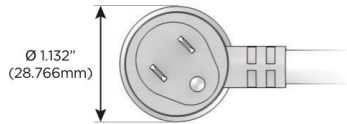

Plug:

Supplied with Low Profile Flat 45° Angle 120 VAC Plug

Optional Standard Straight 120 VAC Plug

Optional Straight 120 VAC Pass-through Plug

- CLEAN, COMPACT DESIGN
- STREAMLINED
- LOW PROFILE
- SIDE-EXITING CORDS
- PLUG & PLAY
- 6' AC CORD & PLUG (FLAT PLUG STANDARD)
- CUSTOMIZABLE CONFIGURATIONS AND FINISHES
- UL LISTED FOR MOUNTING IN FURNITURE
- 15A

M-POWER-4T

AC POWER & DATA CONNECTIVITY SOLUTION

M-POWER-4TW-ASAX-SS4AB

Specs:

Modules/Ports:

- A** Tamper Resistant AC Receptacle
- S** USB-C (25W High Speed Charging Port)
- X** Switched AC

Distributed by