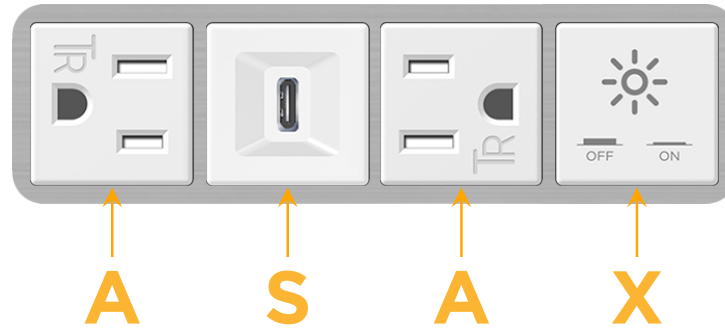

Bezel Finish: **BRUSHED STAINLESS (ABS)**

Custom Finishes Available M-POWER-4TW-ASAX-SS4AB

Features:

Module/Port Options:

- A** Tamper Resistant AC Receptacle
- E** USB-A & USB-C (20W)
- M** Double USB-A (Fast Charging Ports - 18W)
- H** HDMI
- 6** CAT 6
- 12** RJ 12
- X** Switched AC
- Y** 3-Way Switch (Low Voltage)
- V** USB-C (45W High Speed Charging Port)
- S** USB-C (25W High Speed Charging Port)
- R** Switched AC (Rocker Switch)
- D** Dimmer Switch

Plug:

Supplied with Low Profile Flat 45° Angle 120 VAC Plug

Optional Standard Straight 120 VAC Plug

Optional Straight 120 VAC Pass-through Plug

- CLEAN, COMPACT DESIGN
- STREAMLINED
- LOW PROFILE
- SIDE-EXITING CORDS
- PLUG & PLAY
- 6' AC CORD & PLUG (FLAT PLUG STANDARD)
- CUSTOMIZABLE CONFIGURATIONS AND FINISHES
- UL LISTED FOR MOUNTING IN FURNITURE
- 15A

M-POWER-4T

AC POWER & DATA CONNECTIVITY SOLUTION

M-POWER-4TW-ASAX-SS4AB

Specs:

Modules/Ports:

- A** Tamper Resistant AC Receptacle
- S** USB-C (25W High Speed Charging Port)
- X** Switched AC

Distributed by