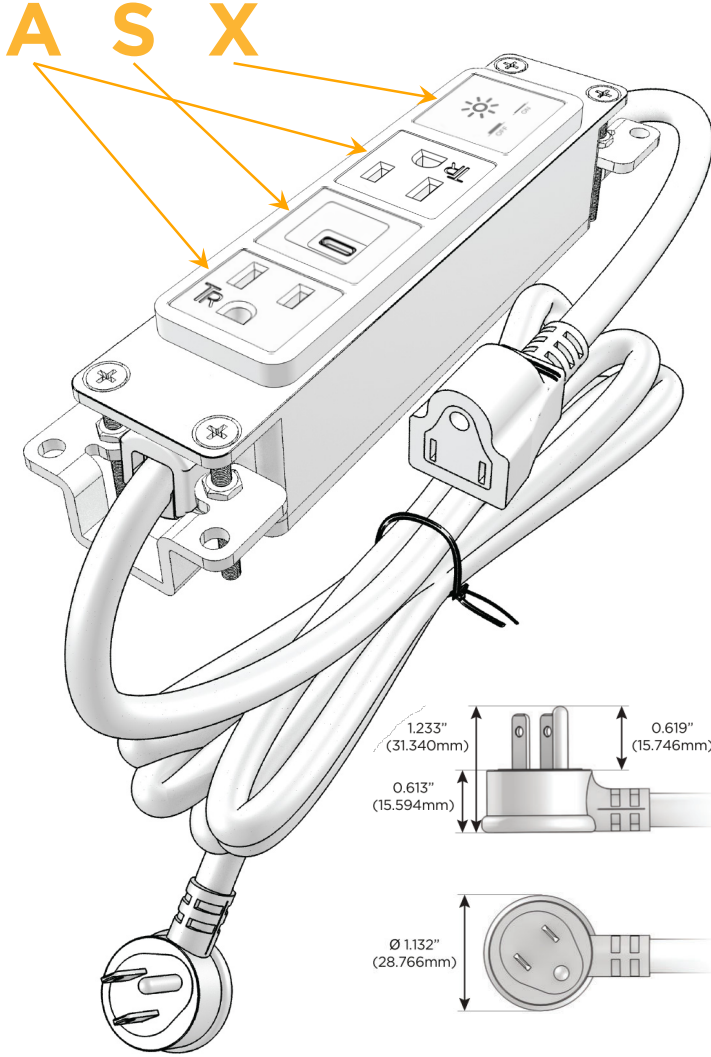

Bezel Finish: **BRUSHED STAINLESS (ABS)**

Custom Finishes Available M-POWER-4TW-ASAX-SS4AB

Features:

Module/Port Options:

- A** Tamper Resistant AC Receptacle
- E** USB-A & USB-C (20W)
- M** Double USB-A (Fast Charging Ports - 18W)
- H** HDMI
- 6** CAT 6
- 12** RJ 12
- X** Switched AC
- Y** 3-Way Switch (Low Voltage)
- V** USB-C (45W High Speed Charging Port)
- S** USB-C (25W High Speed Charging Port)
- R** Switched AC (Rocker Switch)
- D** Dimmer Switch

Plug:

Supplied with Low Profile Flat 45° Angle 120 VAC Plug

Optional Standard Straight 120 VAC Plug

Optional Straight 120 VAC Pass-through Plug

- CLEAN, COMPACT DESIGN
- STREAMLINED
- LOW PROFILE
- SIDE-EXITING CORDS
- PLUG & PLAY
- 6' AC CORD & PLUG (FLAT PLUG STANDARD)
- CUSTOMIZABLE CONFIGURATIONS AND FINISHES
- UL LISTED FOR MOUNTING IN FURNITURE
- 15A

M-POWER-4T

AC POWER & DATA CONNECTIVITY SOLUTION

M-POWER-4TW-ASAX-SS4AB

Specs:

Modules/Ports:

- A** Tamper Resistant AC Receptacle
- S** USB-C (25W High Speed Charging Port)
- X** Switched AC

Distributed by