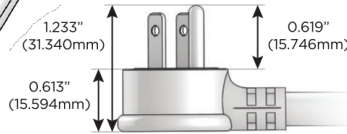

M-POWER-4T

AC POWER & DATA CONNECTIVITY SOLUTION

M-POWER-4TW-ASAX-SS4AB

Specs:

Modules/Ports:

- A** Tamper Resistant AC Receptacle
- S** USB-C (25W High Speed Charging Port)
- X** Switched AC

Distributed by