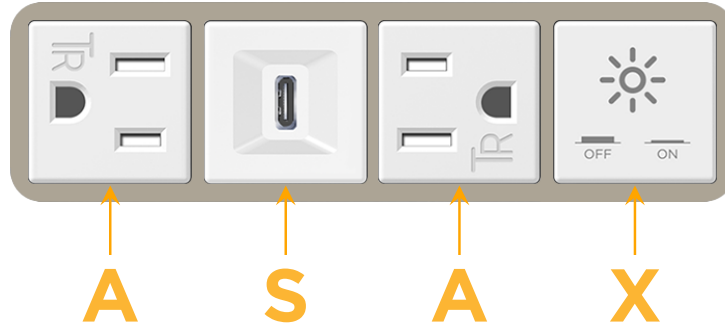

M-POWER-4T

AC POWER & DATA CONNECTIVITY SOLUTION

M-POWER-4TW-ASAX-SAB

Distributed by

Mormax Company, Inc.

8 Westchester Plaza

Elmsford, NY 10523

914-699-0101

sales@mormax.com

mormax.com

Metro Light & Power's line of power & data solutions offers sophisticated design elements combined with greater ease of installation. Streamlined and low-profile, enhanced by side-exiting cords, our outlets advance the industry with their cutting edge look and feel. We believe flexibility is key, and we provide a variety of mounting options, including the ability to mount in limited spaces. Our outlets are available in many finishes and configurations, in addition to a custom color and finish capability for our clients.

Bezel Finish: **SATIN NICKEL (ABS)**

Custom Finishes Available M-POWER-4TW-ASAX-SAB

Features:

Module/Port Options:

- A Tamper Resistant AC Receptacle
- E USB-A & USB-C (20W)
- M Double USB-A (Fast Charging Ports - 18W)
- H HDMI
- 6 CAT 6
- 12 RJ 12
- X Switched AC
- Y 3-Way Switch (Low Voltage)
- V USB-C (45W High Speed Charging Port)
- S USB-C (25W High Speed Charging Port)
- R Switched AC (Rocker Switch)
- D Dimmer Switch

Plug:

- Supplied with Low Profile Flat 45° Angle 120 VAC Plug
- Optional Standard Straight 120 VAC Plug
- Optional Straight 120 VAC Pass-through Plug

- CLEAN, COMPACT DESIGN
- STREAMLINED
- LOW PROFILE
- SIDE-EXITING CORDS
- PLUG & PLAY
- 6' AC CORD & PLUG (FLAT PLUG STANDARD)
- CUSTOMIZABLE CONFIGURATIONS AND FINISHES
- UL LISTED FOR MOUNTING IN FURNITURE
- 15A