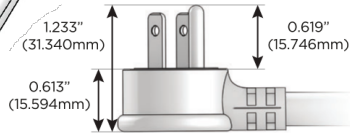

# M-POWER-4T

AC POWER & DATA CONNECTIVITY SOLUTION

M-POWER-4TW-ASAX-SAB

Specs:

**Modules/Ports:**

- A** Tamper Resistant AC Receptacle
- S** USB-C (25W High Speed Charging Port)
- X** Switched AC

TOP

Distributed by