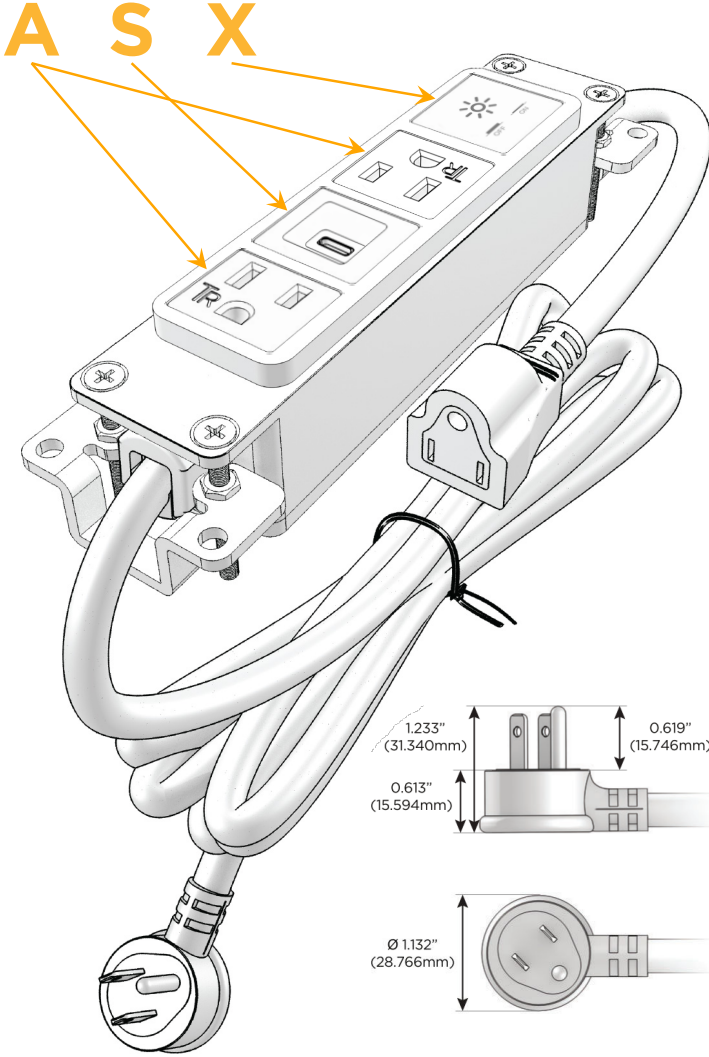

### Module/Port Options:

- A Tamper Resistant AC Receptacle
- E USB-A & USB-C (20W)
- M Double USB-A (Fast Charging Ports - 18W)
- H HDMI
- 6 CAT 6
- 12 RJ 12
- X Switched AC
- Y 3-Way Switch (Low Voltage)
- V USB-C (45W High Speed Charging Port)
- S USB-C (25W High Speed Charging Port)
- R Switched AC (Rocker Switch)
- D Dimmer Switch

### Plug:

- Supplied with Low Profile Flat 45° Angle 120 VAC Plug
- Optional Standard Straight 120 VAC Plug
- Optional Straight 120 VAC Pass-through Plug

- CLEAN, COMPACT DESIGN
- STREAMLINED
- LOW PROFILE
- SIDE-EXITING CORDS
- PLUG & PLAY
- 6' AC CORD & PLUG (FLAT PLUG STANDARD)
- CUSTOMIZABLE CONFIGURATIONS AND FINISHES
- UL LISTED FOR MOUNTING IN FURNITURE
- 15A

# M-POWER-4T

AC POWER & DATA CONNECTIVITY SOLUTION

M-POWER-4TW-ASAX-SAB

Specs:

**Modules/Ports:**

- A** Tamper Resistant AC Receptacle
- S** USB-C (25W High Speed Charging Port)
- X** Switched AC

TOP

Distributed by