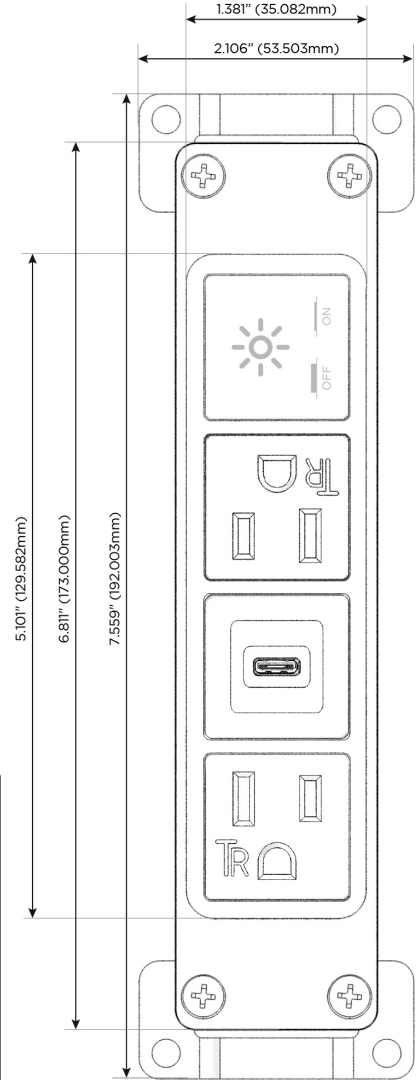

### Module/Port Options:

- A Tamper Resistant AC Receptacle
- E USB-A & USB-C (20W)
- M Double USB-A (Fast Charging Ports - 18W)
- H HDMI
- 6 CAT 6
- 12 RJ 12
- X Switched AC
- Y 3-Way Switch (Low Voltage)
- V USB-C (45W High Speed Charging Port)
- S USB-C (25W High Speed Charging Port)
- R Switched AC (Rocker Switch)
- D Dimmer Switch

### Plug:

- Supplied with Low Profile Flat 45° Angle 120 VAC Plug
- Optional Standard Straight 120 VAC Plug
- Optional Straight 120 VAC Pass-through Plug

- CLEAN, COMPACT DESIGN
- STREAMLINED
- LOW PROFILE
- SIDE-EXITING CORDS
- PLUG & PLAY
- 6' AC CORD & PLUG (FLAT PLUG STANDARD)
- CUSTOMIZABLE CONFIGURATIONS AND FINISHES
- UL LISTED FOR MOUNTING IN FURNITURE
- 15A

# M-POWER-4T

AC POWER & DATA CONNECTIVITY SOLUTION

M-POWER-4TW-ASAX-SAB

Specs:

**Modules/Ports:**

- A** Tamper Resistant AC Receptacle
- S** USB-C (25W High Speed Charging Port)
- X** Switched AC

TOP

Distributed by