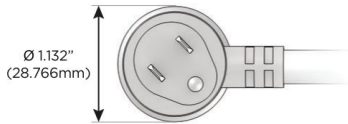

#### Plug:

Supplied with Low Profile Flat 45° Angle 120 VAC Plug

Optional Standard Straight 120 VAC Plug

Optional Straight 120 VAC Pass-through Plug

- CLEAN, COMPACT DESIGN
- STREAMLINED
- LOW PROFILE
- SIDE-EXITING CORDS
- PLUG & PLAY
- 6' AC CORD & PLUG (FLAT PLUG STANDARD)
- CUSTOMIZABLE CONFIGURATIONS AND FINISHES
- UL LISTED FOR MOUNTING IN FURNITURE
- 15A

# M-POWER-4T

AC POWER & DATA CONNECTIVITY SOLUTION

M-POWER-4TW-ASAX-S3AB

Specs:

**Modules/Ports:**

- A** Tamper Resistant AC Receptacle
- S** USB-C (25W High Speed Charging Port)
- X** Switched AC

Distributed by