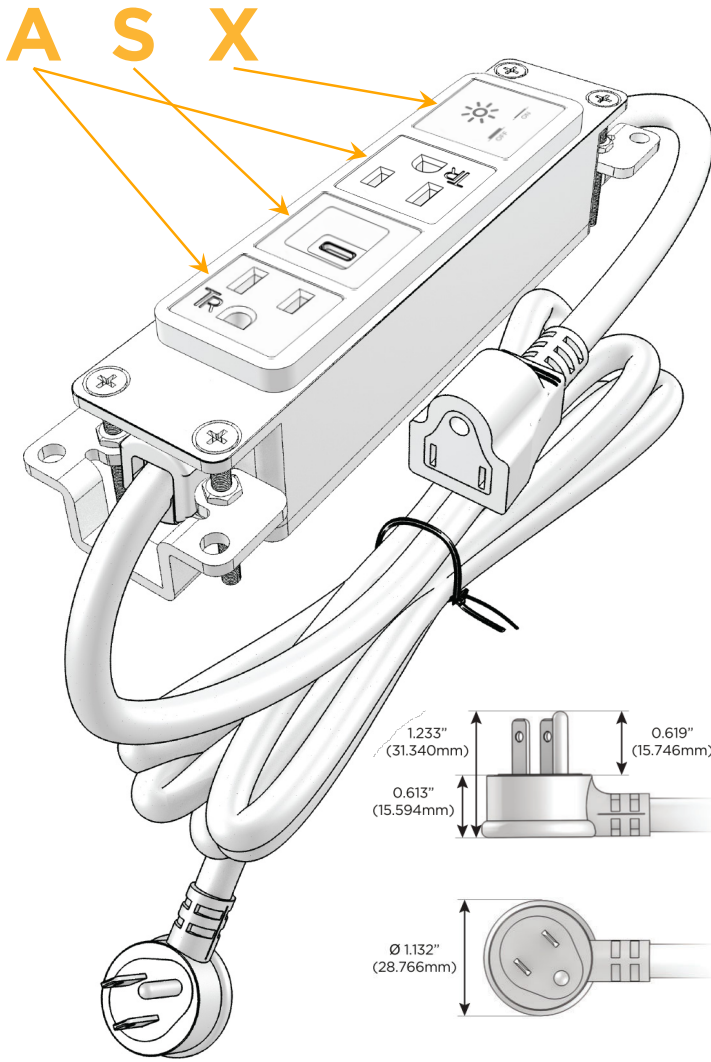

#### Module/Port Options:

- A** Tamper Resistant AC Receptacle
- E** USB-A & USB-C (20W)
- M** Double USB-A (Fast Charging Ports - 18W)
- H** HDMI
- 6** CAT 6
- 12** RJ 12
- X** Switched AC
- Y** 3-Way Switch (Low Voltage)
- V** USB-C (45W High Speed Charging Port)
- S** USB-C (25W High Speed Charging Port)
- R** Switched AC (Rocker Switch)
- D** Dimmer Switch

#### Plug:

Supplied with Low Profile Flat 45° Angle 120 VAC Plug

Optional Standard Straight 120 VAC Plug

Optional Straight 120 VAC Pass-through Plug

- CLEAN, COMPACT DESIGN
- STREAMLINED
- LOW PROFILE
- SIDE-EXITING CORDS
- PLUG & PLAY
- 6' AC CORD & PLUG (FLAT PLUG STANDARD)
- CUSTOMIZABLE CONFIGURATIONS AND FINISHES
- UL LISTED FOR MOUNTING IN FURNITURE
- 15A

# M-POWER-4T

AC POWER & DATA CONNECTIVITY SOLUTION

M-POWER-4TW-ASAX-S3AB

Specs:

**Modules/Ports:**

- A** Tamper Resistant AC Receptacle
- S** USB-C (25W High Speed Charging Port)
- X** Switched AC

Distributed by