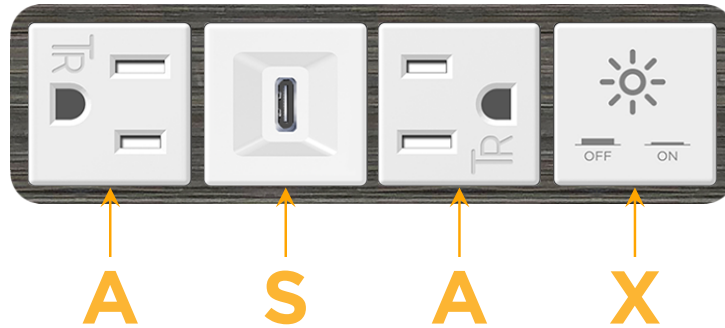

M-POWER-4T

AC POWER & DATA CONNECTIVITY SOLUTION

M-POWER-4TW-ASAX-S3AB

Distributed by

Mormax Company, Inc.

8 Westchester Plaza

Elmsford, NY 10523

914-699-0101

sales@mormax.com

mormax.com

Metro Light & Power's line of power & data solutions offers sophisticated design elements combined with greater ease of installation. Streamlined and low-profile, enhanced by side-exiting cords, our outlets advance the industry with their cutting edge look and feel. We believe flexibility is key, and we provide a variety of mounting options, including the ability to mount in limited spaces. Our outlets are available in many finishes and configurations, in addition to a custom color and finish capability for our clients.

Bezel Finish: **GUNMETAL (ABS)**

Custom Finishes Available M-POWER-4TW-ASAX-S3AB

Features:

Module/Port Options:

- **A** Tamper Resistant AC Receptacle
- **E** USB-A & USB-C (20W)
- **M** Double USB-A (Fast Charging Ports - 18W)
- **H** HDMI
- **6** CAT 6
- **12** RJ 12
- **X** Switched AC
- **Y** 3-Way Switch (Low Voltage)
- **V** USB-C (45W High Speed Charging Port)
- **S** USB-C (25W High Speed Charging Port)
- **R** Switched AC (Rocker Switch)
- **D** Dimmer Switch

Plug:

Supplied with Low Profile Flat 45° Angle 120 VAC Plug

Optional Standard Straight 120 VAC Plug

Optional Straight 120 VAC Pass-through Plug

- CLEAN, COMPACT DESIGN
- STREAMLINED
- LOW PROFILE
- SIDE-EXITING CORDS
- PLUG & PLAY
- 6' AC CORD & PLUG (FLAT PLUG STANDARD)
- CUSTOMIZABLE CONFIGURATIONS AND FINISHES
- UL LISTED FOR MOUNTING IN FURNITURE
- 15A