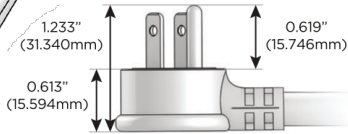

#### Plug:

Supplied with Low Profile Flat 45° Angle 120 VAC Plug

Optional Standard Straight 120 VAC Plug

Optional Straight 120 VAC Pass-through Plug

- CLEAN, COMPACT DESIGN
- STREAMLINED
- LOW PROFILE
- SIDE-EXITING CORDS
- PLUG & PLAY
- 6' AC CORD & PLUG (FLAT PLUG STANDARD)
- CUSTOMIZABLE CONFIGURATIONS AND FINISHES
- UL LISTED FOR MOUNTING IN FURNITURE
- 15A

# M-POWER-4T

AC POWER & DATA CONNECTIVITY SOLUTION

M-POWER-4TW-ASAX-S3AB

Specs:

**Modules/Ports:**

- A** Tamper Resistant AC Receptacle
- S** USB-C (25W High Speed Charging Port)
- X** Switched AC

Distributed by