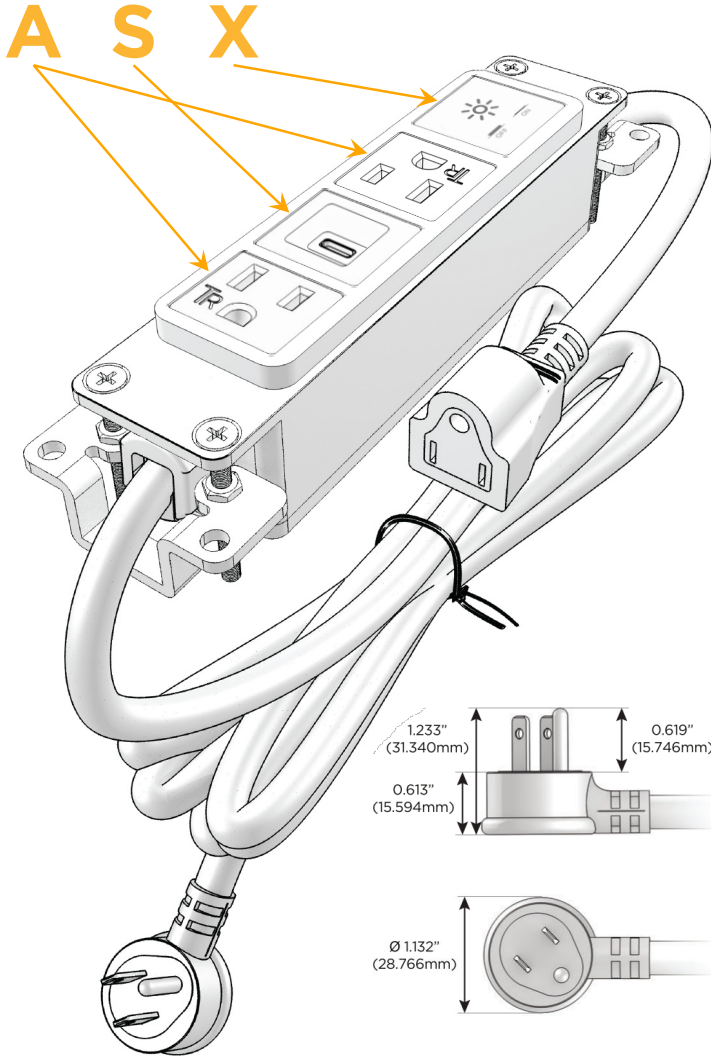

Bezel Finish: **CHROME (ABS)**

Custom Finishes Available M-POWER-4TW-ASAX-CRAB

Features:

Module/Port Options:

- A** Tamper Resistant AC Receptacle
- E** USB-A & USB-C (20W)
- M** Double USB-A (Fast Charging Ports - 18W)
- H** HDMI
- 6** CAT 6
- 12** RJ 12
- X** Switched AC
- Y** 3-Way Switch (Low Voltage)
- V** USB-C (45W High Speed Charging Port)
- S** USB-C (25W High Speed Charging Port)
- R** Switched AC (Rocker Switch)
- D** Dimmer Switch

Plug:

Supplied with Low Profile Flat 45° Angle 120 VAC Plug

Optional Standard Straight 120 VAC Plug

Optional Straight 120 VAC Pass-through Plug

- CLEAN, COMPACT DESIGN
- STREAMLINED
- LOW PROFILE
- SIDE-EXITING CORDS
- PLUG & PLAY
- 6' AC CORD & PLUG (FLAT PLUG STANDARD)
- CUSTOMIZABLE CONFIGURATIONS AND FINISHES
- UL LISTED FOR MOUNTING IN FURNITURE
- 15A

M-POWER-4T

AC POWER & DATA CONNECTIVITY SOLUTION

M-POWER-4TW-ASAX-CRAB

Specs:

Modules/Ports:

- A** Tamper Resistant AC Receptacle
- S** USB-C (25W High Speed Charging Port)
- X** Switched AC

Distributed by

Mormax Company, Inc.