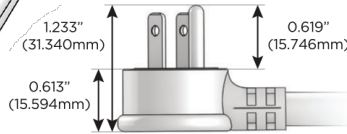

M-POWER-4T

AC POWER & DATA CONNECTIVITY SOLUTION

M-POWER-4TW-ASAX-CRAB

Specs:

Modules/Ports:

- A** Tamper Resistant AC Receptacle
- S** USB-C (25W High Speed Charging Port)
- X** Switched AC

Distributed by

Mormax Company, Inc.