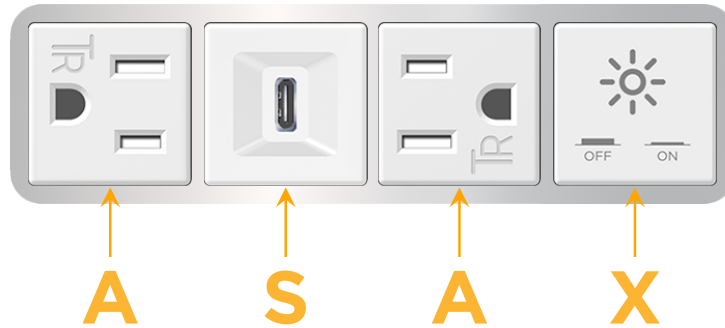

Bezel Finish: **CHROME (ABS)**

Custom Finishes Available M-POWER-4TW-ASAX-CRAB

Features:

Module/Port Options:

- A** Tamper Resistant AC Receptacle
- E** USB-A & USB-C (20W)
- M** Double USB-A (Fast Charging Ports - 18W)
- H** HDMI
- 6** CAT 6
- 12** RJ 12
- X** Switched AC
- Y** 3-Way Switch (Low Voltage)
- V** USB-C (45W High Speed Charging Port)
- S** USB-C (25W High Speed Charging Port)
- R** Switched AC (Rocker Switch)
- D** Dimmer Switch

Plug:

Supplied with Low Profile Flat 45° Angle 120 VAC Plug

Optional Standard Straight 120 VAC Plug

Optional Straight 120 VAC Pass-through Plug

- CLEAN, COMPACT DESIGN
- STREAMLINED
- LOW PROFILE
- SIDE-EXITING CORDS
- PLUG & PLAY
- 6' AC CORD & PLUG (FLAT PLUG STANDARD)
- CUSTOMIZABLE CONFIGURATIONS AND FINISHES
- UL LISTED FOR MOUNTING IN FURNITURE
- 15A

M-POWER-4T

AC POWER & DATA CONNECTIVITY SOLUTION

M-POWER-4TW-ASAX-CRAB

Specs:

Modules/Ports:

- A** Tamper Resistant AC Receptacle
- S** USB-C (25W High Speed Charging Port)
- X** Switched AC

Distributed by

Mormax Company, Inc.