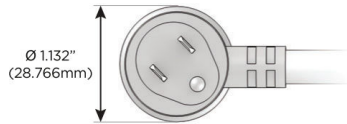

Plug:

Supplied with Low Profile Flat 45° Angle 120 VAC Plug

Optional Standard Straight 120 VAC Plug

Optional Straight 120 VAC Pass-through Plug

- CLEAN, COMPACT DESIGN
- STREAMLINED
- LOW PROFILE
- SIDE-EXITING CORDS
- PLUG & PLAY
- 6' AC CORD & PLUG (FLAT PLUG STANDARD)
- CUSTOMIZABLE CONFIGURATIONS AND FINISHES
- UL LISTED FOR MOUNTING IN FURNITURE
- 15A

M-POWER-4T

AC POWER & DATA CONNECTIVITY SOLUTION

M-POWER-4TW-ASAX-CRAB

Specs:

Modules/Ports:

- A** Tamper Resistant AC Receptacle
- S** USB-C (25W High Speed Charging Port)
- X** Switched AC

Distributed by

Mormax Company, Inc.