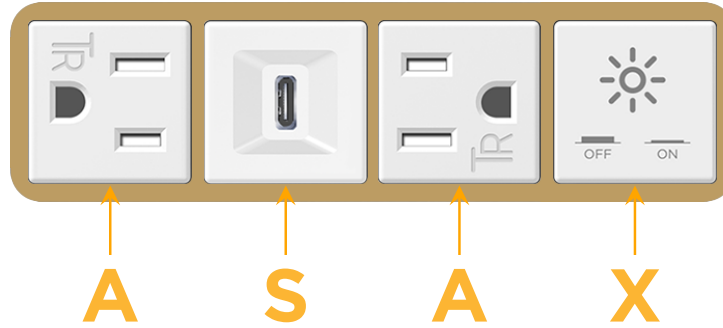

Bezel Finish: **STANDARD BRONZE (ABS)**

Custom Finishes Available M-POWER-4TW-ASAX-BZAB

Features:

Module/Port Options:

- A Tamper Resistant AC Receptacle
- E USB-A & USB-C (20W)
- M Double USB-A (Fast Charging Ports - 18W)
- H HDMI
- 6 CAT 6
- 12 RJ 12
- X Switched AC
- Y 3-Way Switch (Low Voltage)
- V USB-C (45W High Speed Charging Port)
- S USB-C (25W High Speed Charging Port)
- R Switched AC (Rocker Switch)
- D Dimmer Switch

Plug:

- Supplied with Low Profile Flat 45° Angle 120 VAC Plug
- Optional Standard Straight 120 VAC Plug
- Optional Straight 120 VAC Pass-through Plug

- CLEAN, COMPACT DESIGN
- STREAMLINED
- LOW PROFILE
- SIDE-EXITING CORDS
- PLUG & PLAY
- 6' AC CORD & PLUG (FLAT PLUG STANDARD)
- CUSTOMIZABLE CONFIGURATIONS AND FINISHES
- UL LISTED FOR MOUNTING IN FURNITURE
- 15A

M-POWER-4T

AC POWER & DATA CONNECTIVITY SOLUTION

M-POWER-4TW-ASAX-BZAB

Specs:

Modules/Ports:

- A** Tamper Resistant AC Receptacle
- S** USB-C (25W High Speed Charging Port)
- X** Switched AC

Distributed by

Mormax Company, Inc.