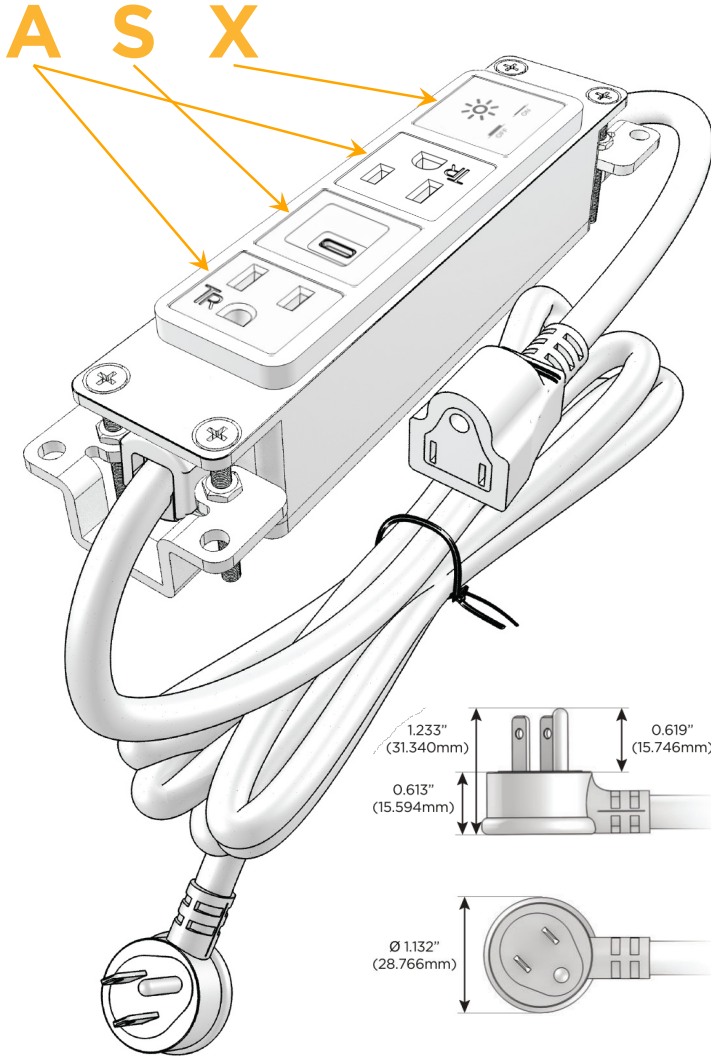

Bezel Finish: **STANDARD BRONZE (ABS)**

Custom Finishes Available M-POWER-4TW-ASAX-BZAB

Features:

Module/Port Options:

- A Tamper Resistant AC Receptacle
- E USB-A & USB-C (20W)
- M Double USB-A (Fast Charging Ports - 18W)
- H HDMI
- 6 CAT 6
- 12 RJ 12
- X Switched AC
- Y 3-Way Switch (Low Voltage)
- V USB-C (45W High Speed Charging Port)
- S USB-C (25W High Speed Charging Port)
- R Switched AC (Rocker Switch)
- D Dimmer Switch

Plug:

- Supplied with Low Profile Flat 45° Angle 120 VAC Plug
- Optional Standard Straight 120 VAC Plug
- Optional Straight 120 VAC Pass-through Plug

- CLEAN, COMPACT DESIGN
- STREAMLINED
- LOW PROFILE
- SIDE-EXITING CORDS
- PLUG & PLAY
- 6' AC CORD & PLUG (FLAT PLUG STANDARD)
- CUSTOMIZABLE CONFIGURATIONS AND FINISHES
- UL LISTED FOR MOUNTING IN FURNITURE
- 15A

M-POWER-4T

AC POWER & DATA CONNECTIVITY SOLUTION

M-POWER-4TW-ASAX-BZAB

Specs:

Modules/Ports:

- A** Tamper Resistant AC Receptacle
- S** USB-C (25W High Speed Charging Port)
- X** Switched AC

Distributed by

Mormax Company, Inc.