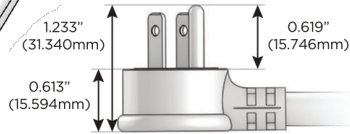

M-POWER-4T

AC POWER & DATA CONNECTIVITY SOLUTION

M-POWER-4TW-ASAX-BZAB

Specs:

Modules/Ports:

- A** Tamper Resistant AC Receptacle
- S** USB-C (25W High Speed Charging Port)
- X** Switched AC

Distributed by

Mormax Company, Inc.