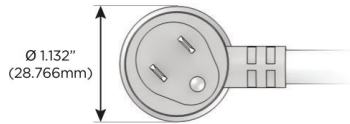

Plug:

- Supplied with Low Profile Flat 45° Angle 120 VAC Plug
- Optional Standard Straight 120 VAC Plug
- Optional Straight 120 VAC Pass-through Plug

- CLEAN, COMPACT DESIGN
- STREAMLINED
- LOW PROFILE
- SIDE-EXITING CORDS
- PLUG & PLAY
- 6' AC CORD & PLUG (FLAT PLUG STANDARD)
- CUSTOMIZABLE CONFIGURATIONS AND FINISHES
- UL LISTED FOR MOUNTING IN FURNITURE
- 15A

M-POWER-4T

AC POWER & DATA CONNECTIVITY SOLUTION

M-POWER-4TW-ASAX-BZAB

Specs:

Modules/Ports:

- A** Tamper Resistant AC Receptacle
- S** USB-C (25W High Speed Charging Port)
- X** Switched AC

Distributed by

Mormax Company, Inc.