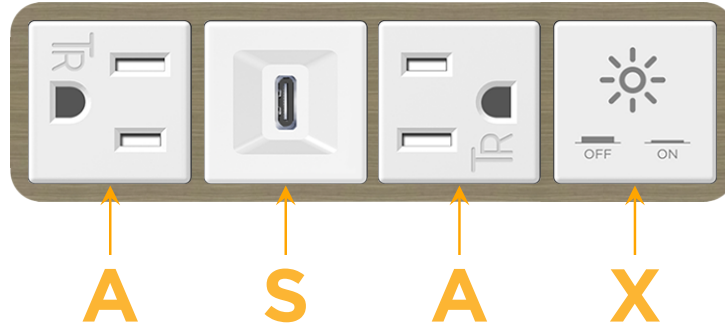

Bezel Finish: **ANTIQUED ARCHITECTURAL BRONZE (ABS)**

Custom Finishes Available M-POWER-4TW-ASAX-BZ5AAB

Features:

Module/Port Options:

- A** Tamper Resistant AC Receptacle
- E** USB-A & USB-C (20W)
- M** Double USB-A (Fast Charging Ports - 18W)
- H** HDMI
- 6** CAT 6
- 12** RJ 12
- X** Switched AC
- Y** 3-Way Switch (Low Voltage)
- V** USB-C (45W High Speed Charging Port)
- S** USB-C (25W High Speed Charging Port)
- R** Switched AC (Rocker Switch)
- D** Dimmer Switch

Plug:

- Supplied with Low Profile Flat 45° Angle 120 VAC Plug
- Optional Standard Straight 120 VAC Plug
- Optional Straight 120 VAC Pass-through Plug

- CLEAN, COMPACT DESIGN
- STREAMLINED
- LOW PROFILE
- SIDE-EXITING CORDS
- PLUG & PLAY
- 6' AC CORD & PLUG (FLAT PLUG STANDARD)
- CUSTOMIZABLE CONFIGURATIONS AND FINISHES
- UL LISTED FOR MOUNTING IN FURNITURE
- 15A

M-POWER-4T

AC POWER & DATA CONNECTIVITY SOLUTION

M-POWER-4TW-ASAX-BZ5AAB

Specs:

Modules/Ports:

- A** Tamper Resistant AC Receptacle
- S** USB-C (25W High Speed Charging Port)
- X** Switched AC

Distributed by