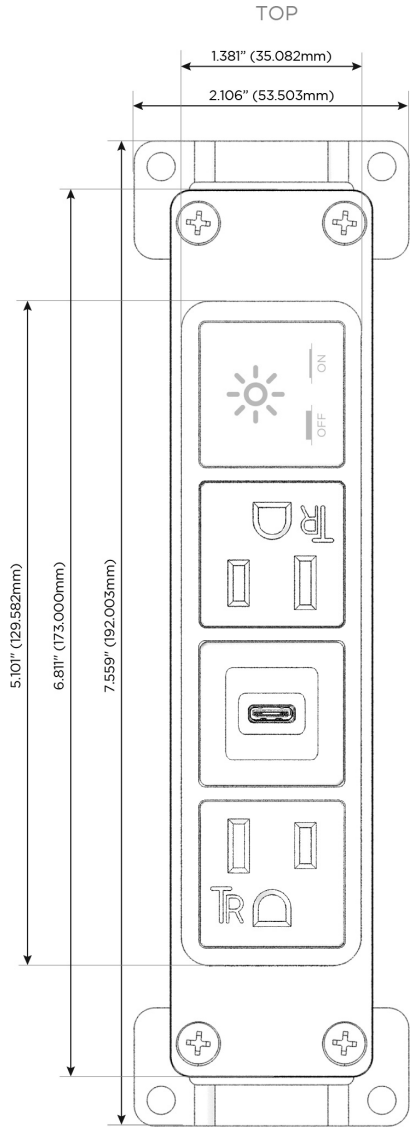

Bezel Finish: **ANTIQUED ARCHITECTURAL BRONZE (ABS)**

Custom Finishes Available M-POWER-4TW-ASAX-BZ5AAB

Features:

Module/Port Options:

- A** Tamper Resistant AC Receptacle
- E** USB-A & USB-C (20W)
- M** Double USB-A (Fast Charging Ports - 18W)
- H** HDMI
- 6** CAT 6
- 12** RJ 12
- X** Switched AC
- Y** 3-Way Switch (Low Voltage)
- V** USB-C (45W High Speed Charging Port)
- S** USB-C (25W High Speed Charging Port)
- R** Switched AC (Rocker Switch)
- D** Dimmer Switch

Plug:

- Supplied with Low Profile Flat 45° Angle 120 VAC Plug
- Optional Standard Straight 120 VAC Plug
- Optional Straight 120 VAC Pass-through Plug

- CLEAN, COMPACT DESIGN
- STREAMLINED
- LOW PROFILE
- SIDE-EXITING CORDS
- PLUG & PLAY
- 6' AC CORD & PLUG (FLAT PLUG STANDARD)
- CUSTOMIZABLE CONFIGURATIONS AND FINISHES
- UL LISTED FOR MOUNTING IN FURNITURE
- 15A

M-POWER-4T

AC POWER & DATA CONNECTIVITY SOLUTION

M-POWER-4TW-ASAX-BZ5AAB

Specs:

Modules/Ports:

- A** Tamper Resistant AC Receptacle
- S** USB-C (25W High Speed Charging Port)
- X** Switched AC

Distributed by