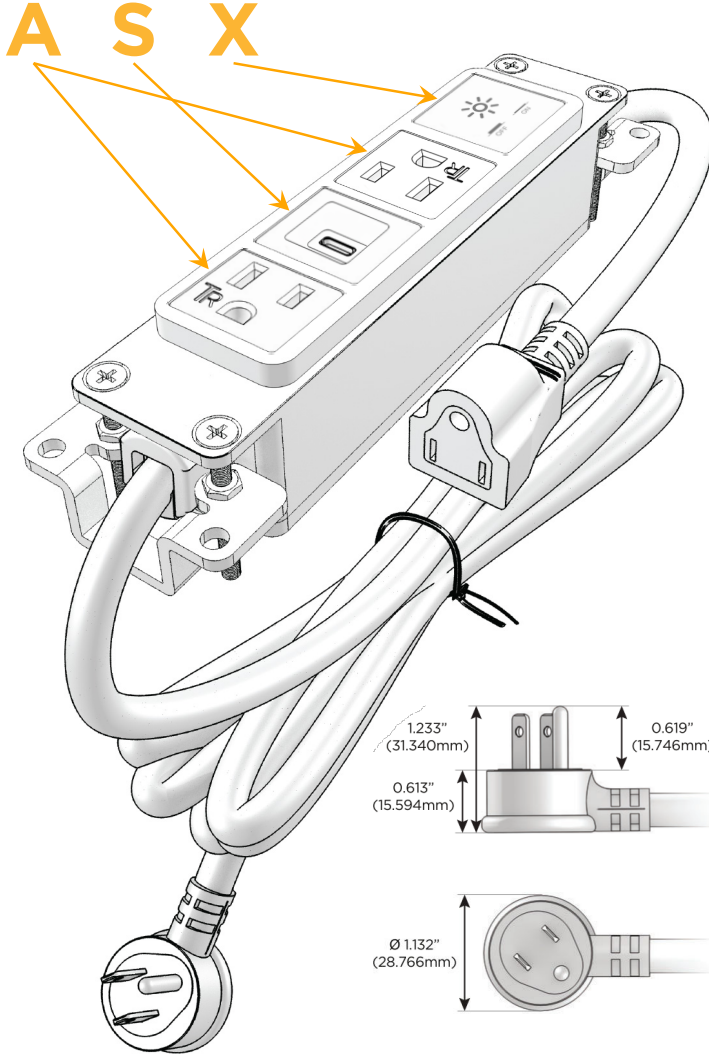

Bezel Finish: **ANTIQUED ARCHITECTURAL BRONZE (ABS)**

Custom Finishes Available M-POWER-4TW-ASAX-BZ5AAB

Features:

Module/Port Options:

- A** Tamper Resistant AC Receptacle
- E** USB-A & USB-C (20W)
- M** Double USB-A (Fast Charging Ports - 18W)
- H** HDMI
- 6** CAT 6
- 12** RJ 12
- X** Switched AC
- Y** 3-Way Switch (Low Voltage)
- V** USB-C (45W High Speed Charging Port)
- S** USB-C (25W High Speed Charging Port)
- R** Switched AC (Rocker Switch)
- D** Dimmer Switch

Plug:

- Supplied with Low Profile Flat 45° Angle 120 VAC Plug
- Optional Standard Straight 120 VAC Plug
- Optional Straight 120 VAC Pass-through Plug

- CLEAN, COMPACT DESIGN
- STREAMLINED
- LOW PROFILE
- SIDE-EXITING CORDS
- PLUG & PLAY
- 6' AC CORD & PLUG (FLAT PLUG STANDARD)
- CUSTOMIZABLE CONFIGURATIONS AND FINISHES
- UL LISTED FOR MOUNTING IN FURNITURE
- 15A

M-POWER-4T

AC POWER & DATA CONNECTIVITY SOLUTION

M-POWER-4TW-ASAX-BZ5AAB

Specs:

Modules/Ports:

- A** Tamper Resistant AC Receptacle
- S** USB-C (25W High Speed Charging Port)
- X** Switched AC

Distributed by