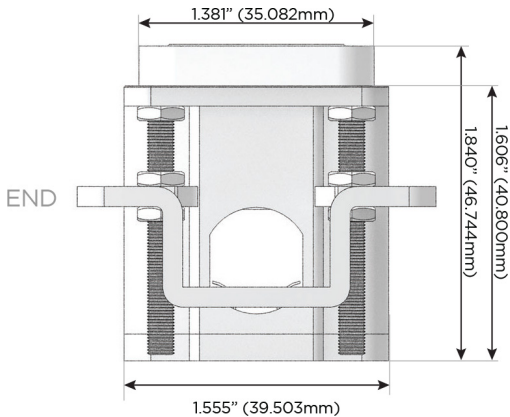

Plug:

- Supplied with Low Profile Flat 45° Angle 120 VAC Plug
- Optional Standard Straight 120 VAC Plug
- Optional Straight 120 VAC Pass-through Plug

- CLEAN, COMPACT DESIGN
- STREAMLINED
- LOW PROFILE
- SIDE-EXITING CORDS
- PLUG & PLAY
- 6' AC CORD & PLUG (FLAT PLUG STANDARD)
- CUSTOMIZABLE CONFIGURATIONS AND FINISHES
- UL LISTED FOR MOUNTING IN FURNITURE
- 15A

M-POWER-4T

AC POWER & DATA CONNECTIVITY SOLUTION

M-POWER-4TW-ASAX-BZ5AAB

Specs:

Modules/Ports:

- A** Tamper Resistant AC Receptacle
- S** USB-C (25W High Speed Charging Port)
- X** Switched AC

Distributed by