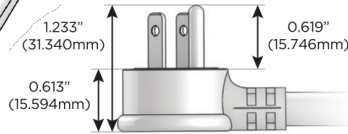

M-POWER-4T

AC POWER & DATA CONNECTIVITY SOLUTION

M-POWER-4TW-ASAX-BZ5AAB

Specs:

Modules/Ports:

- A** Tamper Resistant AC Receptacle
- S** USB-C (25W High Speed Charging Port)
- X** Switched AC

Distributed by