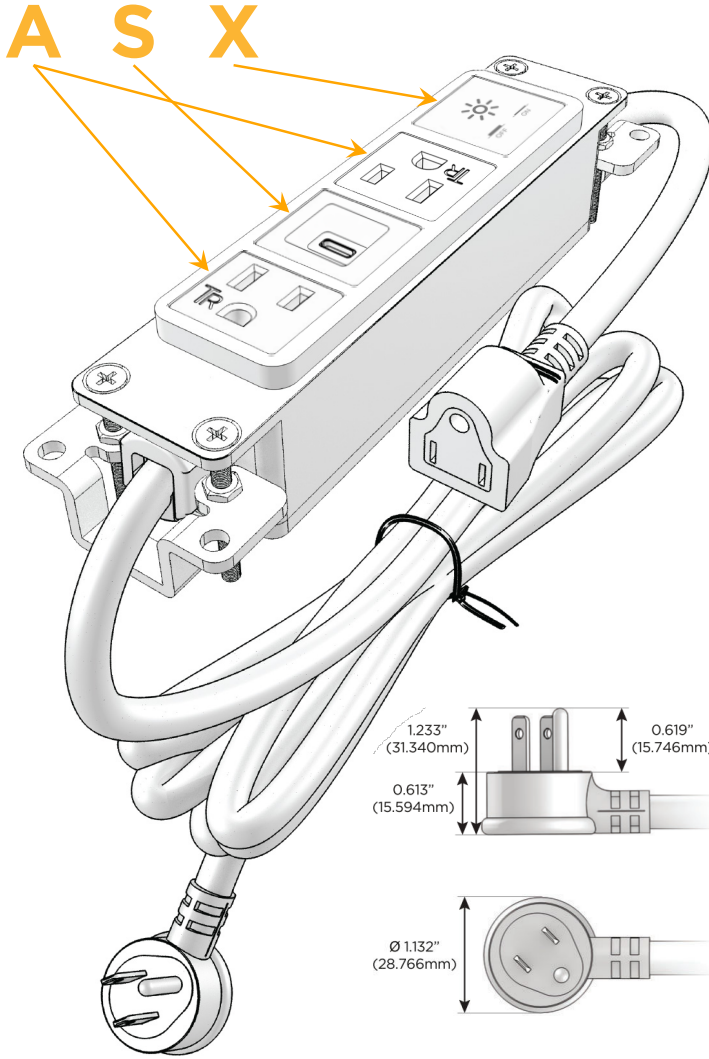

### Module/Port Options:

- A** Tamper Resistant AC Receptacle
- E** USB-A & USB-C (20W)
- M** Double USB-A (Fast Charging Ports - 18W)
- H** HDMI
- 6** CAT 6
- 12** RJ 12
- X** Switched AC
- Y** 3-Way Switch (Low Voltage)
- V** USB-C (45W High Speed Charging Port)
- S** USB-C (25W High Speed Charging Port)
- R** Switched AC (Rocker Switch)
- D** Dimmer Switch

### Plug:

Supplied with Low Profile Flat 45° Angle 120 VAC Plug

Optional Standard Straight 120 VAC Plug

Optional Straight 120 VAC Pass-through Plug

- CLEAN, COMPACT DESIGN
- STREAMLINED
- LOW PROFILE
- SIDE-EXITING CORDS
- PLUG & PLAY
- 6' AC CORD & PLUG (FLAT PLUG STANDARD)
- CUSTOMIZABLE CONFIGURATIONS AND FINISHES
- UL LISTED FOR MOUNTING IN FURNITURE
- 15A

# M-POWER-4T

AC POWER & DATA CONNECTIVITY SOLUTION

M-POWER-4TW-ASAX-BZ4B

Specs:

**Modules/Ports:**

- A** Tamper Resistant AC Receptacle
- S** USB-C (25W High Speed Charging Port)
- X** Switched AC

Distributed by