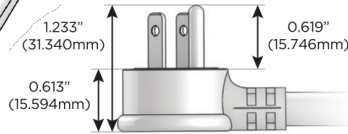

### Plug:

Supplied with Low Profile Flat 45° Angle 120 VAC Plug

Optional Standard Straight 120 VAC Plug

Optional Straight 120 VAC Pass-through Plug

- CLEAN, COMPACT DESIGN
- STREAMLINED
- LOW PROFILE
- SIDE-EXITING CORDS
- PLUG & PLAY
- 6' AC CORD & PLUG (FLAT PLUG STANDARD)
- CUSTOMIZABLE CONFIGURATIONS AND FINISHES
- UL LISTED FOR MOUNTING IN FURNITURE
- 15A

# M-POWER-4T

AC POWER & DATA CONNECTIVITY SOLUTION

M-POWER-4TW-ASAX-BZ4B

Specs:

**Modules/Ports:**

- A** Tamper Resistant AC Receptacle
- S** USB-C (25W High Speed Charging Port)
- X** Switched AC

Distributed by