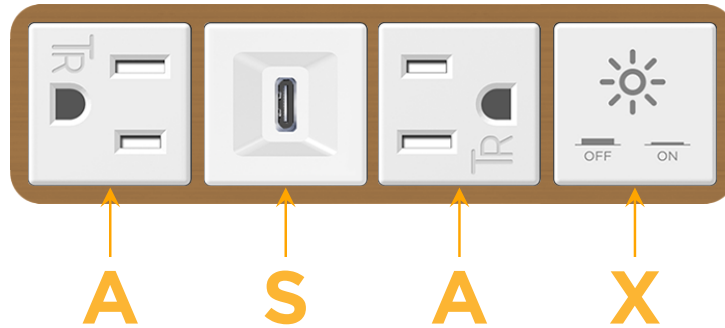

M-POWER-4T

AC POWER & DATA CONNECTIVITY SOLUTION

M-POWER-4TW-ASAX-BZ4B

Distributed by

Mormax Company, Inc.

8 Westchester Plaza

Elmsford, NY 10523

914-699-0101

sales@mormax.com

mormax.com

Metro Light & Power's line of power & data solutions offers sophisticated design elements combined with greater ease of installation. Streamlined and low-profile, enhanced by side-exiting cords, our outlets advance the industry with their cutting edge look and feel. We believe flexibility is key, and we provide a variety of mounting options, including the ability to mount in limited spaces. Our outlets are available in many finishes and configurations, in addition to a custom color and finish capability for our clients.

Bezel Finish: **SOLID BRONZE BRUSHED**

Custom Finishes Available M-POWER-4TW-ASAX-BZ4B

Features:

Module/Port Options:

- **A** Tamper Resistant AC Receptacle
- **E** USB-A & USB-C (20W)
- **M** Double USB-A (Fast Charging Ports - 18W)
- **H** HDMI
- **6** CAT 6
- **12** RJ 12
- **X** Switched AC
- **Y** 3-Way Switch (Low Voltage)
- **V** USB-C (45W High Speed Charging Port)
- **S** USB-C (25W High Speed Charging Port)
- **R** Switched AC (Rocker Switch)
- **D** Dimmer Switch

Plug:

Supplied with Low Profile Flat 45° Angle 120 VAC Plug

Optional Standard Straight 120 VAC Plug

Optional Straight 120 VAC Pass-through Plug

- CLEAN, COMPACT DESIGN
- STREAMLINED
- LOW PROFILE
- SIDE-EXITING CORDS
- PLUG & PLAY
- 6' AC CORD & PLUG (FLAT PLUG STANDARD)
- CUSTOMIZABLE CONFIGURATIONS AND FINISHES
- UL LISTED FOR MOUNTING IN FURNITURE
- 15A