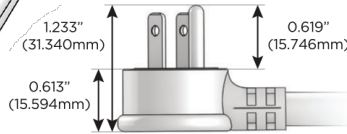

### Plug:

Supplied with Low Profile Flat 45° Angle 120 VAC Plug

Optional Standard Straight 120 VAC Plug

Optional Straight 120 VAC Pass-through Plug

- CLEAN, COMPACT DESIGN
- STREAMLINED
- LOW PROFILE
- SIDE-EXITING CORDS
- PLUG & PLAY
- 6' AC CORD & PLUG (FLAT PLUG STANDARD)
- CUSTOMIZABLE CONFIGURATIONS AND FINISHES
- UL LISTED FOR MOUNTING IN FURNITURE
- 15A

# M-POWER-4T

AC POWER & DATA CONNECTIVITY SOLUTION

M-POWER-4TW-ASAX-BRAB

Specs:

**Modules/Ports:**

- A** Tamper Resistant AC Receptacle
- S** USB-C (25W High Speed Charging Port)
- X** Switched AC

Distributed by