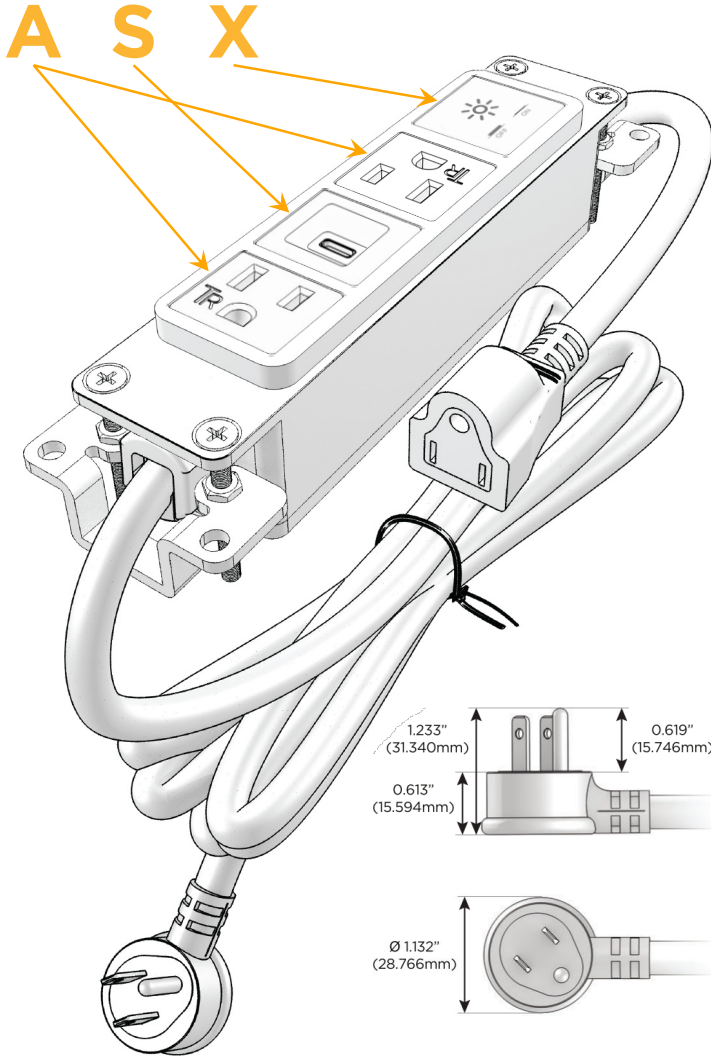

### Module/Port Options:

- A** Tamper Resistant AC Receptacle
- E** USB-A & USB-C (20W)
- M** Double USB-A (Fast Charging Ports - 18W)
- H** HDMI
- 6** CAT 6
- 12** RJ 12
- X** Switched AC
- Y** 3-Way Switch (Low Voltage)
- V** USB-C (45W High Speed Charging Port)
- S** USB-C (25W High Speed Charging Port)
- R** Switched AC (Rocker Switch)
- D** Dimmer Switch

### Plug:

Supplied with Low Profile Flat 45° Angle 120 VAC Plug

Optional Standard Straight 120 VAC Plug

Optional Straight 120 VAC Pass-through Plug

- CLEAN, COMPACT DESIGN
- STREAMLINED
- LOW PROFILE
- SIDE-EXITING CORDS
- PLUG & PLAY
- 6' AC CORD & PLUG (FLAT PLUG STANDARD)
- CUSTOMIZABLE CONFIGURATIONS AND FINISHES
- UL LISTED FOR MOUNTING IN FURNITURE
- 15A

# M-POWER-4T

AC POWER & DATA CONNECTIVITY SOLUTION

M-POWER-4TW-ASAX-BRAB

Specs:

**Modules/Ports:**

- A** Tamper Resistant AC Receptacle
- S** USB-C (25W High Speed Charging Port)
- X** Switched AC

Distributed by