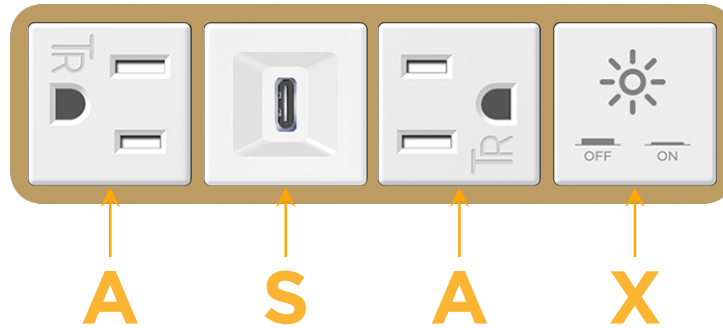

M-POWER-4T

AC POWER & DATA CONNECTIVITY SOLUTION

M-POWER-4TW-ASAX-BRAB

Distributed by

Mormax Company, Inc.

8 Westchester Plaza

Elmsford, NY 10523

914-699-0101

sales@mormax.com

mormax.com

Metro Light & Power's line of power & data solutions offers sophisticated design elements combined with greater ease of installation. Streamlined and low-profile, enhanced by side-exiting cords, our outlets advance the industry with their cutting edge look and feel. We believe flexibility is key, and we provide a variety of mounting options, including the ability to mount in limited spaces. Our outlets are available in many finishes and configurations, in addition to a custom color and finish capability for our clients.

Bezel Finish: **BRASS (ABS)**

Custom Finishes Available M-POWER-4TW-ASAX-BRAB

Features:

Module/Port Options:

- **A** Tamper Resistant AC Receptacle
- **E** USB-A & USB-C (20W)
- **M** Double USB-A (Fast Charging Ports - 18W)
- **H** HDMI
- **6** CAT 6
- **12** RJ 12
- **X** Switched AC
- **Y** 3-Way Switch (Low Voltage)
- **V** USB-C (45W High Speed Charging Port)
- **S** USB-C (25W High Speed Charging Port)
- **R** Switched AC (Rocker Switch)
- **D** Dimmer Switch

Plug:

Supplied with Low Profile Flat 45° Angle 120 VAC Plug

Optional Standard Straight 120 VAC Plug

Optional Straight 120 VAC Pass-through Plug

- CLEAN, COMPACT DESIGN
- STREAMLINED
- LOW PROFILE
- SIDE-EXITING CORDS
- PLUG & PLAY
- 6' AC CORD & PLUG (FLAT PLUG STANDARD)
- CUSTOMIZABLE CONFIGURATIONS AND FINISHES
- UL LISTED FOR MOUNTING IN FURNITURE
- 15A