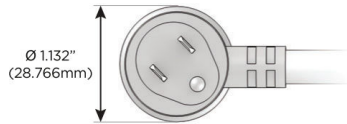

### Plug:

Supplied with Low Profile Flat 45° Angle 120 VAC Plug

Optional Standard Straight 120 VAC Plug

Optional Straight 120 VAC Pass-through Plug

- CLEAN, COMPACT DESIGN
- STREAMLINED
- LOW PROFILE
- SIDE-EXITING CORDS
- PLUG & PLAY
- 6' AC CORD & PLUG (FLAT PLUG STANDARD)
- CUSTOMIZABLE CONFIGURATIONS AND FINISHES
- UL LISTED FOR MOUNTING IN FURNITURE
- 15A

# M-POWER-4T

AC POWER & DATA CONNECTIVITY SOLUTION

M-POWER-4TW-ASAX-BRAB

Specs:

**Modules/Ports:**

- A** Tamper Resistant AC Receptacle
- S** USB-C (25W High Speed Charging Port)
- X** Switched AC

Distributed by