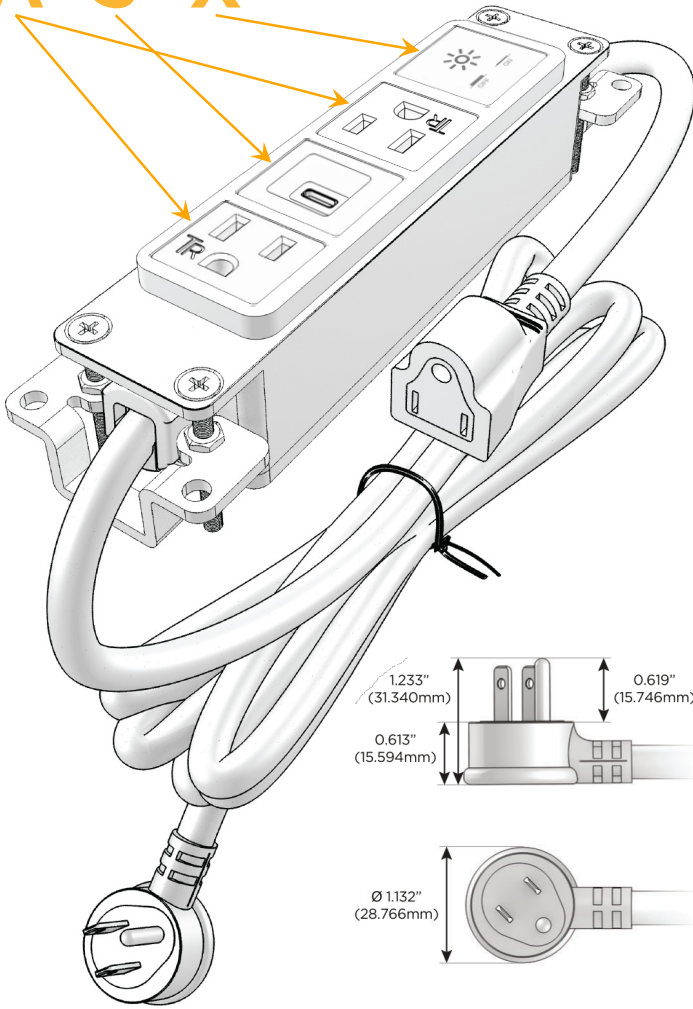

Bezel Finish: **BRASS ANTIQUED (ABS)**

Custom Finishes Available M-POWER-4TW-ASAX-BRAAB

Features:

Module/Port Options:

- A** Tamper Resistant AC Receptacle
- E** USB-A & USB-C (20W)
- M** Double USB-A (Fast Charging Ports - 18W)
- H** HDMI
- 6** CAT 6
- 12** RJ 12
- X** Switched AC
- Y** 3-Way Switch (Low Voltage)
- V** USB-C (45W High Speed Charging Port)
- S** USB-C (25W High Speed Charging Port)
- R** Switched AC (Rocker Switch)
- D** Dimmer Switch

Plug:

Supplied with Low Profile Flat 45° Angle 120 VAC Plug

Optional Standard Straight 120 VAC Plug

Optional Straight 120 VAC Pass-through Plug

- CLEAN, COMPACT DESIGN
- STREAMLINED
- LOW PROFILE
- SIDE-EXITING CORDS
- PLUG & PLAY
- 6' AC CORD & PLUG (FLAT PLUG STANDARD)
- CUSTOMIZABLE CONFIGURATIONS AND FINISHES
- UL LISTED FOR MOUNTING IN FURNITURE
- 15A

M-POWER-4T

AC POWER & DATA CONNECTIVITY SOLUTION

M-POWER-4TW-ASAX-BRAAB

Specs:

Modules/Ports:

- A** Tamper Resistant AC Receptacle
- S** USB-C (25W High Speed Charging Port)
- X** Switched AC

A S X

Distributed by