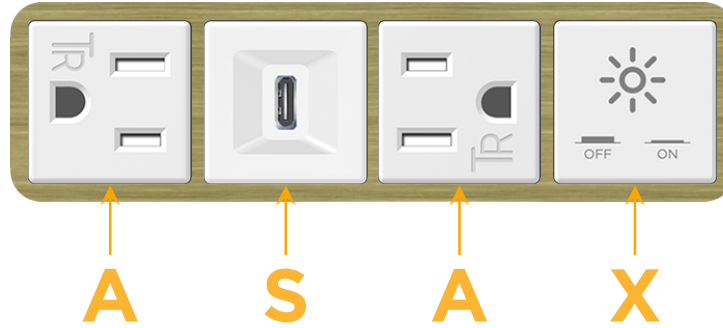

Bezel Finish: **BRASS ANTIQUED (ABS)**

Custom Finishes Available M-POWER-4TW-ASAX-BRAAB

Features:

Module/Port Options:

- A** Tamper Resistant AC Receptacle
- E** USB-A & USB-C (20W)
- M** Double USB-A (Fast Charging Ports - 18W)
- H** HDMI
- 6** CAT 6
- 12** RJ 12
- X** Switched AC
- Y** 3-Way Switch (Low Voltage)
- V** USB-C (45W High Speed Charging Port)
- S** USB-C (25W High Speed Charging Port)
- R** Switched AC (Rocker Switch)
- D** Dimmer Switch

Plug:

Supplied with Low Profile Flat 45° Angle 120 VAC Plug

Optional Standard Straight 120 VAC Plug

Optional Straight 120 VAC Pass-through Plug

- CLEAN, COMPACT DESIGN
- STREAMLINED
- LOW PROFILE
- SIDE-EXITING CORDS
- PLUG & PLAY
- 6' AC CORD & PLUG (FLAT PLUG STANDARD)
- CUSTOMIZABLE CONFIGURATIONS AND FINISHES
- UL LISTED FOR MOUNTING IN FURNITURE
- 15A

M-POWER-4T

AC POWER & DATA CONNECTIVITY SOLUTION

M-POWER-4TW-ASAX-BRAAB

Specs:

Modules/Ports:

- A** Tamper Resistant AC Receptacle
- S** USB-C (25W High Speed Charging Port)
- X** Switched AC

A S X

Distributed by