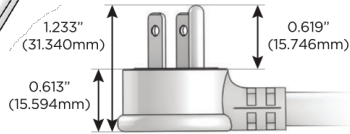

#### Plug:

- Supplied with Low Profile Flat 45° Angle 120 VAC Plug
- Optional Standard Straight 120 VAC Plug
- Optional Straight 120 VAC Pass-through Plug

- CLEAN, COMPACT DESIGN
- STREAMLINED
- LOW PROFILE
- SIDE-EXITING CORDS
- PLUG & PLAY
- 6' AC CORD & PLUG (FLAT PLUG STANDARD)
- CUSTOMIZABLE CONFIGURATIONS AND FINISHES
- UL LISTED FOR MOUNTING IN FURNITURE
- 15A

# M-POWER-4T

AC POWER & DATA CONNECTIVITY SOLUTION

M-POWER-4TW-ASAX-BR4B

Specs:

**Modules/Ports:**

- A** Tamper Resistant AC Receptacle
- S** USB-C (25W High Speed Charging Port)
- X** Switched AC

Distributed by