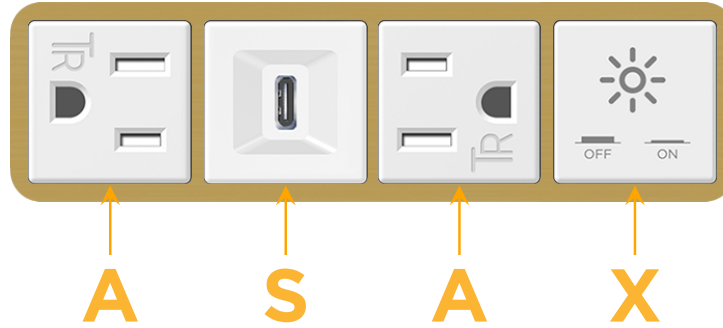

M-POWER-4T

AC POWER & DATA CONNECTIVITY SOLUTION

M-POWER-4TW-ASAX-BR4B

Distributed by

Mormax Company, Inc.

8 Westchester Plaza

Elmsford, NY 10523

914-699-0101

sales@mormax.com

mormax.com

Metro Light & Power's line of power & data solutions offers sophisticated design elements combined with greater ease of installation. Streamlined and low-profile, enhanced by side-exiting cords, our outlets advance the industry with their cutting edge look and feel. We believe flexibility is key, and we provide a variety of mounting options, including the ability to mount in limited spaces. Our outlets are available in many finishes and configurations, in addition to a custom color and finish capability for our clients.

Bezel Finish: **SOLID BRASS BRUSHED**

Custom Finishes Available M-POWER-4TW-ASAX-BR4B

Features:

Module/Port Options:

- **A** Tamper Resistant AC Receptacle
- **E** USB-A & USB-C (20W)
- **M** Double USB-A (Fast Charging Ports - 18W)
- **H** HDMI
- **6** CAT 6
- **12** RJ 12
- **X** Switched AC
- **Y** 3-Way Switch (Low Voltage)
- **V** USB-C (45W High Speed Charging Port)
- **S** USB-C (25W High Speed Charging Port)
- **R** Switched AC (Rocker Switch)
- **D** Dimmer Switch

Plug:

- Supplied with Low Profile Flat 45° Angle 120 VAC Plug
- Optional Standard Straight 120 VAC Plug
- Optional Straight 120 VAC Pass-through Plug

- CLEAN, COMPACT DESIGN
- STREAMLINED
- LOW PROFILE
- SIDE-EXITING CORDS
- PLUG & PLAY
- 6' AC CORD & PLUG (FLAT PLUG STANDARD)
- CUSTOMIZABLE CONFIGURATIONS AND FINISHES
- UL LISTED FOR MOUNTING IN FURNITURE
- 15A