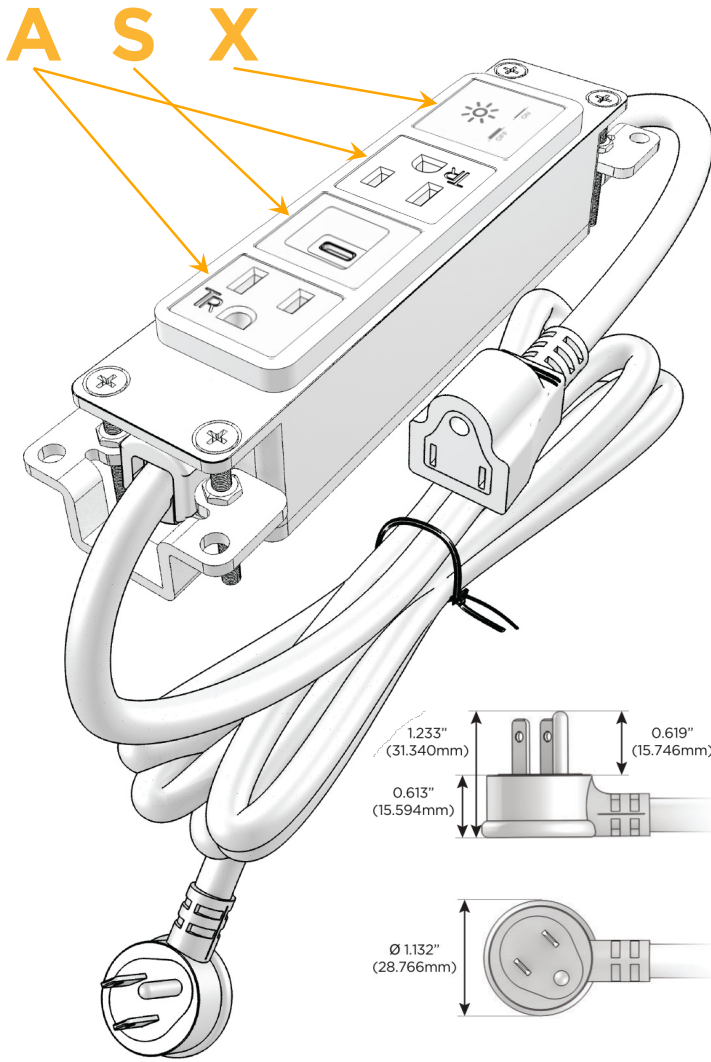

#### Module/Port Options:

- A** Tamper Resistant AC Receptacle
- E** USB-A & USB-C (20W)
- M** Double USB-A (Fast Charging Ports - 18W)
- H** HDMI
- 6** CAT 6
- 12** RJ 12
- X** Switched AC
- Y** 3-Way Switch (Low Voltage)
- V** USB-C (45W High Speed Charging Port)
- S** USB-C (25W High Speed Charging Port)
- R** Switched AC (Rocker Switch)
- D** Dimmer Switch

#### Plug:

- Supplied with Low Profile Flat 45° Angle 120 VAC Plug
- Optional Standard Straight 120 VAC Plug
- Optional Straight 120 VAC Pass-through Plug

- CLEAN, COMPACT DESIGN
- STREAMLINED
- LOW PROFILE
- SIDE-EXITING CORDS
- PLUG & PLAY
- 6' AC CORD & PLUG (FLAT PLUG STANDARD)
- CUSTOMIZABLE CONFIGURATIONS AND FINISHES
- UL LISTED FOR MOUNTING IN FURNITURE
- 15A

# M-POWER-4T

AC POWER & DATA CONNECTIVITY SOLUTION

M-POWER-4TW-ASAX-BR4B

Specs:

**Modules/Ports:**

- A** Tamper Resistant AC Receptacle
- S** USB-C (25W High Speed Charging Port)
- X** Switched AC

Distributed by