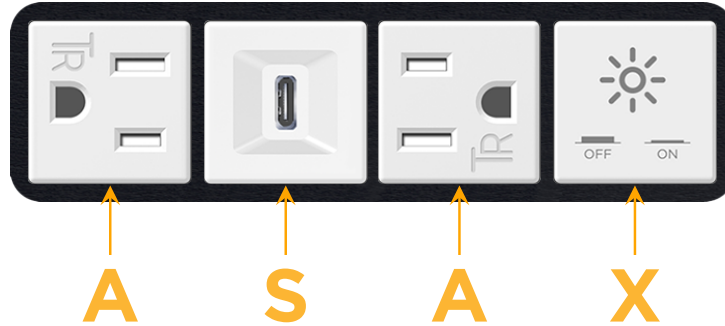

M-POWER-4T

AC POWER & DATA CONNECTIVITY SOLUTION

M-POWER-4TW-ASAX-BAB

Distributed by

Mormax Company, Inc.

8 Westchester Plaza

Elmsford, NY 10523

914-699-0101

sales@mormax.com

mormax.com

Metro Light & Power's line of power & data solutions offers sophisticated design elements combined with greater ease of installation. Streamlined and low-profile, enhanced by side-exiting cords, our outlets advance the industry with their cutting edge look and feel. We believe flexibility is key, and we provide a variety of mounting options, including the ability to mount in limited spaces. Our outlets are available in many finishes and configurations, in addition to a custom color and finish capability for our clients.

Bezel Finish: **BLACK (ABS)**

Custom Finishes Available M-POWER-4TW-ASAX-BAB

Features:

Module/Port Options:

- **A** Tamper Resistant AC Receptacle
- **E** USB-A & USB-C (20W)
- **M** Double USB-A (Fast Charging Ports - 18W)
- **H** HDMI
- **6** CAT 6
- **12** RJ 12
- **X** Switched AC
- **Y** 3-Way Switch (Low Voltage)
- **V** USB-C (45W High Speed Charging Port)
- **S** USB-C (25W High Speed Charging Port)
- **R** Switched AC (Rocker Switch)
- **D** Dimmer Switch

Plug:

Supplied with Low Profile Flat 45° Angle 120 VAC Plug

Optional Standard Straight 120 VAC Plug

Optional Straight 120 VAC Pass-through Plug

- CLEAN, COMPACT DESIGN
- STREAMLINED
- LOW PROFILE
- SIDE-EXITING CORDS
- PLUG & PLAY
- 6' AC CORD & PLUG (FLAT PLUG STANDARD)
- CUSTOMIZABLE CONFIGURATIONS AND FINISHES
- UL LISTED FOR MOUNTING IN FURNITURE
- 15A