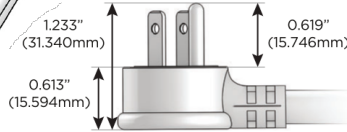

### Plug:

Supplied with Low Profile Flat 45° Angle 120 VAC Plug

Optional Standard Straight 120 VAC Plug

Optional Straight 120 VAC Pass-through Plug

- CLEAN, COMPACT DESIGN
- STREAMLINED
- LOW PROFILE
- SIDE-EXITING CORDS
- PLUG & PLAY
- 6' AC CORD & PLUG (FLAT PLUG STANDARD)
- CUSTOMIZABLE CONFIGURATIONS AND FINISHES
- UL LISTED FOR MOUNTING IN FURNITURE
- 15A

# M-POWER-4T

AC POWER & DATA CONNECTIVITY SOLUTION

M-POWER-4TW-ASAX-BAB

Specs:

**Modules/Ports:**

- A** Tamper Resistant AC Receptacle
- S** USB-C (25W High Speed Charging Port)
- X** Switched AC

Distributed by