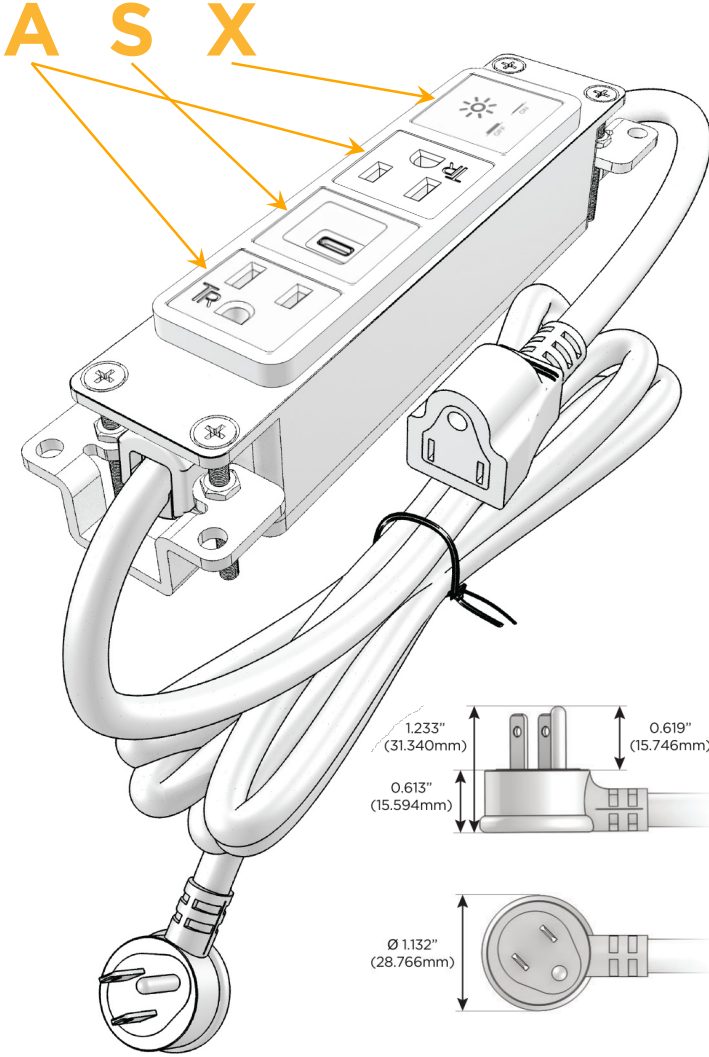

### Module/Port Options:

- A** Tamper Resistant AC Receptacle
- E** USB-A & USB-C (20W)
- M** Double USB-A (Fast Charging Ports - 18W)
- H** HDMI
- 6** CAT 6
- 12** RJ 12
- X** Switched AC
- Y** 3-Way Switch (Low Voltage)
- V** USB-C (45W High Speed Charging Port)
- S** USB-C (25W High Speed Charging Port)
- R** Switched AC (Rocker Switch)
- D** Dimmer Switch

### Plug:

Supplied with Low Profile Flat 45° Angle 120 VAC Plug

Optional Standard Straight 120 VAC Plug

Optional Straight 120 VAC Pass-through Plug

- CLEAN, COMPACT DESIGN
- STREAMLINED
- LOW PROFILE
- SIDE-EXITING CORDS
- PLUG & PLAY
- 6' AC CORD & PLUG (FLAT PLUG STANDARD)
- CUSTOMIZABLE CONFIGURATIONS AND FINISHES
- UL LISTED FOR MOUNTING IN FURNITURE
- 15A

# M-POWER-4T

AC POWER & DATA CONNECTIVITY SOLUTION

M-POWER-4TW-ASAX-BAB

Specs:

**Modules/Ports:**

- A** Tamper Resistant AC Receptacle
- S** USB-C (25W High Speed Charging Port)
- X** Switched AC

Distributed by