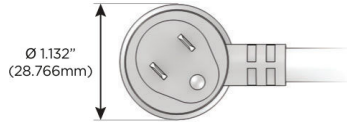

### Plug:

Supplied with Low Profile Flat 45° Angle 120 VAC Plug

Optional Standard Straight 120 VAC Plug

Optional Straight 120 VAC Pass-through Plug

- CLEAN, COMPACT DESIGN
- STREAMLINED
- LOW PROFILE
- SIDE-EXITING CORDS
- PLUG & PLAY
- 6' AC CORD & PLUG (FLAT PLUG STANDARD)
- CUSTOMIZABLE CONFIGURATIONS AND FINISHES
- UL LISTED FOR MOUNTING IN FURNITURE
- 15A

# M-POWER-4T

AC POWER & DATA CONNECTIVITY SOLUTION

M-POWER-4TW-ASAX-BAB

Specs:

**Modules/Ports:**

- A** Tamper Resistant AC Receptacle
- S** USB-C (25W High Speed Charging Port)
- X** Switched AC

Distributed by