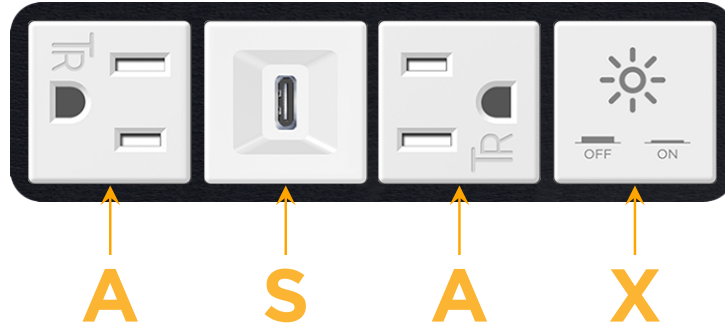

Bezel Finish: **SATIN BLACK (ABS)**

Custom Finishes Available M-POWER-4TW-ASAX-B2AB

Features:

Module/Port Options:

- A** Tamper Resistant AC Receptacle
- E** USB-A & USB-C (20W)
- M** Double USB-A (Fast Charging Ports - 18W)
- H** HDMI
- 6** CAT 6
- 12** RJ 12
- X** Switched AC
- Y** 3-Way Switch (Low Voltage)
- V** USB-C (45W High Speed Charging Port)
- S** USB-C (25W High Speed Charging Port)
- R** Switched AC (Rocker Switch)
- D** Dimmer Switch

Plug:

- Supplied with Low Profile Flat 45° Angle 120 VAC Plug
- Optional Standard Straight 120 VAC Plug
- Optional Straight 120 VAC Pass-through Plug

- CLEAN, COMPACT DESIGN
- STREAMLINED
- LOW PROFILE
- SIDE-EXITING CORDS
- PLUG & PLAY
- 6' AC CORD & PLUG (FLAT PLUG STANDARD)
- CUSTOMIZABLE CONFIGURATIONS AND FINISHES
- UL LISTED FOR MOUNTING IN FURNITURE
- 15A

M-POWER-4T

AC POWER & DATA CONNECTIVITY SOLUTION

M-POWER-4TW-ASAX-B2AB

Specs:

Modules/Ports:

- A** Tamper Resistant AC Receptacle
- S** USB-C (25W High Speed Charging Port)
- X** Switched AC

Distributed by

Mormax Company, Inc.