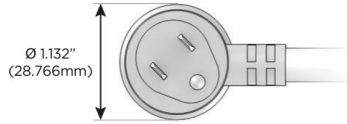

Plug:

- Supplied with Low Profile Flat 45° Angle 120 VAC Plug
- Optional Standard Straight 120 VAC Plug
- Optional Straight 120 VAC Pass-through Plug

- CLEAN, COMPACT DESIGN
- STREAMLINED
- LOW PROFILE
- SIDE-EXITING CORDS
- PLUG & PLAY
- 6' AC CORD & PLUG (FLAT PLUG STANDARD)
- CUSTOMIZABLE CONFIGURATIONS AND FINISHES
- UL LISTED FOR MOUNTING IN FURNITURE
- 15A

M-POWER-4T

AC POWER & DATA CONNECTIVITY SOLUTION

M-POWER-4TW-ASAX-B2AB

Specs:

Modules/Ports:

- A** Tamper Resistant AC Receptacle
- S** USB-C (25W High Speed Charging Port)
- X** Switched AC

Distributed by

Mormax Company, Inc.