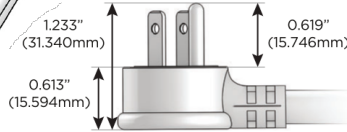

M-POWER-4T

AC POWER & DATA CONNECTIVITY SOLUTION

M-POWER-4TW-ASAX-B2AB

Specs:

Modules/Ports:

- A** Tamper Resistant AC Receptacle
- S** USB-C (25W High Speed Charging Port)
- X** Switched AC

Distributed by

Mormax Company, Inc.