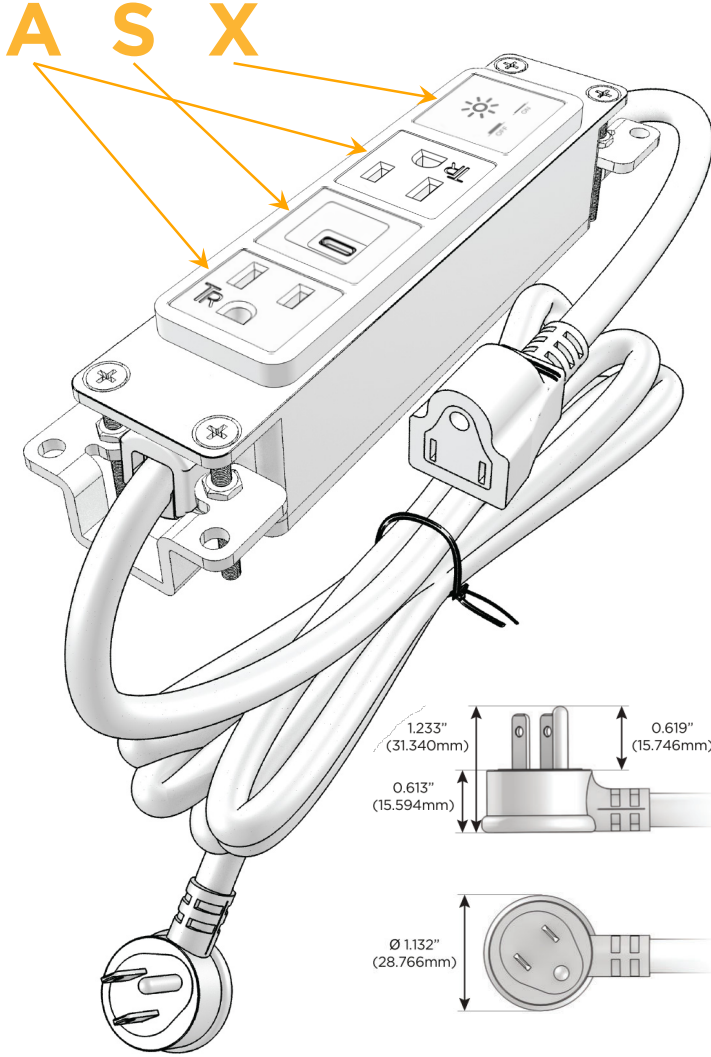

Bezel Finish: **SATIN BLACK (ABS)**

Custom Finishes Available M-POWER-4TW-ASAX-B2AB

Features:

Module/Port Options:

- A** Tamper Resistant AC Receptacle
- E** USB-A & USB-C (20W)
- M** Double USB-A (Fast Charging Ports - 18W)
- H** HDMI
- 6** CAT 6
- 12** RJ 12
- X** Switched AC
- Y** 3-Way Switch (Low Voltage)
- V** USB-C (45W High Speed Charging Port)
- S** USB-C (25W High Speed Charging Port)
- R** Switched AC (Rocker Switch)
- D** Dimmer Switch

Plug:

- Supplied with Low Profile Flat 45° Angle 120 VAC Plug
- Optional Standard Straight 120 VAC Plug
- Optional Straight 120 VAC Pass-through Plug

- CLEAN, COMPACT DESIGN
- STREAMLINED
- LOW PROFILE
- SIDE-EXITING CORDS
- PLUG & PLAY
- 6' AC CORD & PLUG (FLAT PLUG STANDARD)
- CUSTOMIZABLE CONFIGURATIONS AND FINISHES
- UL LISTED FOR MOUNTING IN FURNITURE
- 15A

M-POWER-4T

AC POWER & DATA CONNECTIVITY SOLUTION

M-POWER-4TW-ASAX-B2AB

Specs:

Modules/Ports:

- A** Tamper Resistant AC Receptacle
- S** USB-C (25W High Speed Charging Port)
- X** Switched AC

Distributed by

Mormax Company, Inc.