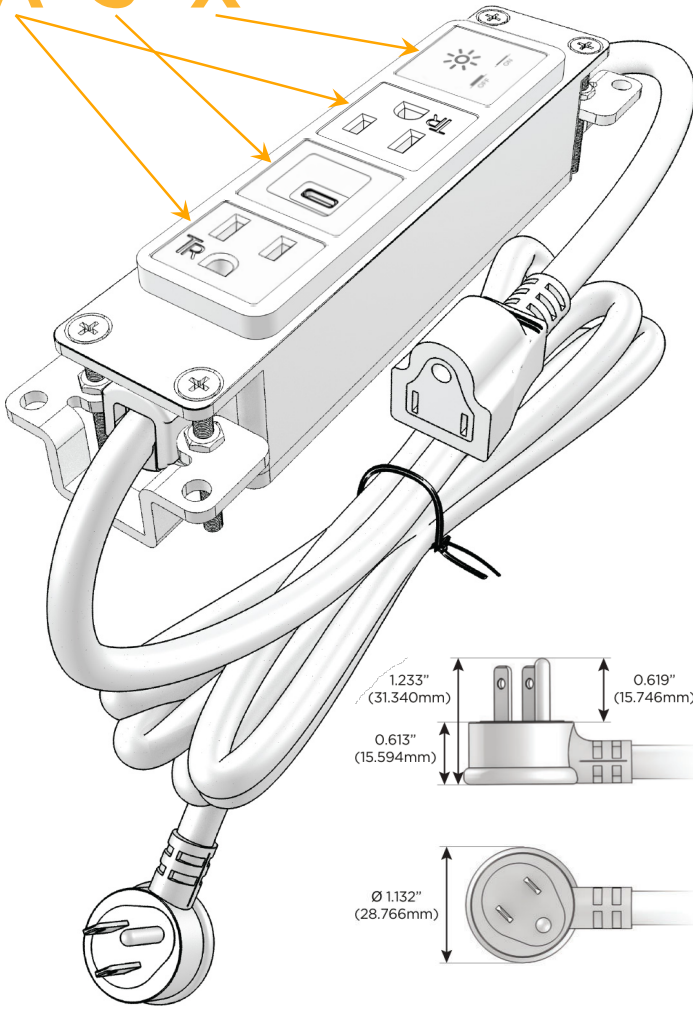

Bezel Finish: **SPECIAL ANTIQUE BRONZE (ABS)**

Custom Finishes Available M-POWER-4TW-ASAX-APAB

Features:

Module/Port Options:

- A** Tamper Resistant AC Receptacle
- E** USB-A & USB-C (20W)
- M** Double USB-A (Fast Charging Ports - 18W)
- H** HDMI
- 6** CAT 6
- 12** RJ 12
- X** Switched AC
- Y** 3-Way Switch (Low Voltage)
- V** USB-C (45W High Speed Charging Port)
- S** USB-C (25W High Speed Charging Port)
- R** Switched AC (Rocker Switch)
- D** Dimmer Switch

Plug:

Supplied with Low Profile Flat 45° Angle 120 VAC Plug

Optional Standard Straight 120 VAC Plug

Optional Straight 120 VAC Pass-through Plug

- CLEAN, COMPACT DESIGN
- STREAMLINED
- LOW PROFILE
- SIDE-EXITING CORDS
- PLUG & PLAY
- 6' AC CORD & PLUG (FLAT PLUG STANDARD)
- CUSTOMIZABLE CONFIGURATIONS AND FINISHES
- UL LISTED FOR MOUNTING IN FURNITURE
- 15A

M-POWER-4T

AC POWER & DATA CONNECTIVITY SOLUTION

M-POWER-4TW-ASAX-APAB

Specs:

Modules/Ports:

- A** Tamper Resistant AC Receptacle
- S** USB-C (25W High Speed Charging Port)
- X** Switched AC

A S X

Distributed by