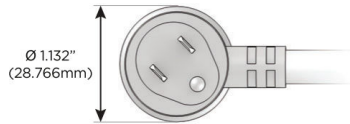

Plug:

Supplied with Low Profile Flat 45° Angle 120 VAC Plug

Optional Standard Straight 120 VAC Plug

Optional Straight 120 VAC Pass-through Plug

- CLEAN, COMPACT DESIGN
- STREAMLINED
- LOW PROFILE
- SIDE-EXITING CORDS
- PLUG & PLAY
- 6' AC CORD & PLUG (FLAT PLUG STANDARD)
- CUSTOMIZABLE CONFIGURATIONS AND FINISHES
- UL LISTED FOR MOUNTING IN FURNITURE
- 15A

M-POWER-4T

AC POWER & DATA CONNECTIVITY SOLUTION

M-POWER-4TW-ASAX-APAB

Specs:

Modules/Ports:

- A** Tamper Resistant AC Receptacle
- S** USB-C (25W High Speed Charging Port)
- X** Switched AC

A S X

Distributed by