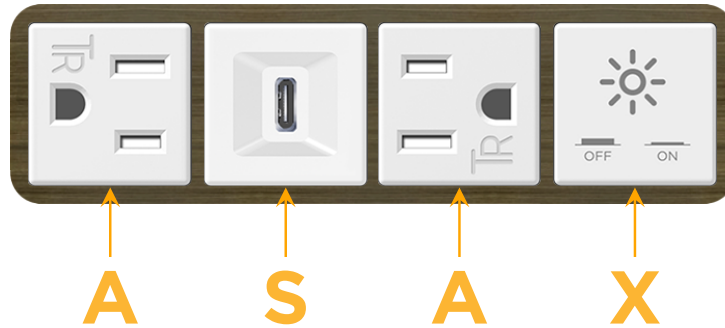

Bezel Finish: **SPECIAL ANTIQUE BRONZE (ABS)**

Custom Finishes Available M-POWER-4TW-ASAX-APAB

Features:

Module/Port Options:

- A** Tamper Resistant AC Receptacle
- E** USB-A & USB-C (20W)
- M** Double USB-A (Fast Charging Ports - 18W)
- H** HDMI
- 6** CAT 6
- 12** RJ 12
- X** Switched AC
- Y** 3-Way Switch (Low Voltage)
- V** USB-C (45W High Speed Charging Port)
- S** USB-C (25W High Speed Charging Port)
- R** Switched AC (Rocker Switch)
- D** Dimmer Switch

Plug:

Supplied with Low Profile Flat 45° Angle 120 VAC Plug

Optional Standard Straight 120 VAC Plug

Optional Straight 120 VAC Pass-through Plug

- CLEAN, COMPACT DESIGN
- STREAMLINED
- LOW PROFILE
- SIDE-EXITING CORDS
- PLUG & PLAY
- 6' AC CORD & PLUG (FLAT PLUG STANDARD)
- CUSTOMIZABLE CONFIGURATIONS AND FINISHES
- UL LISTED FOR MOUNTING IN FURNITURE
- 15A

M-POWER-4T

AC POWER & DATA CONNECTIVITY SOLUTION

M-POWER-4TW-ASAX-APAB

Specs:

Modules/Ports:

- A** Tamper Resistant AC Receptacle
- S** USB-C (25W High Speed Charging Port)
- X** Switched AC

A S X

Distributed by