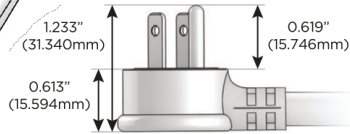

M-POWER-4T

AC POWER & DATA CONNECTIVITY SOLUTION

M-POWER-4TW-ASAX-APAB

Specs:

Modules/Ports:

- A** Tamper Resistant AC Receptacle
- S** USB-C (25W High Speed Charging Port)
- X** Switched AC

A S X

Distributed by