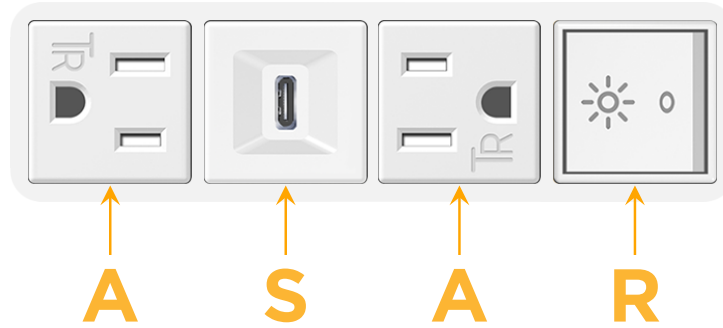

M-POWER-4T

AC POWER & DATA CONNECTIVITY SOLUTION

M-POWER-4TW-ASAR-WAB

Distributed by

Mormax Company, Inc.

8 Westchester Plaza

Elmsford, NY 10523

914-699-0101

sales@mormax.com

mormax.com

Metro Light & Power's line of power & data solutions offers sophisticated design elements combined with greater ease of installation. Streamlined and low-profile, enhanced by side-exiting cords, our outlets advance the industry with their cutting edge look and feel. We believe flexibility is key, and we provide a variety of mounting options, including the ability to mount in limited spaces. Our outlets are available in many finishes and configurations, in addition to a custom color and finish capability for our clients.

Bezel Finish: **WHITE (ABS)**

Custom Finishes Available M-POWER-4TW-ASAR-WAB

Features:

Module/Port Options:

- **A** Tamper Resistant AC Receptacle
- **E** USB-A & USB-C (20W)
- **M** Double USB-A (Fast Charging Ports - 18W)
- **H** HDMI
- **6** CAT 6
- **12** RJ 12
- **X** Switched AC
- **Y** 3-Way Switch (Low Voltage)
- **V** USB-C (45W High Speed Charging Port)
- **S** USB-C (25W High Speed Charging Port)
- **R** Switched AC (Rocker Switch)
- **D** Dimmer Switch

Plug:

Supplied with Low Profile Flat 45° Angle 120 VAC Plug

Optional Standard Straight 120 VAC Plug

Optional Straight 120 VAC Pass-through Plug

- CLEAN, COMPACT DESIGN
- STREAMLINED
- LOW PROFILE
- SIDE-EXITING CORDS
- PLUG & PLAY
- 6' AC CORD & PLUG (FLAT PLUG STANDARD)
- CUSTOMIZABLE CONFIGURATIONS AND FINISHES
- UL LISTED FOR MOUNTING IN FURNITURE
- 15A