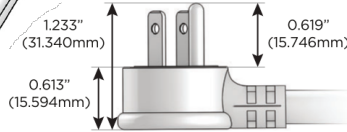

### Plug:

Supplied with Low Profile Flat 45° Angle 120 VAC Plug

Optional Standard Straight 120 VAC Plug

Optional Straight 120 VAC Pass-through Plug

- CLEAN, COMPACT DESIGN
- STREAMLINED
- LOW PROFILE
- SIDE-EXITING CORDS
- PLUG & PLAY
- 6' AC CORD & PLUG (FLAT PLUG STANDARD)
- CUSTOMIZABLE CONFIGURATIONS AND FINISHES
- UL LISTED FOR MOUNTING IN FURNITURE
- 15A

# M-POWER-4T

AC POWER & DATA CONNECTIVITY SOLUTION

M-POWER-4TW-ASAR-WAB

Specs:

**Modules/Ports:**

- A** Tamper Resistant AC Receptacle
- S** USB-C (25W High Speed Charging Port)
- R** Switched AC (Rocker Switch)