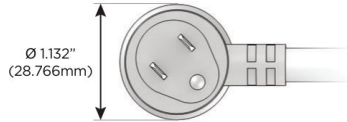

### Plug:

Supplied with Low Profile Flat 45° Angle 120 VAC Plug

Optional Standard Straight 120 VAC Plug

Optional Straight 120 VAC Pass-through Plug

- CLEAN, COMPACT DESIGN
- STREAMLINED
- LOW PROFILE
- SIDE-EXITING CORDS
- PLUG & PLAY
- 6' AC CORD & PLUG (FLAT PLUG STANDARD)
- CUSTOMIZABLE CONFIGURATIONS AND FINISHES
- UL LISTED FOR MOUNTING IN FURNITURE
- 15A

# M-POWER-4T

AC POWER & DATA CONNECTIVITY SOLUTION

M-POWER-4TW-ASAR-WAB

Specs:

**Modules/Ports:**

- A** Tamper Resistant AC Receptacle
- S** USB-C (25W High Speed Charging Port)
- R** Switched AC (Rocker Switch)