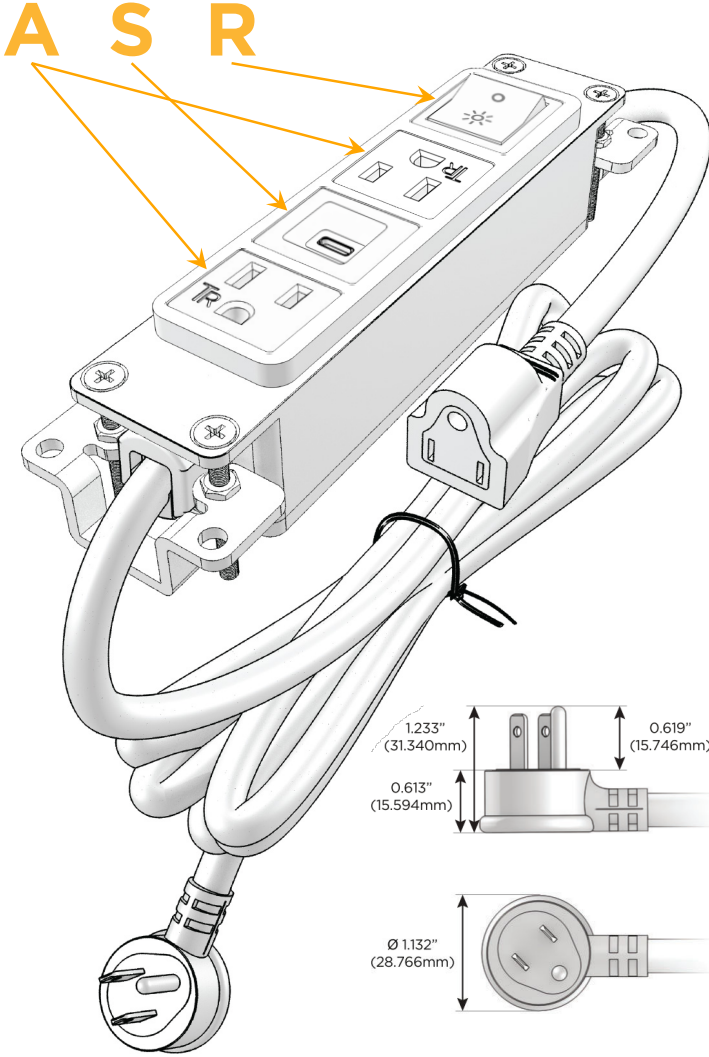

### Module/Port Options:

- A** Tamper Resistant AC Receptacle
- E** USB-A & USB-C (20W)
- M** Double USB-A (Fast Charging Ports - 18W)
- H** HDMI
- 6** CAT 6
- 12** RJ 12
- X** Switched AC
- Y** 3-Way Switch (Low Voltage)
- V** USB-C (45W High Speed Charging Port)
- S** USB-C (25W High Speed Charging Port)
- R** Switched AC (Rocker Switch)
- D** Dimmer Switch

### Plug:

Supplied with Low Profile Flat 45° Angle 120 VAC Plug

Optional Standard Straight 120 VAC Plug

Optional Straight 120 VAC Pass-through Plug

- CLEAN, COMPACT DESIGN
- STREAMLINED
- LOW PROFILE
- SIDE-EXITING CORDS
- PLUG & PLAY
- 6' AC CORD & PLUG (FLAT PLUG STANDARD)
- CUSTOMIZABLE CONFIGURATIONS AND FINISHES
- UL LISTED FOR MOUNTING IN FURNITURE
- 15A

# M-POWER-4T

AC POWER & DATA CONNECTIVITY SOLUTION

M-POWER-4TW-ASAR-WAB

Specs:

**Modules/Ports:**

- A** Tamper Resistant AC Receptacle
- S** USB-C (25W High Speed Charging Port)
- R** Switched AC (Rocker Switch)