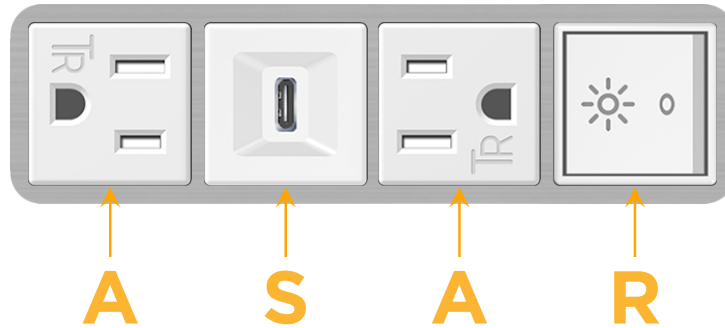

M-POWER-4T

AC POWER & DATA CONNECTIVITY SOLUTION

M-POWER-4TW-ASAR-SS4B

Distributed by

Mormax Company, Inc.

8 Westchester Plaza

Elmsford, NY 10523

914-699-0101

sales@mormax.com

mormax.com

Metro Light & Power's line of power & data solutions offers sophisticated design elements combined with greater ease of installation. Streamlined and low-profile, enhanced by side-exiting cords, our outlets advance the industry with their cutting edge look and feel. We believe flexibility is key, and we provide a variety of mounting options, including the ability to mount in limited spaces. Our outlets are available in many finishes and configurations, in addition to a custom color and finish capability for our clients.

Bezel Finish: **STAINLESS STEEL BRUSHED**

Custom Finishes Available M-POWER-4TW-ASAR-SS4B

Features:

Module/Port Options:

- **A** Tamper Resistant AC Receptacle
- **E** USB-A & USB-C (20W)
- **M** Double USB-A (Fast Charging Ports - 18W)
- **H** HDMI
- **6** CAT 6
- **12** RJ 12
- **X** Switched AC
- **Y** 3-Way Switch (Low Voltage)
- **V** USB-C (45W High Speed Charging Port)
- **S** USB-C (25W High Speed Charging Port)
- **R** Switched AC (Rocker Switch)
- **D** Dimmer Switch

Plug:

Supplied with Low Profile Flat 45° Angle 120 VAC Plug

Optional Standard Straight 120 VAC Plug

Optional Straight 120 VAC Pass-through Plug

- CLEAN, COMPACT DESIGN
- STREAMLINED
- LOW PROFILE
- SIDE-EXITING CORDS
- PLUG & PLAY
- 6' AC CORD & PLUG (FLAT PLUG STANDARD)
- CUSTOMIZABLE CONFIGURATIONS AND FINISHES
- UL LISTED FOR MOUNTING IN FURNITURE
- 15A