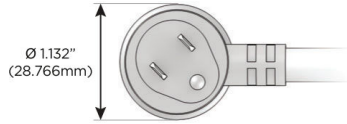

### Plug:

Supplied with Low Profile Flat 45° Angle 120 VAC Plug

Optional Standard Straight 120 VAC Plug

Optional Straight 120 VAC Pass-through Plug

- CLEAN, COMPACT DESIGN
- STREAMLINED
- LOW PROFILE
- SIDE-EXITING CORDS
- PLUG & PLAY
- 6' AC CORD & PLUG (FLAT PLUG STANDARD)
- CUSTOMIZABLE CONFIGURATIONS AND FINISHES
- UL LISTED FOR MOUNTING IN FURNITURE
- 15A

# M-POWER-4T

AC POWER & DATA CONNECTIVITY SOLUTION

M-POWER-4TW-ASAR-SS4B

Specs:

**Modules/Ports:**

- A** Tamper Resistant AC Receptacle
- S** USB-C (25W High Speed Charging Port)
- R** Switched AC (Rocker Switch)