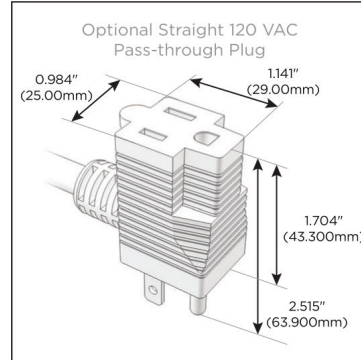

### Module/Port Options:

- A** Tamper Resistant AC Receptacle
- E** USB-A & USB-C (20W)
- M** Double USB-A (Fast Charging Ports - 18W)
- H** HDMI
- 6** CAT 6
- 12** RJ 12
- X** Switched AC
- Y** 3-Way Switch (Low Voltage)
- V** USB-C (45W High Speed Charging Port)
- S** USB-C (25W High Speed Charging Port)
- R** Switched AC (Rocker Switch)
- D** Dimmer Switch

### Plug:

Supplied with Low Profile Flat 45° Angle 120 VAC Plug

Optional Standard Straight 120 VAC Plug

Optional Straight 120 VAC Pass-through Plug

- CLEAN, COMPACT DESIGN
- STREAMLINED
- LOW PROFILE
- SIDE-EXITING CORDS
- PLUG & PLAY
- 6' AC CORD & PLUG (FLAT PLUG STANDARD)
- CUSTOMIZABLE CONFIGURATIONS AND FINISHES
- UL LISTED FOR MOUNTING IN FURNITURE
- 15A

# M-POWER-4T

AC POWER & DATA CONNECTIVITY SOLUTION

M-POWER-4TW-ASAR-SS4B

Specs:

**Modules/Ports:**

- A** Tamper Resistant AC Receptacle
- S** USB-C (25W High Speed Charging Port)
- R** Switched AC (Rocker Switch)