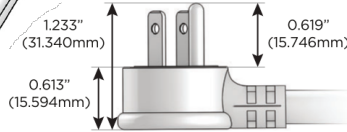

### Plug:

Supplied with Low Profile Flat 45° Angle 120 VAC Plug

Optional Standard Straight 120 VAC Plug

Optional Straight 120 VAC Pass-through Plug

- CLEAN, COMPACT DESIGN
- STREAMLINED
- LOW PROFILE
- SIDE-EXITING CORDS
- PLUG & PLAY
- 6' AC CORD & PLUG (FLAT PLUG STANDARD)
- CUSTOMIZABLE CONFIGURATIONS AND FINISHES
- UL LISTED FOR MOUNTING IN FURNITURE
- 15A

# M-POWER-4T

AC POWER & DATA CONNECTIVITY SOLUTION

M-POWER-4TW-ASAR-SS4B

Specs:

**Modules/Ports:**

- A** Tamper Resistant AC Receptacle
- S** USB-C (25W High Speed Charging Port)
- R** Switched AC (Rocker Switch)