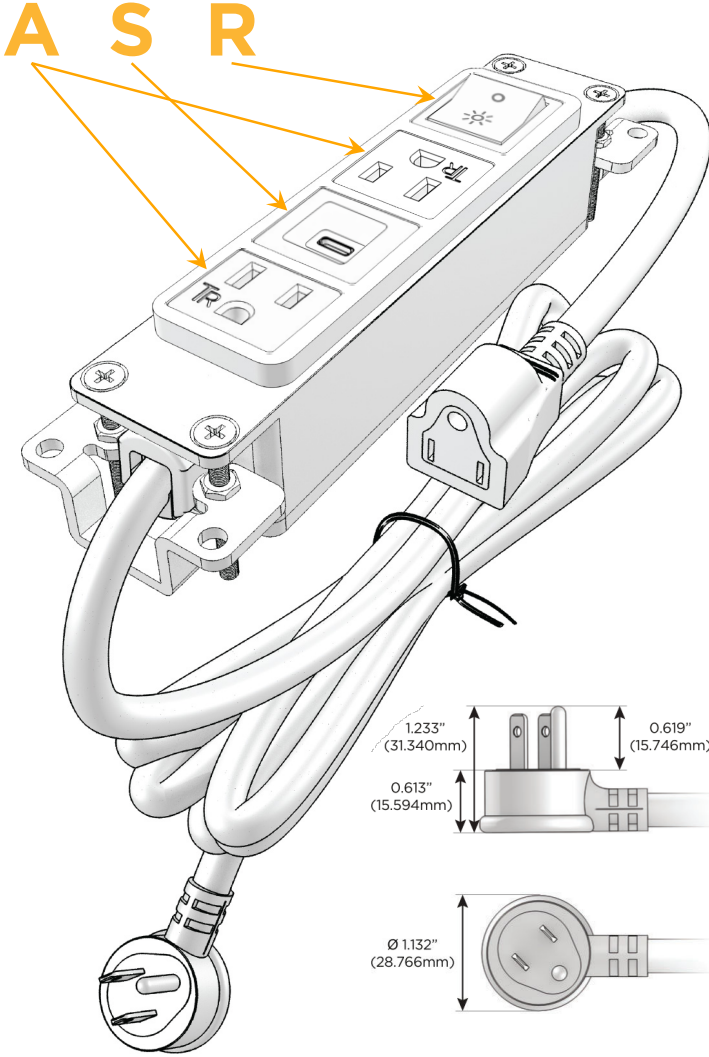

### Module/Port Options:

- A** Tamper Resistant AC Receptacle
- E** USB-A & USB-C (20W)
- M** Double USB-A (Fast Charging Ports - 18W)
- H** HDMI
- 6** CAT 6
- 12** RJ 12
- X** Switched AC
- Y** 3-Way Switch (Low Voltage)
- V** USB-C (45W High Speed Charging Port)
- S** USB-C (25W High Speed Charging Port)
- R** Switched AC (Rocker Switch)
- D** Dimmer Switch

### Plug:

Supplied with Low Profile Flat 45° Angle 120 VAC Plug

Optional Standard Straight 120 VAC Plug

Optional Straight 120 VAC Pass-through Plug

- CLEAN, COMPACT DESIGN
- STREAMLINED
- LOW PROFILE
- SIDE-EXITING CORDS
- PLUG & PLAY
- 6' AC CORD & PLUG (FLAT PLUG STANDARD)
- CUSTOMIZABLE CONFIGURATIONS AND FINISHES
- UL LISTED FOR MOUNTING IN FURNITURE
- 15A

# M-POWER-4T

AC POWER & DATA CONNECTIVITY SOLUTION

M-POWER-4TW-ASAR-SS4B

Specs:

**Modules/Ports:**

- A** Tamper Resistant AC Receptacle
- S** USB-C (25W High Speed Charging Port)
- R** Switched AC (Rocker Switch)