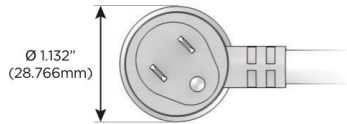

### Plug:

Supplied with Low Profile Flat 45° Angle 120 VAC Plug

Optional Standard Straight 120 VAC Plug

Optional Straight 120 VAC Pass-through Plug

- CLEAN, COMPACT DESIGN
- STREAMLINED
- LOW PROFILE
- SIDE-EXITING CORDS
- PLUG & PLAY
- 6' AC CORD & PLUG (FLAT PLUG STANDARD)
- CUSTOMIZABLE CONFIGURATIONS AND FINISHES
- UL LISTED FOR MOUNTING IN FURNITURE
- 15A

# M-POWER-4T

AC POWER & DATA CONNECTIVITY SOLUTION

M-POWER-4TW-ASAR-SS4AB

Specs:

**Modules/Ports:**

- A** Tamper Resistant AC Receptacle
- S** USB-C (25W High Speed Charging Port)
- R** Switched AC (Rocker Switch)