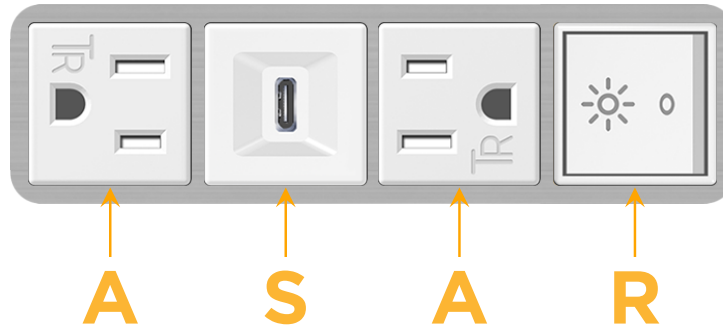

M-POWER-4T

AC POWER & DATA CONNECTIVITY SOLUTION

M-POWER-4TW-ASAR-SS4AB

Distributed by

Mormax Company, Inc.

8 Westchester Plaza

Elmsford, NY 10523

914-699-0101

sales@mormax.com

mormax.com

Metro Light & Power's line of power & data solutions offers sophisticated design elements combined with greater ease of installation. Streamlined and low-profile, enhanced by side-exiting cords, our outlets advance the industry with their cutting edge look and feel. We believe flexibility is key, and we provide a variety of mounting options, including the ability to mount in limited spaces. Our outlets are available in many finishes and configurations, in addition to a custom color and finish capability for our clients.

Bezel Finish: **BRUSHED STAINLESS (ABS)**

Custom Finishes Available M-POWER-4TW-ASAR-SS4AB

Features:

Module/Port Options:

- **A** Tamper Resistant AC Receptacle
- **E** USB-A & USB-C (20W)
- **M** Double USB-A (Fast Charging Ports - 18W)
- **H** HDMI
- **6** CAT 6
- **12** RJ 12
- **X** Switched AC
- **Y** 3-Way Switch (Low Voltage)
- **V** USB-C (45W High Speed Charging Port)
- **S** USB-C (25W High Speed Charging Port)
- **R** Switched AC (Rocker Switch)
- **D** Dimmer Switch

Plug:

Supplied with Low Profile Flat 45° Angle 120 VAC Plug

Optional Standard Straight 120 VAC Plug

Optional Straight 120 VAC Pass-through Plug

- CLEAN, COMPACT DESIGN
- STREAMLINED
- LOW PROFILE
- SIDE-EXITING CORDS
- PLUG & PLAY
- 6' AC CORD & PLUG (FLAT PLUG STANDARD)
- CUSTOMIZABLE CONFIGURATIONS AND FINISHES
- UL LISTED FOR MOUNTING IN FURNITURE
- 15A