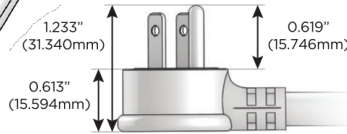

### Plug:

Supplied with Low Profile Flat 45° Angle 120 VAC Plug

Optional Standard Straight 120 VAC Plug

Optional Straight 120 VAC Pass-through Plug

- CLEAN, COMPACT DESIGN
- STREAMLINED
- LOW PROFILE
- SIDE-EXITING CORDS
- PLUG & PLAY
- 6' AC CORD & PLUG (FLAT PLUG STANDARD)
- CUSTOMIZABLE CONFIGURATIONS AND FINISHES
- UL LISTED FOR MOUNTING IN FURNITURE
- 15A

# M-POWER-4T

AC POWER & DATA CONNECTIVITY SOLUTION

M-POWER-4TW-ASAR-SS4AB

Specs:

**Modules/Ports:**

- A** Tamper Resistant AC Receptacle
- S** USB-C (25W High Speed Charging Port)
- R** Switched AC (Rocker Switch)