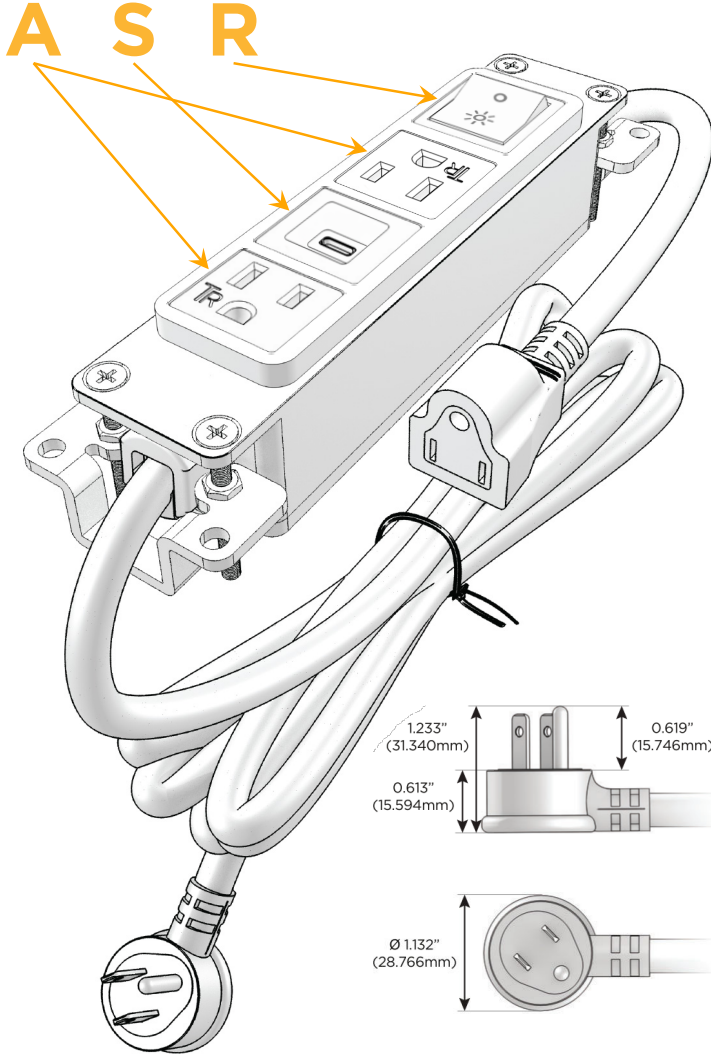

### Module/Port Options:

- A** Tamper Resistant AC Receptacle
- E** USB-A & USB-C (20W)
- M** Double USB-A (Fast Charging Ports - 18W)
- H** HDMI
- 6** CAT 6
- 12** RJ 12
- X** Switched AC
- Y** 3-Way Switch (Low Voltage)
- V** USB-C (45W High Speed Charging Port)
- S** USB-C (25W High Speed Charging Port)
- R** Switched AC (Rocker Switch)
- D** Dimmer Switch

### Plug:

Supplied with Low Profile Flat 45° Angle 120 VAC Plug

Optional Standard Straight 120 VAC Plug

Optional Straight 120 VAC Pass-through Plug

- CLEAN, COMPACT DESIGN
- STREAMLINED
- LOW PROFILE
- SIDE-EXITING CORDS
- PLUG & PLAY
- 6' AC CORD & PLUG (FLAT PLUG STANDARD)
- CUSTOMIZABLE CONFIGURATIONS AND FINISHES
- UL LISTED FOR MOUNTING IN FURNITURE
- 15A

# M-POWER-4T

AC POWER & DATA CONNECTIVITY SOLUTION

M-POWER-4TW-ASAR-SS4AB

Specs:

**Modules/Ports:**

- A** Tamper Resistant AC Receptacle
- S** USB-C (25W High Speed Charging Port)
- R** Switched AC (Rocker Switch)