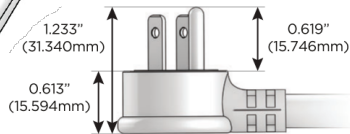

M-POWER-4T

AC POWER & DATA CONNECTIVITY SOLUTION

M-POWER-4TW-ASAR-SAB

Specs:

Modules/Ports:

- A** Tamper Resistant AC Receptacle
- S** USB-C (25W High Speed Charging Port)
- R** Switched AC (Rocker Switch)