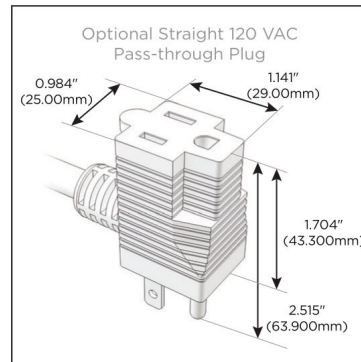

Plug:

Supplied with Low Profile Flat 45° Angle 120 VAC Plug

Optional Standard Straight 120 VAC Plug

Optional Straight 120 VAC Pass-through Plug

- CLEAN, COMPACT DESIGN
- STREAMLINED
- LOW PROFILE
- SIDE-EXITING CORDS
- PLUG & PLAY
- 6' AC CORD & PLUG (FLAT PLUG STANDARD)
- CUSTOMIZABLE CONFIGURATIONS AND FINISHES
- UL LISTED FOR MOUNTING IN FURNITURE
- 15A

M-POWER-4T

AC POWER & DATA CONNECTIVITY SOLUTION

M-POWER-4TW-ASAR-SAB

Specs:

Modules/Ports:

- A** Tamper Resistant AC Receptacle
- S** USB-C (25W High Speed Charging Port)
- R** Switched AC (Rocker Switch)