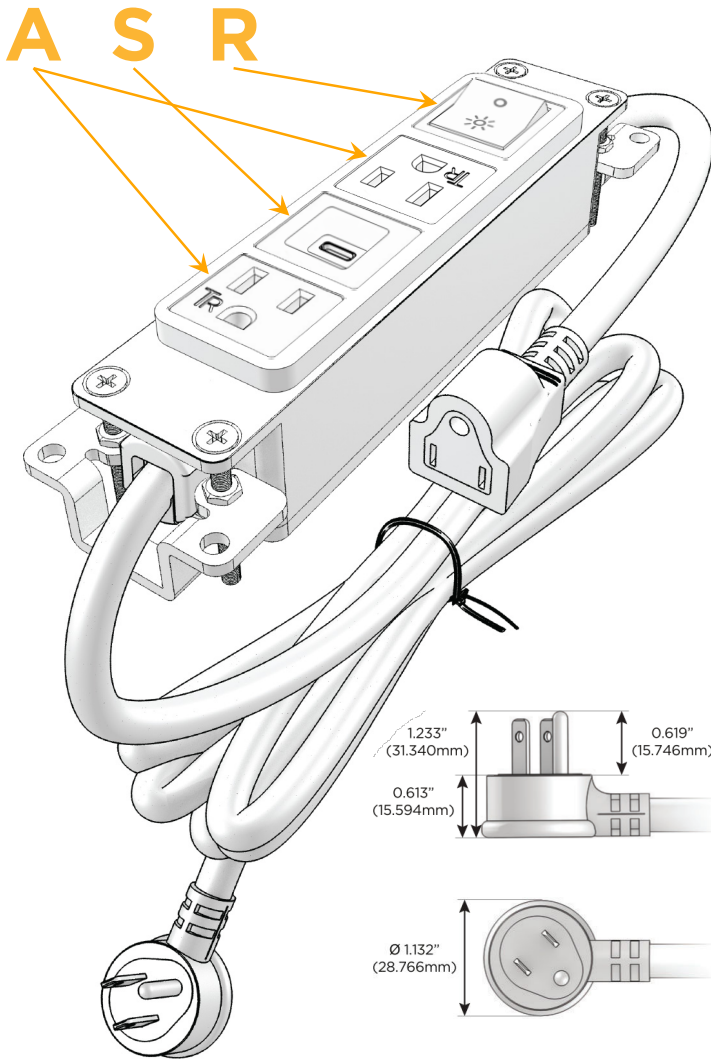

Bezel Finish: **SATIN NICKEL (ABS)**

Custom Finishes Available M-POWER-4TW-ASAR-SAB

Features:

Module/Port Options:

- A** Tamper Resistant AC Receptacle
- E** USB-A & USB-C (20W)
- M** Double USB-A (Fast Charging Ports - 18W)
- H** HDMI
- 6** CAT 6
- 12** RJ 12
- X** Switched AC
- Y** 3-Way Switch (Low Voltage)
- V** USB-C (45W High Speed Charging Port)
- S** USB-C (25W High Speed Charging Port)
- R** Switched AC (Rocker Switch)
- D** Dimmer Switch

Plug:

Supplied with Low Profile Flat 45° Angle 120 VAC Plug

Optional Standard Straight 120 VAC Plug

Optional Straight 120 VAC Pass-through Plug

- CLEAN, COMPACT DESIGN
- STREAMLINED
- LOW PROFILE
- SIDE-EXITING CORDS
- PLUG & PLAY
- 6' AC CORD & PLUG (FLAT PLUG STANDARD)
- CUSTOMIZABLE CONFIGURATIONS AND FINISHES
- UL LISTED FOR MOUNTING IN FURNITURE
- 15A

M-POWER-4T

AC POWER & DATA CONNECTIVITY SOLUTION

M-POWER-4TW-ASAR-SAB

Specs:

Modules/Ports:

- A** Tamper Resistant AC Receptacle
- S** USB-C (25W High Speed Charging Port)
- R** Switched AC (Rocker Switch)