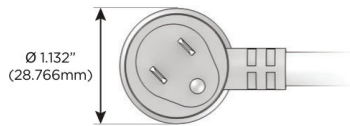

Plug:

Supplied with Low Profile Flat 45° Angle 120 VAC Plug

Optional Standard Straight 120 VAC Plug

Optional Straight 120 VAC Pass-through Plug

- CLEAN, COMPACT DESIGN
- STREAMLINED
- LOW PROFILE
- SIDE-EXITING CORDS
- PLUG & PLAY
- 6' AC CORD & PLUG (FLAT PLUG STANDARD)
- CUSTOMIZABLE CONFIGURATIONS AND FINISHES
- UL LISTED FOR MOUNTING IN FURNITURE
- 15A

M-POWER-4T

AC POWER & DATA CONNECTIVITY SOLUTION

M-POWER-4TW-ASAR-SAB

Specs:

Modules/Ports:

- A** Tamper Resistant AC Receptacle
- S** USB-C (25W High Speed Charging Port)
- R** Switched AC (Rocker Switch)