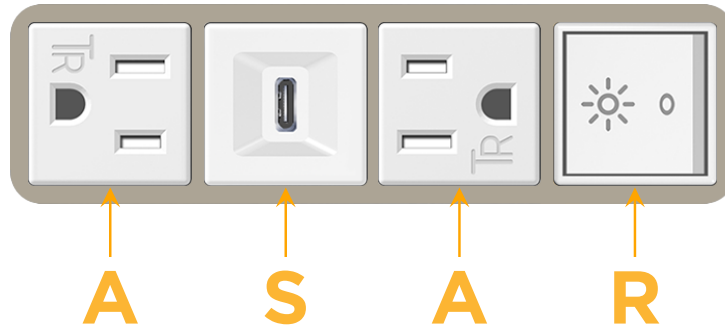

Bezel Finish: **SATIN NICKEL (ABS)**

Custom Finishes Available M-POWER-4TW-ASAR-SAB

Features:

Module/Port Options:

- A** Tamper Resistant AC Receptacle
- E** USB-A & USB-C (20W)
- M** Double USB-A (Fast Charging Ports - 18W)
- H** HDMI
- 6** CAT 6
- 12** RJ 12
- X** Switched AC
- Y** 3-Way Switch (Low Voltage)
- V** USB-C (45W High Speed Charging Port)
- S** USB-C (25W High Speed Charging Port)
- R** Switched AC (Rocker Switch)
- D** Dimmer Switch

Plug:

Supplied with Low Profile Flat 45° Angle 120 VAC Plug

Optional Standard Straight 120 VAC Plug

Optional Straight 120 VAC Pass-through Plug

- CLEAN, COMPACT DESIGN
- STREAMLINED
- LOW PROFILE
- SIDE-EXITING CORDS
- PLUG & PLAY
- 6' AC CORD & PLUG (FLAT PLUG STANDARD)
- CUSTOMIZABLE CONFIGURATIONS AND FINISHES
- UL LISTED FOR MOUNTING IN FURNITURE
- 15A

M-POWER-4T

AC POWER & DATA CONNECTIVITY SOLUTION

M-POWER-4TW-ASAR-SAB

Specs:

Modules/Ports:

- A** Tamper Resistant AC Receptacle
- S** USB-C (25W High Speed Charging Port)
- R** Switched AC (Rocker Switch)