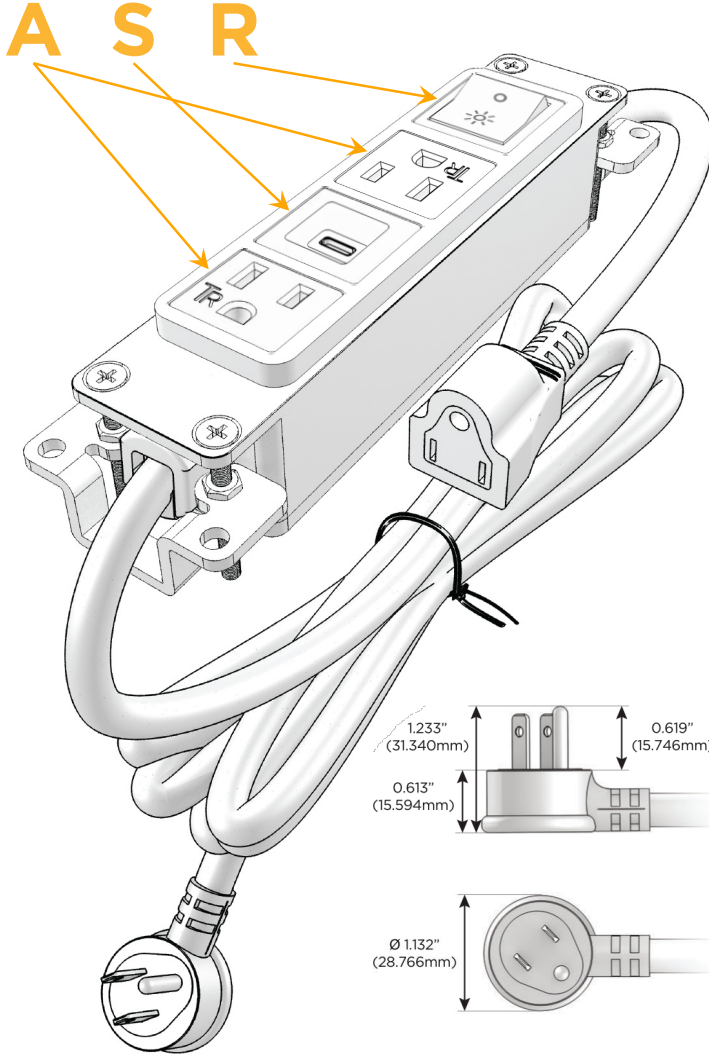

### Module/Port Options:

- A** Tamper Resistant AC Receptacle
- E** USB-A & USB-C (20W)
- M** Double USB-A (Fast Charging Ports - 18W)
- H** HDMI
- 6** CAT 6
- 12** RJ 12
- X** Switched AC
- Y** 3-Way Switch (Low Voltage)
- V** USB-C (45W High Speed Charging Port)
- S** USB-C (25W High Speed Charging Port)
- R** Switched AC (Rocker Switch)
- D** Dimmer Switch

### Plug:

Supplied with Low Profile Flat 45° Angle 120 VAC Plug

Optional Standard Straight 120 VAC Plug

Optional Straight 120 VAC Pass-through Plug

- CLEAN, COMPACT DESIGN
- STREAMLINED
- LOW PROFILE
- SIDE-EXITING CORDS
- PLUG & PLAY
- 6' AC CORD & PLUG (FLAT PLUG STANDARD)
- CUSTOMIZABLE CONFIGURATIONS AND FINISHES
- UL LISTED FOR MOUNTING IN FURNITURE
- 15A

# M-POWER-4T

AC POWER & DATA CONNECTIVITY SOLUTION

M-POWER-4TW-ASAR-MAB

Specs:

**Modules/Ports:**

- A** Tamper Resistant AC Receptacle
- S** USB-C (25W High Speed Charging Port)
- R** Switched AC (Rocker Switch)