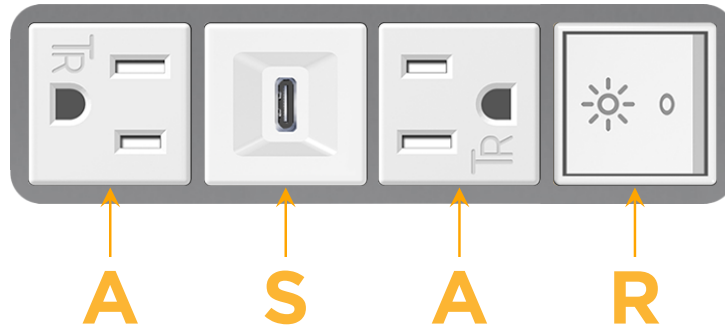

M-POWER-4T

AC POWER & DATA CONNECTIVITY SOLUTION

M-POWER-4TW-ASAR-MAB

Distributed by

Mormax Company, Inc.

8 Westchester Plaza

Elmsford, NY 10523

914-699-0101

sales@mormax.com

mormax.com

Metro Light & Power's line of power & data solutions offers sophisticated design elements combined with greater ease of installation. Streamlined and low-profile, enhanced by side-exiting cords, our outlets advance the industry with their cutting edge look and feel. We believe flexibility is key, and we provide a variety of mounting options, including the ability to mount in limited spaces. Our outlets are available in many finishes and configurations, in addition to a custom color and finish capability for our clients.

Bezel Finish: **MAGNESIUM (ABS)**

Custom Finishes Available M-POWER-4TW-ASAR-MAB

Features:

Module/Port Options:

- **A** Tamper Resistant AC Receptacle
- **E** USB-A & USB-C (20W)
- **M** Double USB-A (Fast Charging Ports - 18W)
- **H** HDMI
- **6** CAT 6
- **12** RJ 12
- **X** Switched AC
- **Y** 3-Way Switch (Low Voltage)
- **V** USB-C (45W High Speed Charging Port)
- **S** USB-C (25W High Speed Charging Port)
- **R** Switched AC (Rocker Switch)
- **D** Dimmer Switch

Plug:

Supplied with Low Profile Flat 45° Angle 120 VAC Plug

Optional Standard Straight 120 VAC Plug

Optional Straight 120 VAC Pass-through Plug

- CLEAN, COMPACT DESIGN
- STREAMLINED
- LOW PROFILE
- SIDE-EXITING CORDS
- PLUG & PLAY
- 6' AC CORD & PLUG (FLAT PLUG STANDARD)
- CUSTOMIZABLE CONFIGURATIONS AND FINISHES
- UL LISTED FOR MOUNTING IN FURNITURE
- 15A