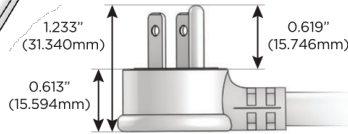

### Plug:

Supplied with Low Profile Flat 45° Angle 120 VAC Plug

Optional Standard Straight 120 VAC Plug

Optional Straight 120 VAC Pass-through Plug

- CLEAN, COMPACT DESIGN
- STREAMLINED
- LOW PROFILE
- SIDE-EXITING CORDS
- PLUG & PLAY
- 6' AC CORD & PLUG (FLAT PLUG STANDARD)
- CUSTOMIZABLE CONFIGURATIONS AND FINISHES
- UL LISTED FOR MOUNTING IN FURNITURE
- 15A

# M-POWER-4T

AC POWER & DATA CONNECTIVITY SOLUTION

M-POWER-4TW-ASAR-MAB

Specs:

**Modules/Ports:**

- A** Tamper Resistant AC Receptacle
- S** USB-C (25W High Speed Charging Port)
- R** Switched AC (Rocker Switch)