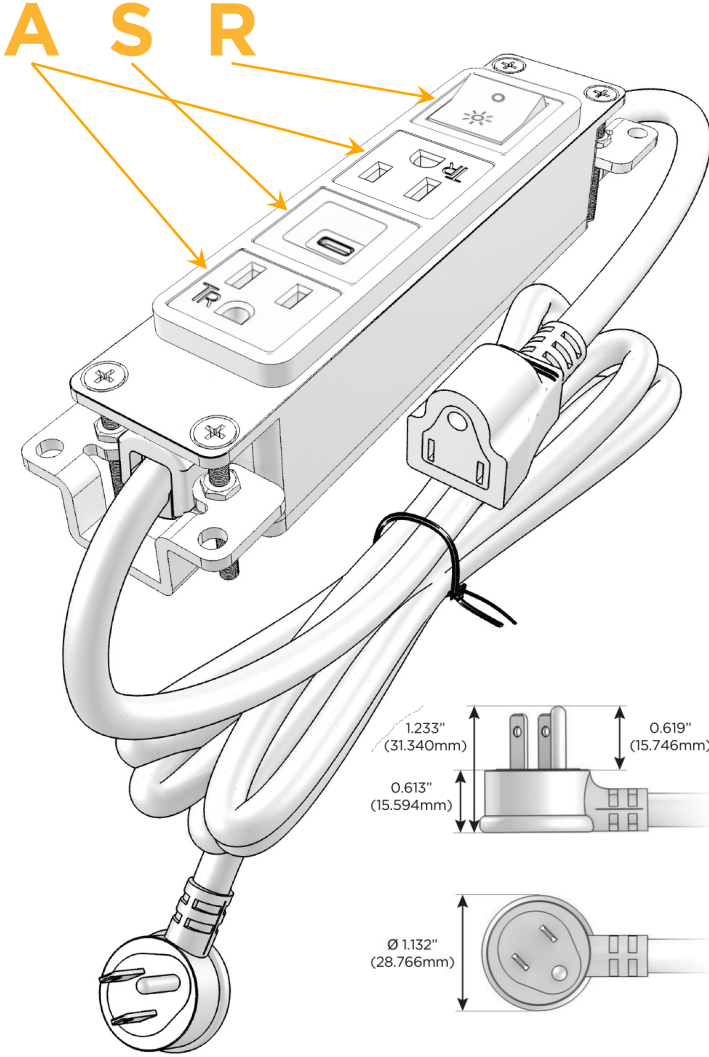

Bezel Finish: **CHROME (ABS)**

Custom Finishes Available M-POWER-4TW-ASAR-CRAB

Features:

Module/Port Options:

- A** Tamper Resistant AC Receptacle
- E** USB-A & USB-C (20W)
- M** Double USB-A (Fast Charging Ports - 18W)
- H** HDMI
- 6** CAT 6
- 12** RJ 12
- X** Switched AC
- Y** 3-Way Switch (Low Voltage)
- V** USB-C (45W High Speed Charging Port)
- S** USB-C (25W High Speed Charging Port)
- R** Switched AC (Rocker Switch)
- D** Dimmer Switch

Plug:

Supplied with Low Profile Flat 45° Angle 120 VAC Plug

Optional Standard Straight 120 VAC Plug

Optional Straight 120 VAC Pass-through Plug

- CLEAN, COMPACT DESIGN
- STREAMLINED
- LOW PROFILE
- SIDE-EXITING CORDS
- PLUG & PLAY
- 6' AC CORD & PLUG (FLAT PLUG STANDARD)
- CUSTOMIZABLE CONFIGURATIONS AND FINISHES
- UL LISTED FOR MOUNTING IN FURNITURE
- 15A

M-POWER-4T

AC POWER & DATA CONNECTIVITY SOLUTION

M-POWER-4TW-ASAR-CRAB

Specs:

Modules/Ports:

- A** Tamper Resistant AC Receptacle
- S** USB-C (25W High Speed Charging Port)
- R** Switched AC (Rocker Switch)