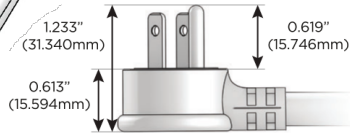

M-POWER-4T

AC POWER & DATA CONNECTIVITY SOLUTION

M-POWER-4TW-ASAR-CRAB

Specs:

Modules/Ports:

- A** Tamper Resistant AC Receptacle
- S** USB-C (25W High Speed Charging Port)
- R** Switched AC (Rocker Switch)