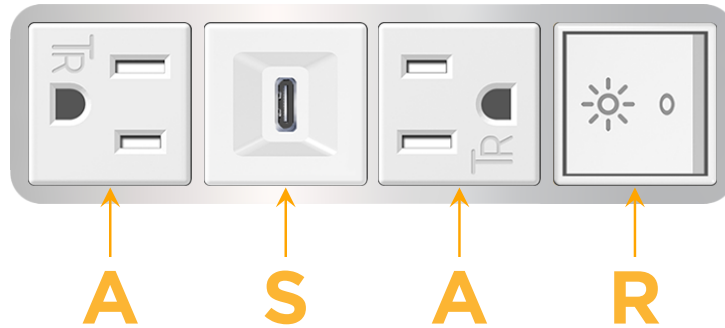

Bezel Finish: **CHROME (ABS)**

Custom Finishes Available M-POWER-4TW-ASAR-CRAB

Features:

Module/Port Options:

- A** Tamper Resistant AC Receptacle
- E** USB-A & USB-C (20W)
- M** Double USB-A (Fast Charging Ports - 18W)
- H** HDMI
- 6** CAT 6
- 12** RJ 12
- X** Switched AC
- Y** 3-Way Switch (Low Voltage)
- V** USB-C (45W High Speed Charging Port)
- S** USB-C (25W High Speed Charging Port)
- R** Switched AC (Rocker Switch)
- D** Dimmer Switch

Plug:

Supplied with Low Profile Flat 45° Angle 120 VAC Plug

Optional Standard Straight 120 VAC Plug

Optional Straight 120 VAC Pass-through Plug

- CLEAN, COMPACT DESIGN
- STREAMLINED
- LOW PROFILE
- SIDE-EXITING CORDS
- PLUG & PLAY
- 6' AC CORD & PLUG (FLAT PLUG STANDARD)
- CUSTOMIZABLE CONFIGURATIONS AND FINISHES
- UL LISTED FOR MOUNTING IN FURNITURE
- 15A

M-POWER-4T

AC POWER & DATA CONNECTIVITY SOLUTION

M-POWER-4TW-ASAR-CRAB

Specs:

Modules/Ports:

- A** Tamper Resistant AC Receptacle
- S** USB-C (25W High Speed Charging Port)
- R** Switched AC (Rocker Switch)