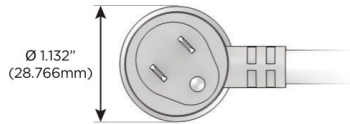

Plug:

Supplied with Low Profile Flat 45° Angle 120 VAC Plug

Optional Standard Straight 120 VAC Plug

Optional Straight 120 VAC Pass-through Plug

- CLEAN, COMPACT DESIGN
- STREAMLINED
- LOW PROFILE
- SIDE-EXITING CORDS
- PLUG & PLAY
- 6' AC CORD & PLUG (FLAT PLUG STANDARD)
- CUSTOMIZABLE CONFIGURATIONS AND FINISHES
- UL LISTED FOR MOUNTING IN FURNITURE
- 15A

M-POWER-4T

AC POWER & DATA CONNECTIVITY SOLUTION

M-POWER-4TW-ASAR-CRAB

Specs:

Modules/Ports:

- A** Tamper Resistant AC Receptacle
- S** USB-C (25W High Speed Charging Port)
- R** Switched AC (Rocker Switch)