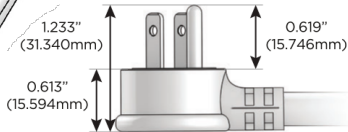

M-POWER-4T

AC POWER & DATA CONNECTIVITY SOLUTION

M-POWER-4TW-ASAR-CHAB

Specs:

Modules/Ports:

- A** Tamper Resistant AC Receptacle
- S** USB-C (25W High Speed Charging Port)
- R** Switched AC (Rocker Switch)