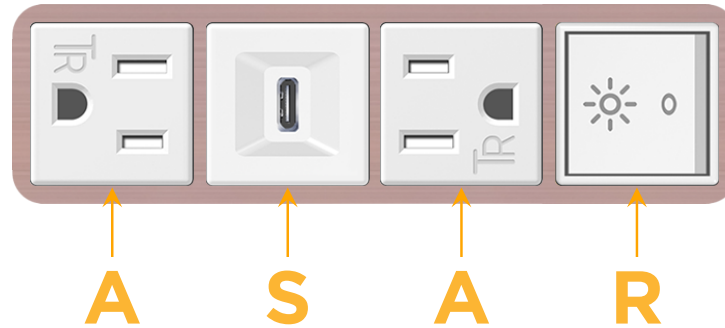

Bezel Finish: **CHAMPAGNE (ABS)**

Custom Finishes Available M-POWER-4TW-ASAR-CHAB

Features:

Module/Port Options:

- A** Tamper Resistant AC Receptacle
- E** USB-A & USB-C (20W)
- M** Double USB-A (Fast Charging Ports - 18W)
- H** HDMI
- 6** CAT 6
- 12** RJ 12
- X** Switched AC
- Y** 3-Way Switch (Low Voltage)
- V** USB-C (45W High Speed Charging Port)
- S** USB-C (25W High Speed Charging Port)
- R** Switched AC (Rocker Switch)
- D** Dimmer Switch

Plug:

Supplied with Low Profile Flat 45° Angle 120 VAC Plug

Optional Standard Straight 120 VAC Plug

Optional Straight 120 VAC Pass-through Plug

- CLEAN, COMPACT DESIGN
- STREAMLINED
- LOW PROFILE
- SIDE-EXITING CORDS
- PLUG & PLAY
- 6' AC CORD & PLUG (FLAT PLUG STANDARD)
- CUSTOMIZABLE CONFIGURATIONS AND FINISHES
- UL LISTED FOR MOUNTING IN FURNITURE
- 15A

M-POWER-4T

AC POWER & DATA CONNECTIVITY SOLUTION

M-POWER-4TW-ASAR-CHAB

Specs:

Modules/Ports:

- A** Tamper Resistant AC Receptacle
- S** USB-C (25W High Speed Charging Port)
- R** Switched AC (Rocker Switch)