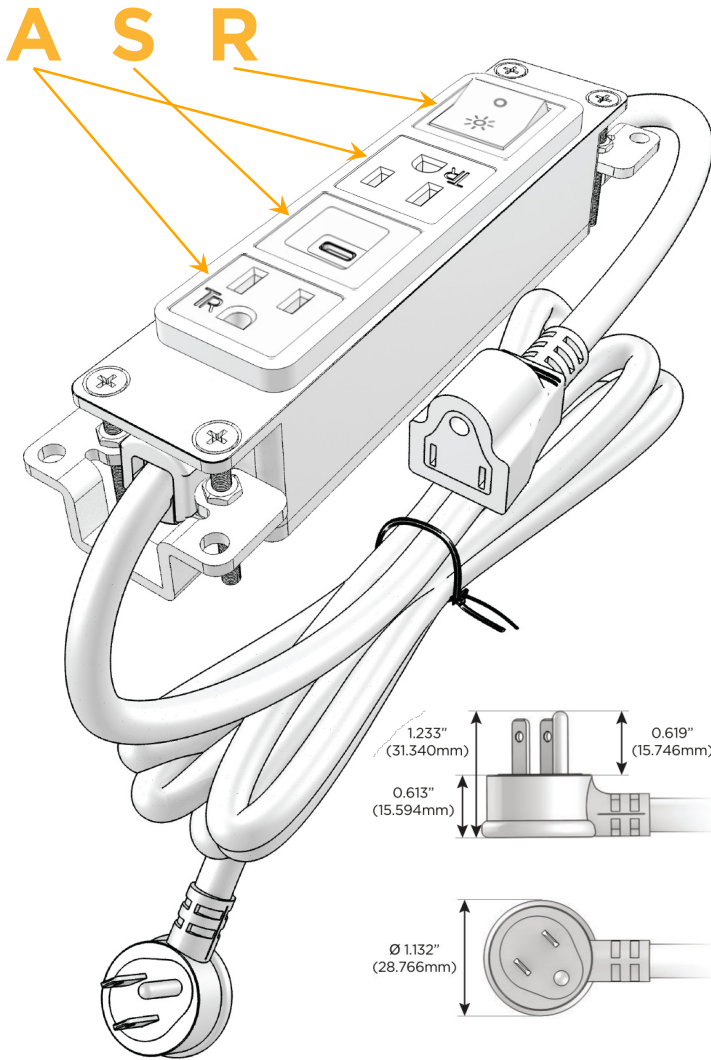

Bezel Finish: **CHAMPAGNE (ABS)**

Custom Finishes Available M-POWER-4TW-ASAR-CHAB

Features:

Module/Port Options:

- A** Tamper Resistant AC Receptacle
- E** USB-A & USB-C (20W)
- M** Double USB-A (Fast Charging Ports - 18W)
- H** HDMI
- 6** CAT 6
- 12** RJ 12
- X** Switched AC
- Y** 3-Way Switch (Low Voltage)
- V** USB-C (45W High Speed Charging Port)
- S** USB-C (25W High Speed Charging Port)
- R** Switched AC (Rocker Switch)
- D** Dimmer Switch

Plug:

Supplied with Low Profile Flat 45° Angle 120 VAC Plug

Optional Standard Straight 120 VAC Plug

Optional Straight 120 VAC Pass-through Plug

- CLEAN, COMPACT DESIGN
- STREAMLINED
- LOW PROFILE
- SIDE-EXITING CORDS
- PLUG & PLAY
- 6' AC CORD & PLUG (FLAT PLUG STANDARD)
- CUSTOMIZABLE CONFIGURATIONS AND FINISHES
- UL LISTED FOR MOUNTING IN FURNITURE
- 15A

M-POWER-4T

AC POWER & DATA CONNECTIVITY SOLUTION

M-POWER-4TW-ASAR-CHAB

Specs:

Modules/Ports:

- A** Tamper Resistant AC Receptacle
- S** USB-C (25W High Speed Charging Port)
- R** Switched AC (Rocker Switch)