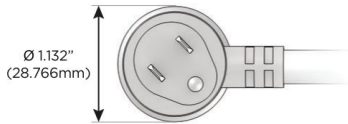

Plug:

Supplied with Low Profile Flat 45° Angle 120 VAC Plug

Optional Standard Straight 120 VAC Plug

Optional Straight 120 VAC Pass-through Plug

- CLEAN, COMPACT DESIGN
- STREAMLINED
- LOW PROFILE
- SIDE-EXITING CORDS
- PLUG & PLAY
- 6' AC CORD & PLUG (FLAT PLUG STANDARD)
- CUSTOMIZABLE CONFIGURATIONS AND FINISHES
- UL LISTED FOR MOUNTING IN FURNITURE
- 15A

M-POWER-4T

AC POWER & DATA CONNECTIVITY SOLUTION

M-POWER-4TW-ASAR-CHAB

Specs:

Modules/Ports:

- A** Tamper Resistant AC Receptacle
- S** USB-C (25W High Speed Charging Port)
- R** Switched AC (Rocker Switch)