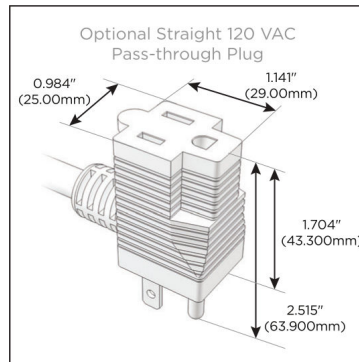

Plug:

Supplied with Low Profile Flat 45° Angle 120 VAC Plug

Optional Standard Straight 120 VAC Plug

Optional Straight 120 VAC Pass-through Plug

- CLEAN, COMPACT DESIGN
- STREAMLINED
- LOW PROFILE
- SIDE-EXITING CORDS
- PLUG & PLAY
- 6' AC CORD & PLUG (FLAT PLUG STANDARD)
- CUSTOMIZABLE CONFIGURATIONS AND FINISHES
- UL LISTED FOR MOUNTING IN FURNITURE
- 15A

M-POWER-4T

AC POWER & DATA CONNECTIVITY SOLUTION

M-POWER-4TW-ASAR-CHAB

Specs:

Modules/Ports:

- A** Tamper Resistant AC Receptacle
- S** USB-C (25W High Speed Charging Port)
- R** Switched AC (Rocker Switch)