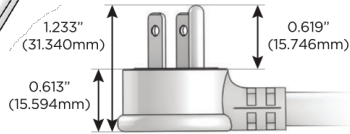

### Plug:

Supplied with Low Profile Flat 45° Angle 120 VAC Plug

Optional Standard Straight 120 VAC Plug

Optional Straight 120 VAC Pass-through Plug

- CLEAN, COMPACT DESIGN
- STREAMLINED
- LOW PROFILE
- SIDE-EXITING CORDS
- PLUG & PLAY
- 6' AC CORD & PLUG (FLAT PLUG STANDARD)
- CUSTOMIZABLE CONFIGURATIONS AND FINISHES
- UL LISTED FOR MOUNTING IN FURNITURE
- 15A

# M-POWER-4T

AC POWER & DATA CONNECTIVITY SOLUTION

M-POWER-4TW-ASAR-BZB

Specs:

**Modules/Ports:**

- A** Tamper Resistant AC Receptacle
- S** USB-C (25W High Speed Charging Port)
- R** Switched AC (Rocker Switch)