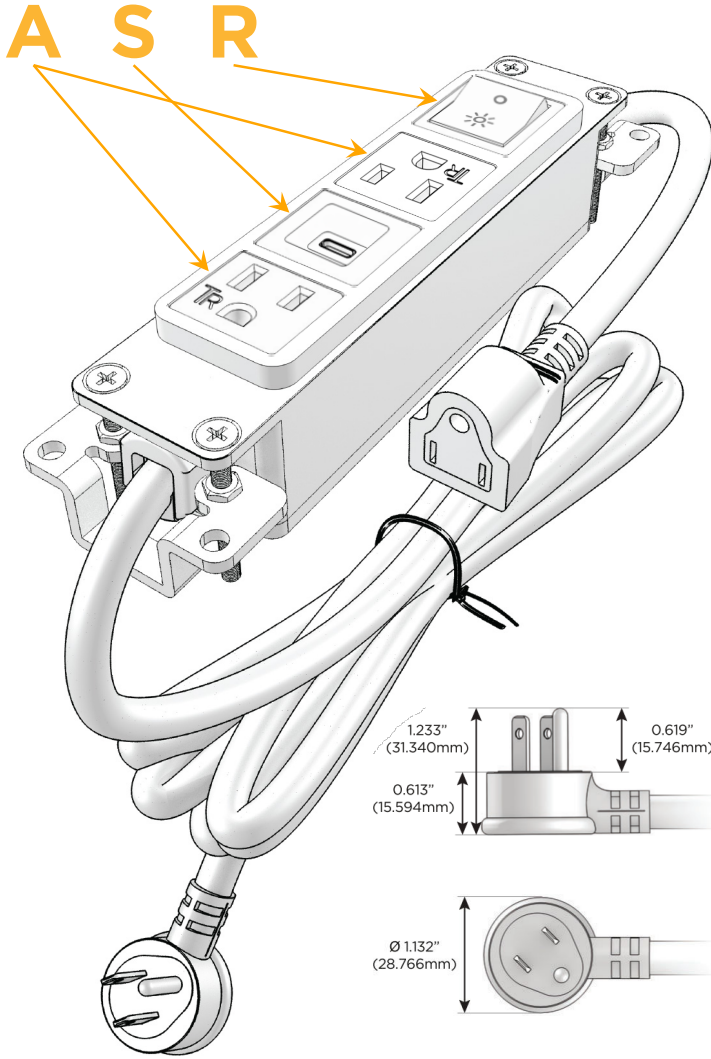

### Module/Port Options:

- A** Tamper Resistant AC Receptacle
- E** USB-A & USB-C (20W)
- M** Double USB-A (Fast Charging Ports - 18W)
- H** HDMI
- 6** CAT 6
- 12** RJ 12
- X** Switched AC
- Y** 3-Way Switch (Low Voltage)
- V** USB-C (45W High Speed Charging Port)
- S** USB-C (25W High Speed Charging Port)
- R** Switched AC (Rocker Switch)
- D** Dimmer Switch

### Plug:

Supplied with Low Profile Flat 45° Angle 120 VAC Plug

Optional Standard Straight 120 VAC Plug

Optional Straight 120 VAC Pass-through Plug

- CLEAN, COMPACT DESIGN
- STREAMLINED
- LOW PROFILE
- SIDE-EXITING CORDS
- PLUG & PLAY
- 6' AC CORD & PLUG (FLAT PLUG STANDARD)
- CUSTOMIZABLE CONFIGURATIONS AND FINISHES
- UL LISTED FOR MOUNTING IN FURNITURE
- 15A

# M-POWER-4T

AC POWER & DATA CONNECTIVITY SOLUTION

M-POWER-4TW-ASAR-BZB

Specs:

**Modules/Ports:**

- A** Tamper Resistant AC Receptacle
- S** USB-C (25W High Speed Charging Port)
- R** Switched AC (Rocker Switch)