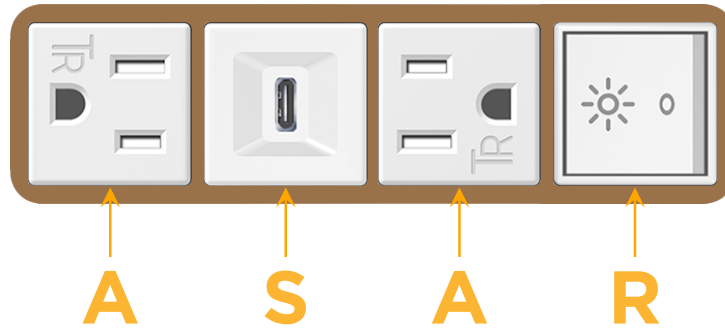

M-POWER-4T

AC POWER & DATA CONNECTIVITY SOLUTION

M-POWER-4TW-ASAR-BZB

Distributed by

Mormax Company, Inc.

8 Westchester Plaza

Elmsford, NY 10523

914-699-0101

sales@mormax.com

mormax.com

Metro Light & Power's line of power & data solutions offers sophisticated design elements combined with greater ease of installation. Streamlined and low-profile, enhanced by side-exiting cords, our outlets advance the industry with their cutting edge look and feel. We believe flexibility is key, and we provide a variety of mounting options, including the ability to mount in limited spaces. Our outlets are available in many finishes and configurations, in addition to a custom color and finish capability for our clients.

Bezel Finish: **SOLID BRONZE**

Custom Finishes Available M-POWER-4TW-ASAR-BZB

Features:

Module/Port Options:

- **A** Tamper Resistant AC Receptacle
- **E** USB-A & USB-C (20W)
- **M** Double USB-A (Fast Charging Ports - 18W)
- **H** HDMI
- **6** CAT 6
- **12** RJ 12
- **X** Switched AC
- **Y** 3-Way Switch (Low Voltage)
- **V** USB-C (45W High Speed Charging Port)
- **S** USB-C (25W High Speed Charging Port)
- **R** Switched AC (Rocker Switch)
- **D** Dimmer Switch

Plug:

Supplied with Low Profile Flat 45° Angle 120 VAC Plug

Optional Standard Straight 120 VAC Plug

Optional Straight 120 VAC Pass-through Plug

- CLEAN, COMPACT DESIGN
- STREAMLINED
- LOW PROFILE
- SIDE-EXITING CORDS
- PLUG & PLAY
- 6' AC CORD & PLUG (FLAT PLUG STANDARD)
- CUSTOMIZABLE CONFIGURATIONS AND FINISHES
- UL LISTED FOR MOUNTING IN FURNITURE
- 15A