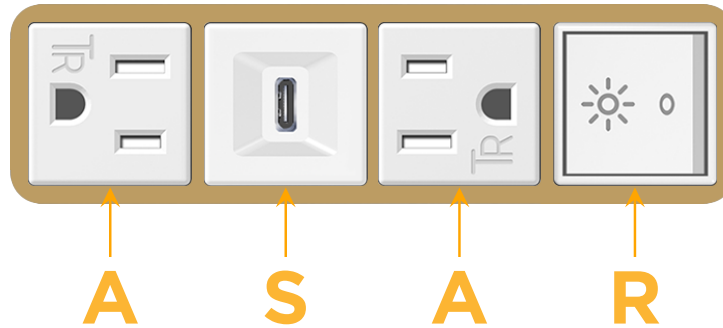

M-POWER-4T

AC POWER & DATA CONNECTIVITY SOLUTION

M-POWER-4TW-ASAR-BZAB

Distributed by

Mormax Company, Inc.

8 Westchester Plaza

Elmsford, NY 10523

914-699-0101

sales@mormax.com

mormax.com

Metro Light & Power's line of power & data solutions offers sophisticated design elements combined with greater ease of installation. Streamlined and low-profile, enhanced by side-exiting cords, our outlets advance the industry with their cutting edge look and feel. We believe flexibility is key, and we provide a variety of mounting options, including the ability to mount in limited spaces. Our outlets are available in many finishes and configurations, in addition to a custom color and finish capability for our clients.

Bezel Finish: **STANDARD BRONZE (ABS)**

Custom Finishes Available M-POWER-4TW-ASAR-BZAB

Features:

Module/Port Options:

- **A** Tamper Resistant AC Receptacle
- **E** USB-A & USB-C (20W)
- **M** Double USB-A (Fast Charging Ports - 18W)
- **H** HDMI
- **6** CAT 6
- **12** RJ 12
- **X** Switched AC
- **Y** 3-Way Switch (Low Voltage)
- **V** USB-C (45W High Speed Charging Port)
- **S** USB-C (25W High Speed Charging Port)
- **R** Switched AC (Rocker Switch)
- **D** Dimmer Switch

Plug:

Supplied with Low Profile Flat 45° Angle 120 VAC Plug

Optional Standard Straight 120 VAC Plug

Optional Straight 120 VAC Pass-through Plug

- CLEAN, COMPACT DESIGN
- STREAMLINED
- LOW PROFILE
- SIDE-EXITING CORDS
- PLUG & PLAY
- 6' AC CORD & PLUG (FLAT PLUG STANDARD)
- CUSTOMIZABLE CONFIGURATIONS AND FINISHES
- UL LISTED FOR MOUNTING IN FURNITURE
- 15A