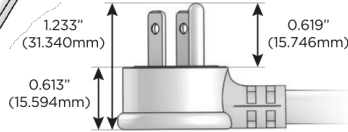

### Plug:

Supplied with Low Profile Flat 45° Angle 120 VAC Plug

Optional Standard Straight 120 VAC Plug

Optional Straight 120 VAC Pass-through Plug

- CLEAN, COMPACT DESIGN
- STREAMLINED
- LOW PROFILE
- SIDE-EXITING CORDS
- PLUG & PLAY
- 6' AC CORD & PLUG (FLAT PLUG STANDARD)
- CUSTOMIZABLE CONFIGURATIONS AND FINISHES
- UL LISTED FOR MOUNTING IN FURNITURE
- 15A

# M-POWER-4T

AC POWER & DATA CONNECTIVITY SOLUTION

M-POWER-4TW-ASAR-BZAB

Specs:

**Modules/Ports:**

- A** Tamper Resistant AC Receptacle
- S** USB-C (25W High Speed Charging Port)
- R** Switched AC (Rocker Switch)