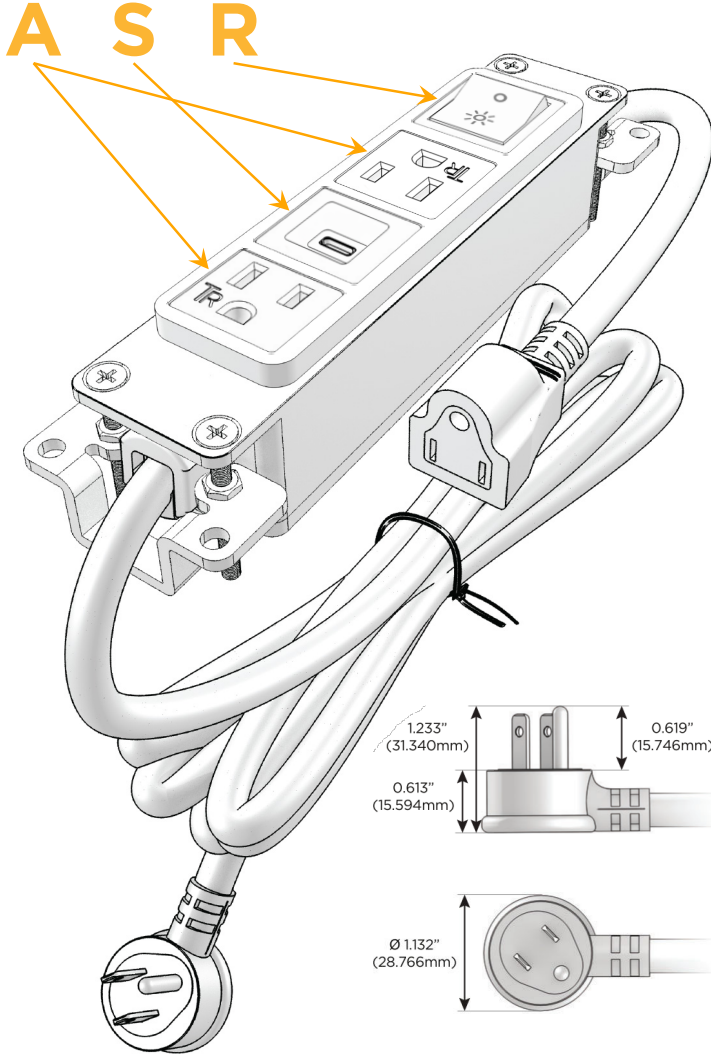

### Module/Port Options:

- A** Tamper Resistant AC Receptacle
- E** USB-A & USB-C (20W)
- M** Double USB-A (Fast Charging Ports - 18W)
- H** HDMI
- 6** CAT 6
- 12** RJ 12
- X** Switched AC
- Y** 3-Way Switch (Low Voltage)
- V** USB-C (45W High Speed Charging Port)
- S** USB-C (25W High Speed Charging Port)
- R** Switched AC (Rocker Switch)
- D** Dimmer Switch

### Plug:

Supplied with Low Profile Flat 45° Angle 120 VAC Plug

Optional Standard Straight 120 VAC Plug

Optional Straight 120 VAC Pass-through Plug

- CLEAN, COMPACT DESIGN
- STREAMLINED
- LOW PROFILE
- SIDE-EXITING CORDS
- PLUG & PLAY
- 6' AC CORD & PLUG (FLAT PLUG STANDARD)
- CUSTOMIZABLE CONFIGURATIONS AND FINISHES
- UL LISTED FOR MOUNTING IN FURNITURE
- 15A

# M-POWER-4T

AC POWER & DATA CONNECTIVITY SOLUTION

M-POWER-4TW-ASAR-BZAB

Specs:

**Modules/Ports:**

- A** Tamper Resistant AC Receptacle
- S** USB-C (25W High Speed Charging Port)
- R** Switched AC (Rocker Switch)