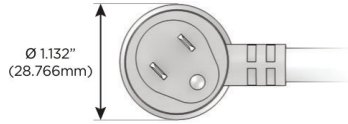

### Plug:

Supplied with Low Profile Flat 45° Angle 120 VAC Plug

Optional Standard Straight 120 VAC Plug

Optional Straight 120 VAC Pass-through Plug

- CLEAN, COMPACT DESIGN
- STREAMLINED
- LOW PROFILE
- SIDE-EXITING CORDS
- PLUG & PLAY
- 6' AC CORD & PLUG (FLAT PLUG STANDARD)
- CUSTOMIZABLE CONFIGURATIONS AND FINISHES
- UL LISTED FOR MOUNTING IN FURNITURE
- 15A

# M-POWER-4T

AC POWER & DATA CONNECTIVITY SOLUTION

M-POWER-4TW-ASAR-BZAB

Specs:

**Modules/Ports:**

- A** Tamper Resistant AC Receptacle
- S** USB-C (25W High Speed Charging Port)
- R** Switched AC (Rocker Switch)