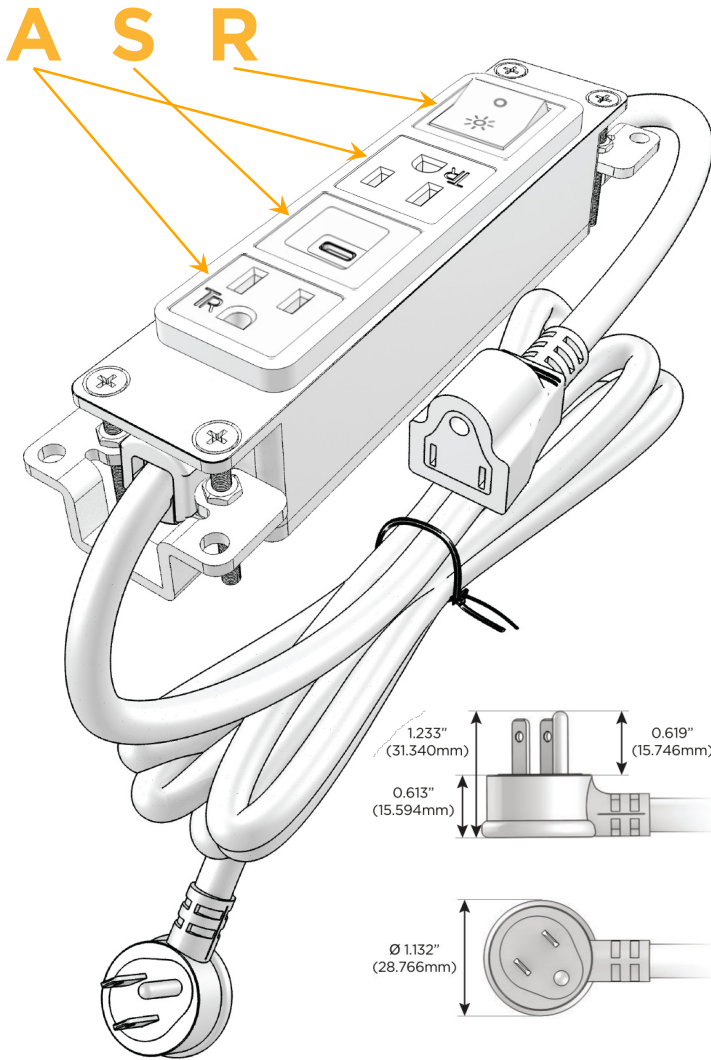

#### Module/Port Options:

- A Tamper Resistant AC Receptacle
- E USB-A & USB-C (20W)
- M Double USB-A (Fast Charging Ports - 18W)
- H HDMI
- 6 CAT 6
- 12 RJ 12
- X Switched AC
- Y 3-Way Switch (Low Voltage)
- V USB-C (45W High Speed Charging Port)
- S USB-C (25W High Speed Charging Port)
- R Switched AC (Rocker Switch)
- D Dimmer Switch

#### Plug:

- Supplied with Low Profile Flat 45° Angle 120 VAC Plug
- Optional Standard Straight 120 VAC Plug
- Optional Straight 120 VAC Pass-through Plug

- CLEAN, COMPACT DESIGN
- STREAMLINED
- LOW PROFILE
- SIDE-EXITING CORDS
- PLUG & PLAY
- 6' AC CORD & PLUG (FLAT PLUG STANDARD)
- CUSTOMIZABLE CONFIGURATIONS AND FINISHES
- UL LISTED FOR MOUNTING IN FURNITURE
- 15A

## AC POWER & DATA CONNECTIVITY SOLUTION

M-POWER-4TW-ASAR-BZ5AAB

Specs:

### Modules/Ports:

- A** Tamper Resistant AC Receptacle
- S** USB-C (25W High Speed Charging Port)
- R** Switched AC (Rocker Switch)

Distributed by

Mormax Company, Inc.

8 Westchester Plaza

Elmsford, NY 10523