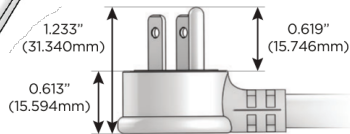

M-POWER-4T

AC POWER & DATA CONNECTIVITY SOLUTION

M-POWER-4TW-ASAR-BZ5AAB

Specs:

Modules/Ports:

- **A** Tamper Resistant AC Receptacle
- **S** USB-C (25W High Speed Charging Port)
- **R** Switched AC (Rocker Switch)