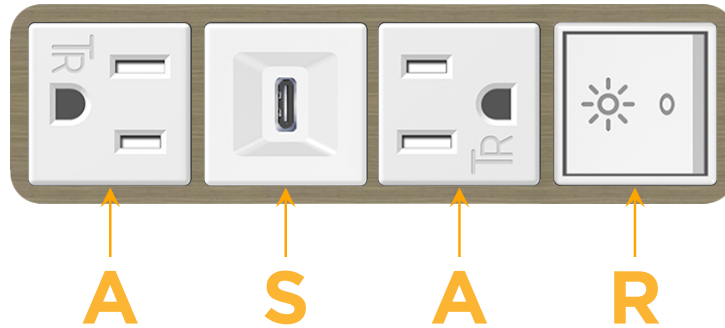

M-POWER-4T

AC POWER & DATA CONNECTIVITY SOLUTION

M-POWER-4TW-ASAR-BZ5AAB

Distributed by

Mormax Company, Inc.

8 Westchester Plaza

Elmsford, NY 10523

914-699-0101

sales@mormax.com

mormax.com

Metro Light & Power's line of power & data solutions offers sophisticated design elements combined with greater ease of installation. Streamlined and low-profile, enhanced by side-exiting cords, our outlets advance the industry with their cutting edge look and feel. We believe flexibility is key, and we provide a variety of mounting options, including the ability to mount in limited spaces. Our outlets are available in many finishes and configurations, in addition to a custom color and finish capability for our clients.

Bezel Finish: **ANTIQUED ARCHITECTURAL BRONZE (ABS)**

Custom Finishes Available M-POWER-4TW-ASAR-BZ5AAB

Features:

Module/Port Options:

- A Tamper Resistant AC Receptacle
- E USB-A & USB-C (20W)
- M Double USB-A (Fast Charging Ports - 18W)
- H HDMI
- 6 CAT 6
- 12 RJ 12
- X Switched AC
- Y 3-Way Switch (Low Voltage)
- V USB-C (45W High Speed Charging Port)
- S USB-C (25W High Speed Charging Port)
- R Switched AC (Rocker Switch)
- D Dimmer Switch

Plug:

- Supplied with Low Profile Flat 45° Angle 120 VAC Plug
- Optional Standard Straight 120 VAC Plug
- Optional Straight 120 VAC Pass-through Plug

- CLEAN, COMPACT DESIGN
- STREAMLINED
- LOW PROFILE
- SIDE-EXITING CORDS
- PLUG & PLAY
- 6' AC CORD & PLUG (FLAT PLUG STANDARD)
- CUSTOMIZABLE CONFIGURATIONS AND FINISHES
- UL LISTED FOR MOUNTING IN FURNITURE
- 15A