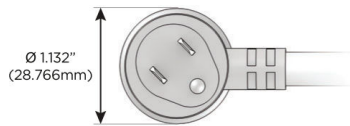

M-POWER-4T

AC POWER & DATA CONNECTIVITY SOLUTION

M-POWER-4TW-ASAR-BZ5AAB

Specs:

Modules/Ports:

- **A** Tamper Resistant AC Receptacle
- **S** USB-C (25W High Speed Charging Port)
- **R** Switched AC (Rocker Switch)