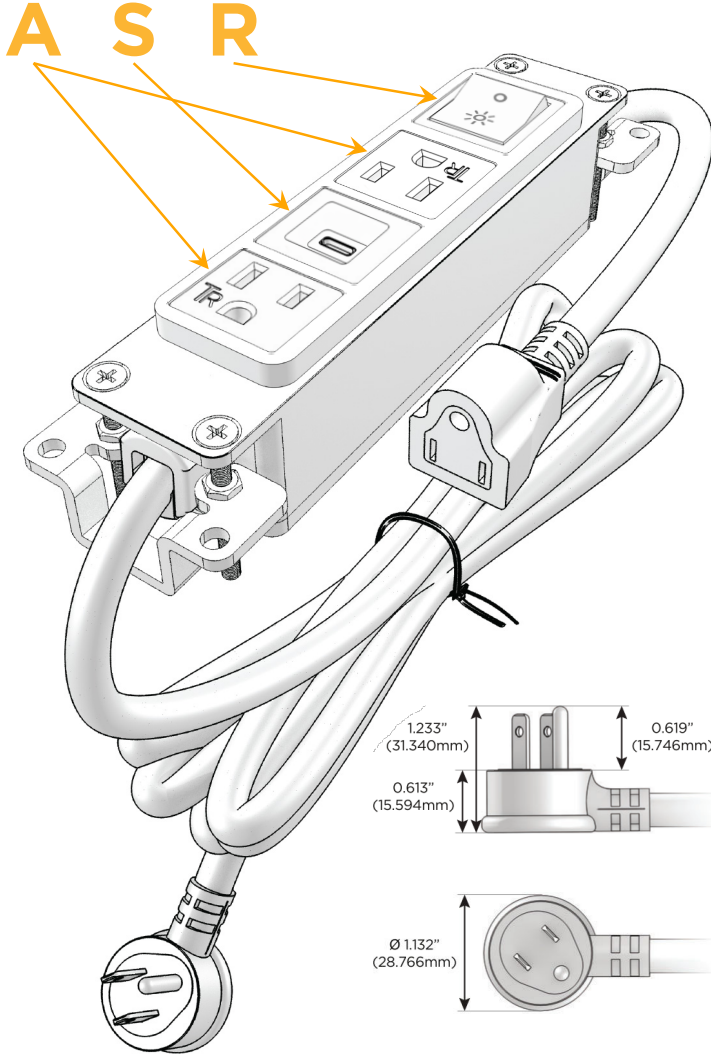

### Module/Port Options:

- A** Tamper Resistant AC Receptacle
- E** USB-A & USB-C (20W)
- M** Double USB-A (Fast Charging Ports - 18W)
- H** HDMI
- 6** CAT 6
- 12** RJ 12
- X** Switched AC
- Y** 3-Way Switch (Low Voltage)
- V** USB-C (45W High Speed Charging Port)
- S** USB-C (25W High Speed Charging Port)
- R** Switched AC (Rocker Switch)
- D** Dimmer Switch

### Plug:

Supplied with Low Profile Flat 45° Angle 120 VAC Plug

Optional Standard Straight 120 VAC Plug

Optional Straight 120 VAC Pass-through Plug

- CLEAN, COMPACT DESIGN
- STREAMLINED
- LOW PROFILE
- SIDE-EXITING CORDS
- PLUG & PLAY
- 6' AC CORD & PLUG (FLAT PLUG STANDARD)
- CUSTOMIZABLE CONFIGURATIONS AND FINISHES
- UL LISTED FOR MOUNTING IN FURNITURE
- 15A

# M-POWER-4T

AC POWER & DATA CONNECTIVITY SOLUTION

M-POWER-4TW-ASAR-BRAB

Specs:

**Modules/Ports:**

- A** Tamper Resistant AC Receptacle
- S** USB-C (25W High Speed Charging Port)
- R** Switched AC (Rocker Switch)