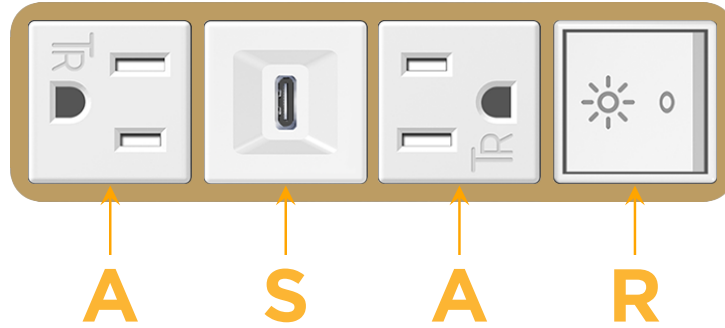

M-POWER-4T

AC POWER & DATA CONNECTIVITY SOLUTION

M-POWER-4TW-ASAR-BRAB

Distributed by

Mormax Company, Inc.

8 Westchester Plaza

Elmsford, NY 10523

914-699-0101

sales@mormax.com

mormax.com

Metro Light & Power's line of power & data solutions offers sophisticated design elements combined with greater ease of installation. Streamlined and low-profile, enhanced by side-exiting cords, our outlets advance the industry with their cutting edge look and feel. We believe flexibility is key, and we provide a variety of mounting options, including the ability to mount in limited spaces. Our outlets are available in many finishes and configurations, in addition to a custom color and finish capability for our clients.

Bezel Finish: **BRASS (ABS)**

Custom Finishes Available M-POWER-4TW-ASAR-BRAB

Features:

Module/Port Options:

- **A** Tamper Resistant AC Receptacle
- **E** USB-A & USB-C (20W)
- **M** Double USB-A (Fast Charging Ports - 18W)
- **H** HDMI
- **6** CAT 6
- **12** RJ 12
- **X** Switched AC
- **Y** 3-Way Switch (Low Voltage)
- **V** USB-C (45W High Speed Charging Port)
- **S** USB-C (25W High Speed Charging Port)
- **R** Switched AC (Rocker Switch)
- **D** Dimmer Switch

Plug:

Supplied with Low Profile Flat 45° Angle 120 VAC Plug

Optional Standard Straight 120 VAC Plug

Optional Straight 120 VAC Pass-through Plug

- CLEAN, COMPACT DESIGN
- STREAMLINED
- LOW PROFILE
- SIDE-EXITING CORDS
- PLUG & PLAY
- 6' AC CORD & PLUG (FLAT PLUG STANDARD)
- CUSTOMIZABLE CONFIGURATIONS AND FINISHES
- UL LISTED FOR MOUNTING IN FURNITURE
- 15A