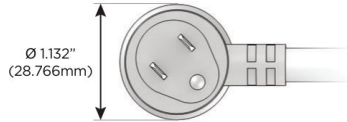

### Plug:

Supplied with Low Profile Flat 45° Angle 120 VAC Plug

Optional Standard Straight 120 VAC Plug

Optional Straight 120 VAC Pass-through Plug

- CLEAN, COMPACT DESIGN
- STREAMLINED
- LOW PROFILE
- SIDE-EXITING CORDS
- PLUG & PLAY
- 6' AC CORD & PLUG (FLAT PLUG STANDARD)
- CUSTOMIZABLE CONFIGURATIONS AND FINISHES
- UL LISTED FOR MOUNTING IN FURNITURE
- 15A

# M-POWER-4T

AC POWER & DATA CONNECTIVITY SOLUTION

M-POWER-4TW-ASAR-BRAB

Specs:

**Modules/Ports:**

- A** Tamper Resistant AC Receptacle
- S** USB-C (25W High Speed Charging Port)
- R** Switched AC (Rocker Switch)