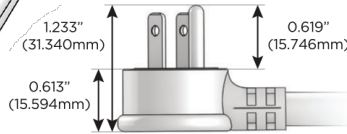

### Plug:

Supplied with Low Profile Flat 45° Angle 120 VAC Plug

Optional Standard Straight 120 VAC Plug

Optional Straight 120 VAC Pass-through Plug

- CLEAN, COMPACT DESIGN
- STREAMLINED
- LOW PROFILE
- SIDE-EXITING CORDS
- PLUG & PLAY
- 6' AC CORD & PLUG (FLAT PLUG STANDARD)
- CUSTOMIZABLE CONFIGURATIONS AND FINISHES
- UL LISTED FOR MOUNTING IN FURNITURE
- 15A

# M-POWER-4T

AC POWER & DATA CONNECTIVITY SOLUTION

M-POWER-4TW-ASAR-BRAB

Specs:

**Modules/Ports:**

- A** Tamper Resistant AC Receptacle
- S** USB-C (25W High Speed Charging Port)
- R** Switched AC (Rocker Switch)