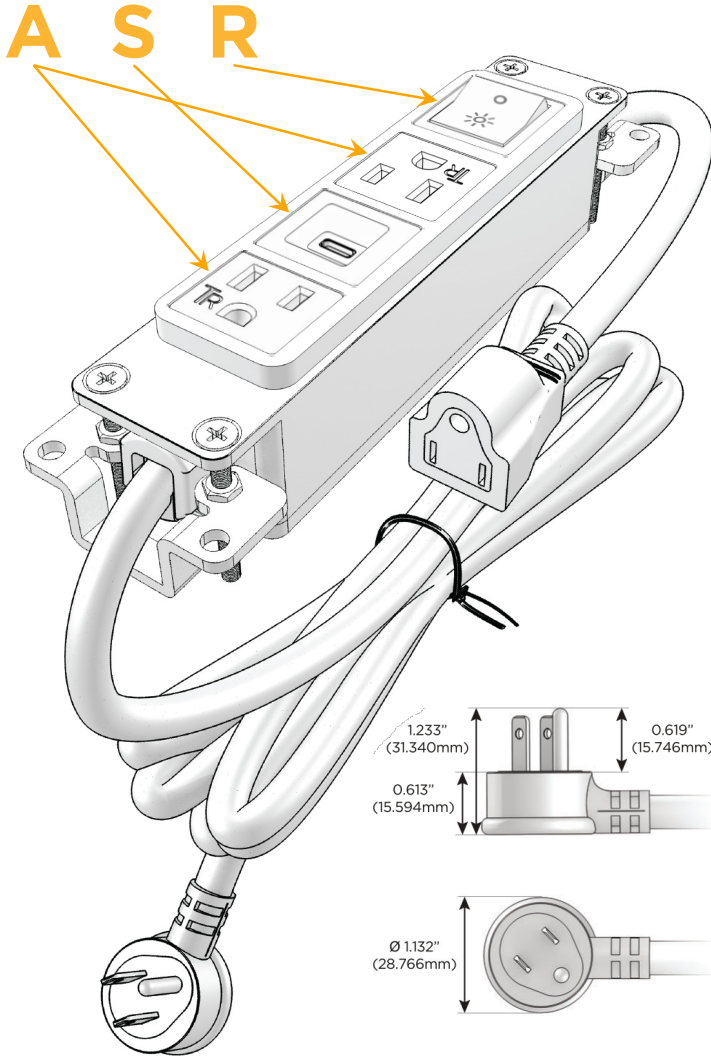

### Module/Port Options:

- A** Tamper Resistant AC Receptacle
- E** USB-A & USB-C (20W)
- M** Double USB-A (Fast Charging Ports - 18W)
- H** HDMI
- 6** CAT 6
- 12** RJ 12
- X** Switched AC
- Y** 3-Way Switch (Low Voltage)
- V** USB-C (45W High Speed Charging Port)
- S** USB-C (25W High Speed Charging Port)
- R** Switched AC (Rocker Switch)
- D** Dimmer Switch

### Plug:

Supplied with Low Profile Flat 45° Angle 120 VAC Plug

Optional Standard Straight 120 VAC Plug

Optional Straight 120 VAC Pass-through Plug

- CLEAN, COMPACT DESIGN
- STREAMLINED
- LOW PROFILE
- SIDE-EXITING CORDS
- PLUG & PLAY
- 6' AC CORD & PLUG (FLAT PLUG STANDARD)
- CUSTOMIZABLE CONFIGURATIONS AND FINISHES
- UL LISTED FOR MOUNTING IN FURNITURE
- 15A

# M-POWER-4T

AC POWER & DATA CONNECTIVITY SOLUTION

M-POWER-4TW-ASAR-BRAAB

Specs:

**Modules/Ports:**

- A** Tamper Resistant AC Receptacle
- S** USB-C (25W High Speed Charging Port)
- R** Switched AC (Rocker Switch)