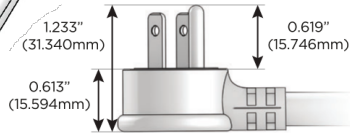

### Plug:

Supplied with Low Profile Flat 45° Angle 120 VAC Plug

Optional Standard Straight 120 VAC Plug

Optional Straight 120 VAC Pass-through Plug

- CLEAN, COMPACT DESIGN
- STREAMLINED
- LOW PROFILE
- SIDE-EXITING CORDS
- PLUG & PLAY
- 6' AC CORD & PLUG (FLAT PLUG STANDARD)
- CUSTOMIZABLE CONFIGURATIONS AND FINISHES
- UL LISTED FOR MOUNTING IN FURNITURE
- 15A

# M-POWER-4T

AC POWER & DATA CONNECTIVITY SOLUTION

M-POWER-4TW-ASAR-BRAAB

Specs:

**Modules/Ports:**

- A** Tamper Resistant AC Receptacle
- S** USB-C (25W High Speed Charging Port)
- R** Switched AC (Rocker Switch)