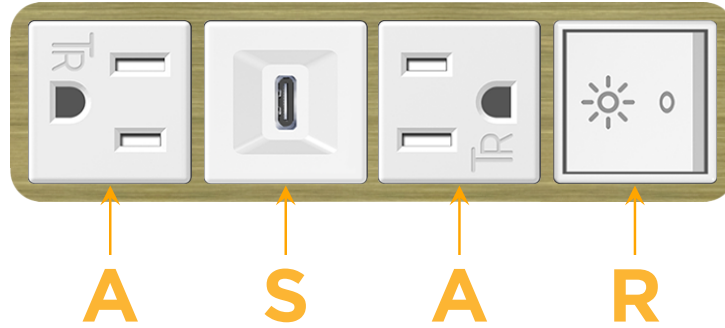

M-POWER-4T

AC POWER & DATA CONNECTIVITY SOLUTION

M-POWER-4TW-ASAR-BRAAB

Distributed by

Mormax Company, Inc.

8 Westchester Plaza

Elmsford, NY 10523

914-699-0101

sales@mormax.com

mormax.com

Metro Light & Power's line of power & data solutions offers sophisticated design elements combined with greater ease of installation. Streamlined and low-profile, enhanced by side-exiting cords, our outlets advance the industry with their cutting edge look and feel. We believe flexibility is key, and we provide a variety of mounting options, including the ability to mount in limited spaces. Our outlets are available in many finishes and configurations, in addition to a custom color and finish capability for our clients.

Bezel Finish: **BRASS ANTIQUED (ABS)**

Custom Finishes Available M-POWER-4TW-ASAR-BRAAB

Features:

Module/Port Options:

- **A** Tamper Resistant AC Receptacle
- **E** USB-A & USB-C (20W)
- **M** Double USB-A (Fast Charging Ports - 18W)
- **H** HDMI
- **6** CAT 6
- **12** RJ 12
- **X** Switched AC
- **Y** 3-Way Switch (Low Voltage)
- **V** USB-C (45W High Speed Charging Port)
- **S** USB-C (25W High Speed Charging Port)
- **R** Switched AC (Rocker Switch)
- **D** Dimmer Switch

Plug:

Supplied with Low Profile Flat 45° Angle 120 VAC Plug

Optional Standard Straight 120 VAC Plug

Optional Straight 120 VAC Pass-through Plug

- CLEAN, COMPACT DESIGN
- STREAMLINED
- LOW PROFILE
- SIDE-EXITING CORDS
- PLUG & PLAY
- 6' AC CORD & PLUG (FLAT PLUG STANDARD)
- CUSTOMIZABLE CONFIGURATIONS AND FINISHES
- UL LISTED FOR MOUNTING IN FURNITURE
- 15A