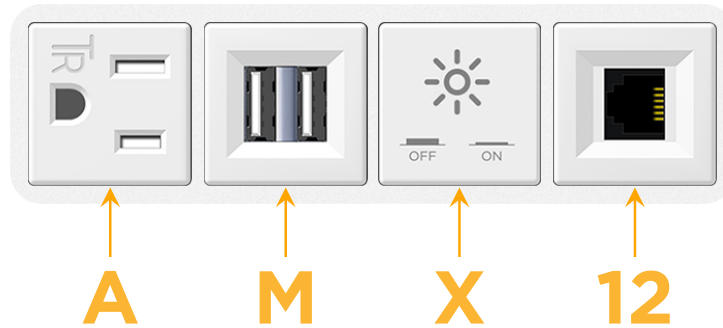

M-POWER-4T

AC POWER & DATA CONNECTIVITY SOLUTION

M-POWER-4TW-AMX12-WB

Distributed by

Mormax Company, Inc.

8 Westchester Plaza

Elmsford, NY 10523

914-699-0101

sales@mormax.com

mormax.com

Metro Light & Power's line of power & data solutions offers sophisticated design elements combined with greater ease of installation. Streamlined and low-profile, enhanced by side-exiting cords, our outlets advance the industry with their cutting edge look and feel. We believe flexibility is key, and we provide a variety of mounting options, including the ability to mount in limited spaces. Our outlets are available in many finishes and configurations, in addition to a custom color and finish capability for our clients.

Bezel Finish: **WHITE (STEEL)**
Custom Finishes Available M-POWER-4TW-AMX12-WB

Features:

Module/Port Options:

- **A** Tamper Resistant AC Receptacle
- **E** USB-A & USB-C (20W)
- **M** Double USB-A (Fast Charging Ports - 18W)
- **H** HDMI
- **6** CAT 6
- **12** RJ 12
- **X** Switched AC
- **Y** 3-Way Switch (Low Voltage)
- **V** USB-C (45W High Speed Charging Port)
- **S** USB-C (25W High Speed Charging Port)
- **R** Switched AC (Rocker Switch)
- **D** Dimmer Switch

Plug:

Supplied with Low Profile Flat 45° Angle 120 VAC Plug

Optional Standard Straight 120 VAC Plug

Optional Straight 120 VAC Pass-through Plug

- CLEAN, COMPACT DESIGN
- STREAMLINED
- LOW PROFILE
- SIDE-EXITING CORDS
- PLUG & PLAY
- 6' AC CORD & PLUG (FLAT PLUG STANDARD)
- CUSTOMIZABLE CONFIGURATIONS AND FINISHES
- UL LISTED FOR MOUNTING IN FURNITURE
- 15A