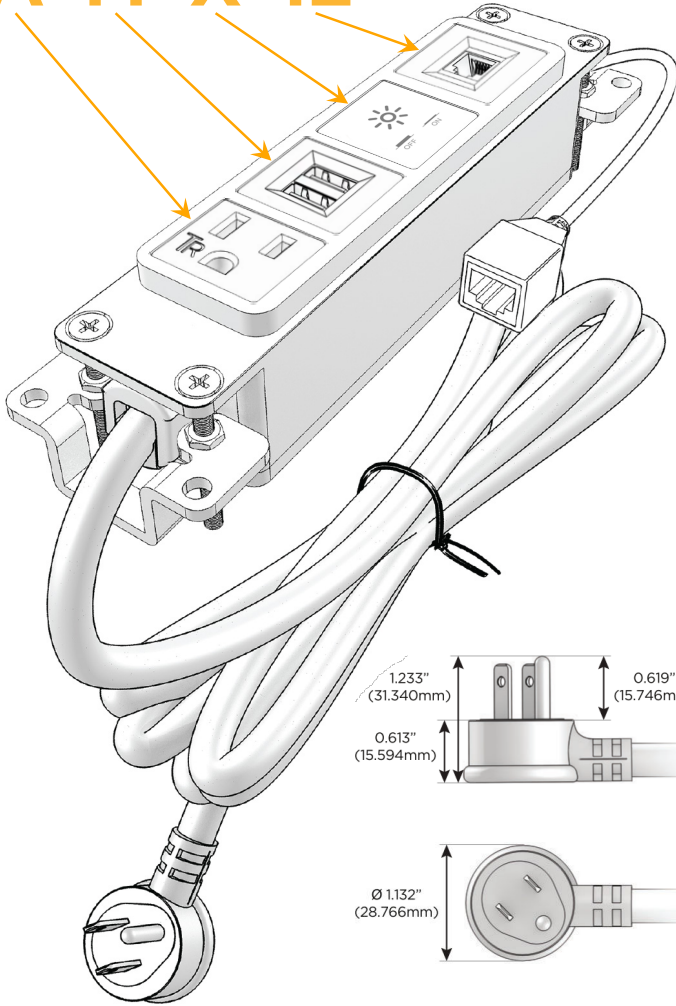

M-POWER-4T

AC POWER & DATA CONNECTIVITY SOLUTION

M-POWER-4TW-AMX12-WB

Specs:

Modules/Ports:

- **A** Tamper Resistant AC Receptacle
- **M** Double USB-A (Fast Charging Ports - 18W)
- **X** Switched AC
- **12** RJ 12

A M X 12