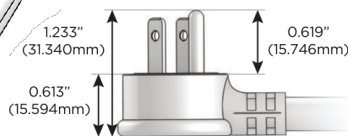

M-POWER-4T

AC POWER & DATA CONNECTIVITY SOLUTION

M-POWER-4TW-AMX12-CRAB

Specs:

Modules/Ports:

- **A** Tamper Resistant AC Receptacle
- **M** Double USB-A (Fast Charging Ports - 18W)
- **X** Switched AC
- **12** RJ 12

A M X 12