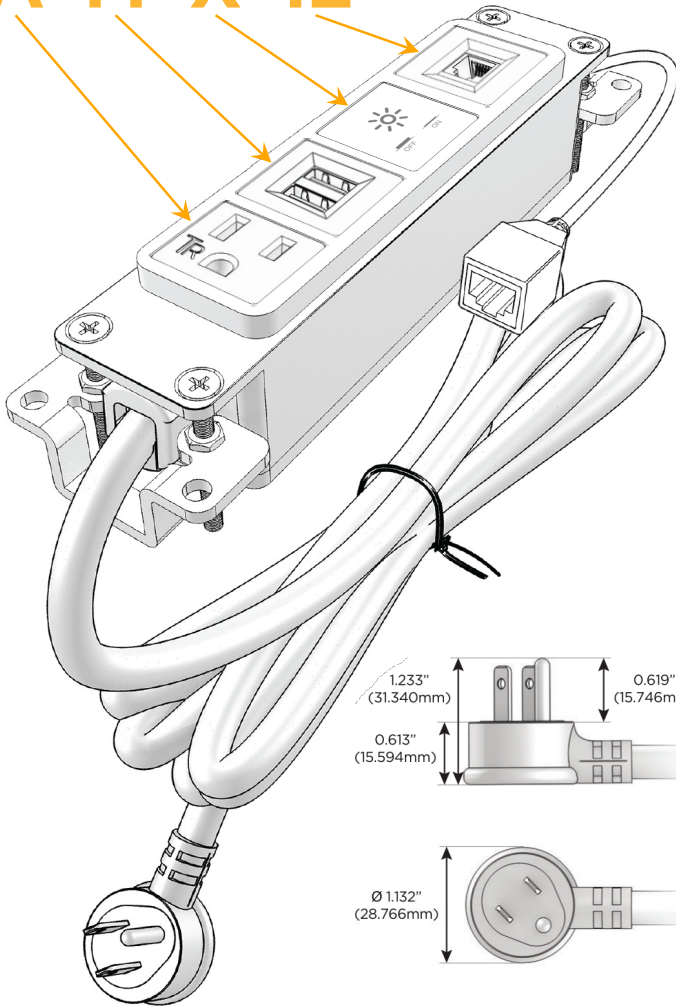

M-POWER-4T

AC POWER & DATA CONNECTIVITY SOLUTION

M-POWER-4TW-AMX12-CRAB

Specs:

Modules/Ports:

- **A** Tamper Resistant AC Receptacle
- **M** Double USB-A (Fast Charging Ports - 18W)
- **X** Switched AC
- **12** RJ 12

A M X 12