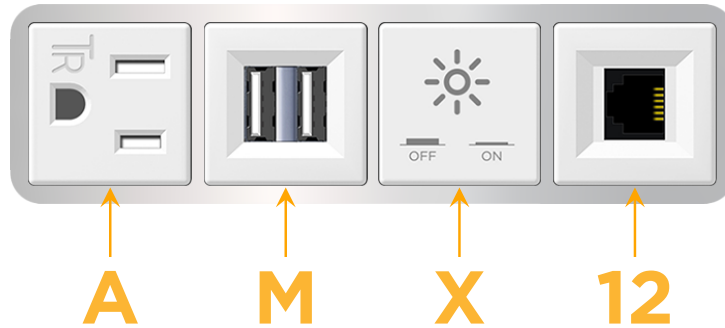

Bezel Finish: **CHROME (ABS)**

Custom Finishes Available M-POWER-4TW-AMX12-CRAB

Features:

Module/Port Options:

- A** Tamper Resistant AC Receptacle
- E** USB-A & USB-C (20W)
- M** Double USB-A (Fast Charging Ports - 18W)
- H** HDMI
- 6** CAT 6
- 12** RJ 12
- X** Switched AC
- Y** 3-Way Switch (Low Voltage)
- V** USB-C (45W High Speed Charging Port)
- S** USB-C (25W High Speed Charging Port)
- R** Switched AC (Rocker Switch)
- D** Dimmer Switch

Plug:

Supplied with Low Profile Flat 45° Angle 120 VAC Plug

Optional Standard Straight 120 VAC Plug

Optional Straight 120 VAC Pass-through Plug

- CLEAN, COMPACT DESIGN
- STREAMLINED
- LOW PROFILE
- SIDE-EXITING CORDS
- PLUG & PLAY
- 6' AC CORD & PLUG (FLAT PLUG STANDARD)
- CUSTOMIZABLE CONFIGURATIONS AND FINISHES
- UL LISTED FOR MOUNTING IN FURNITURE
- 15A

M-POWER-4T

AC POWER & DATA CONNECTIVITY SOLUTION

M-POWER-4TW-AMX12-CRAB

Specs:

Modules/Ports:

- A** Tamper Resistant AC Receptacle
- M** Double USB-A (Fast Charging Ports - 18W)
- X** Switched AC
- 12** RJ 12