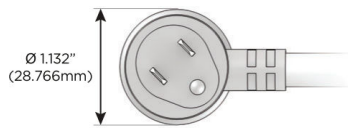

M-POWER-4T

AC POWER & DATA CONNECTIVITY SOLUTION

M-POWER-4TW-AMX12-CHAB

Specs:

Modules/Ports:

- **A** Tamper Resistant AC Receptacle
- **M** Double USB-A (Fast Charging Ports - 18W)
- **X** Switched AC
- **12** RJ 12

A M X 12