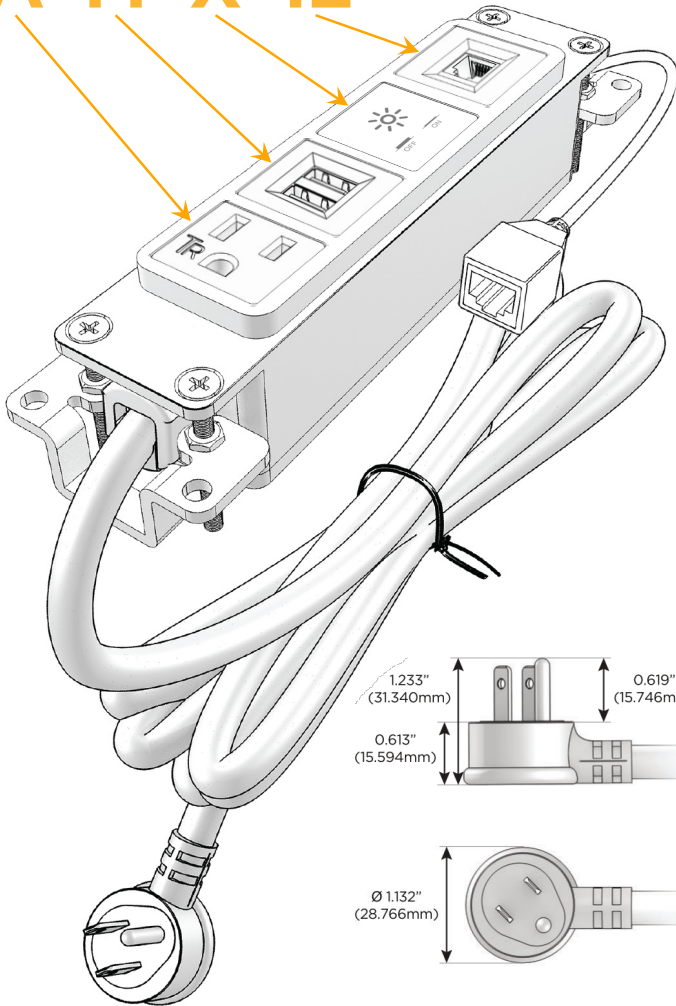

M-POWER-4T

AC POWER & DATA CONNECTIVITY SOLUTION

M-POWER-4TW-AMX12-CHAB

Specs:

Modules/Ports:

- **A** Tamper Resistant AC Receptacle
- **M** Double USB-A (Fast Charging Ports - 18W)
- **X** Switched AC
- **12** RJ 12

A M X 12