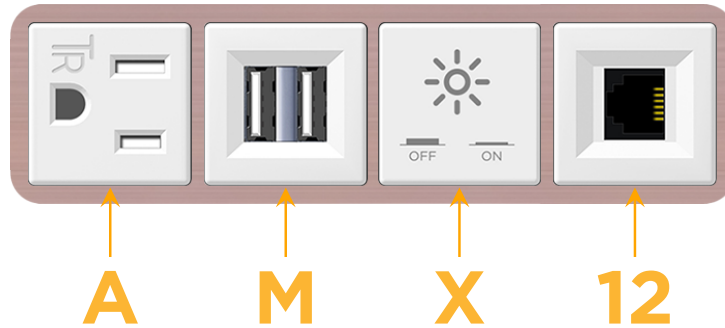

M-POWER-4T

AC POWER & DATA CONNECTIVITY SOLUTION

M-POWER-4TW-AMX12-CHAB

Distributed by

Mormax Company, Inc.

8 Westchester Plaza

Elmsford, NY 10523

914-699-0101

sales@mormax.com

mormax.com

Metro Light & Power's line of power & data solutions offers sophisticated design elements combined with greater ease of installation. Streamlined and low-profile, enhanced by side-exiting cords, our outlets advance the industry with their cutting edge look and feel. We believe flexibility is key, and we provide a variety of mounting options, including the ability to mount in limited spaces. Our outlets are available in many finishes and configurations, in addition to a custom color and finish capability for our clients.

Bezel Finish: **CHAMPAGNE (ABS)**

Custom Finishes Available M-POWER-4TW-AMX12-CHAB

Features:

Module/Port Options:

- **A** Tamper Resistant AC Receptacle
- **E** USB-A & USB-C (20W)
- **M** Double USB-A (Fast Charging Ports - 18W)
- **H** HDMI
- **6** CAT 6
- **12** RJ 12
- **X** Switched AC
- **Y** 3-Way Switch (Low Voltage)
- **V** USB-C (45W High Speed Charging Port)
- **S** USB-C (25W High Speed Charging Port)
- **R** Switched AC (Rocker Switch)
- **D** Dimmer Switch

Plug:

Supplied with Low Profile Flat 45° Angle 120 VAC Plug

Optional Standard Straight 120 VAC Plug

Optional Straight 120 VAC Pass-through Plug

- CLEAN, COMPACT DESIGN
- STREAMLINED
- LOW PROFILE
- SIDE-EXITING CORDS
- PLUG & PLAY
- 6' AC CORD & PLUG (FLAT PLUG STANDARD)
- CUSTOMIZABLE CONFIGURATIONS AND FINISHES
- UL LISTED FOR MOUNTING IN FURNITURE
- 15A