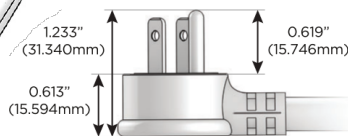

M-POWER-4T

AC POWER & DATA CONNECTIVITY SOLUTION

M-POWER-4TW-AMX12-CHAB

Specs:

Modules/Ports:

- **A** Tamper Resistant AC Receptacle
- **M** Double USB-A (Fast Charging Ports - 18W)
- **X** Switched AC
- **12** RJ 12

A M X 12