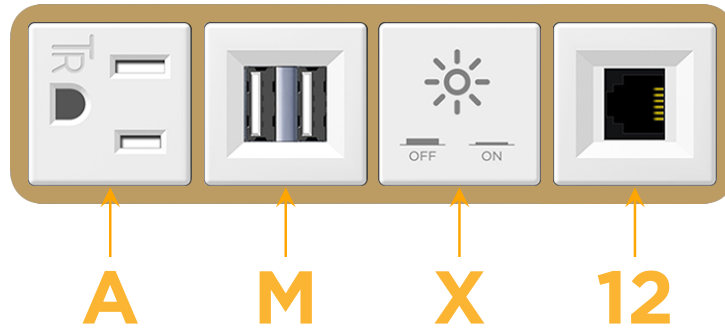

Bezel Finish: **STANDARD BRONZE (ABS)**

Custom Finishes Available M-POWER-4TW-AMX12-BZAB

Features:

Module/Port Options:

- A Tamper Resistant AC Receptacle
- E USB-A & USB-C (20W)
- M Double USB-A (Fast Charging Ports - 18W)
- H HDMI
- 6 CAT 6
- 12 RJ 12
- X Switched AC
- Y 3-Way Switch (Low Voltage)
- V USB-C (45W High Speed Charging Port)
- S USB-C (25W High Speed Charging Port)
- R Switched AC (Rocker Switch)
- D Dimmer Switch

Plug:

Supplied with Low Profile Flat 45° Angle 120 VAC Plug

Optional Standard Straight 120 VAC Plug

Optional Straight 120 VAC Pass-through Plug

- CLEAN, COMPACT DESIGN
- STREAMLINED
- LOW PROFILE
- SIDE-EXITING CORDS
- PLUG & PLAY
- 6' AC CORD & PLUG (FLAT PLUG STANDARD)
- CUSTOMIZABLE CONFIGURATIONS AND FINISHES
- UL LISTED FOR MOUNTING IN FURNITURE
- 15A

M-POWER-4T

AC POWER & DATA CONNECTIVITY SOLUTION

M-POWER-4TW-AMX12-BZAB

Specs:

Modules/Ports:

- A** Tamper Resistant AC Receptacle
- M** Double USB-A (Fast Charging Ports - 18W)
- X** Switched AC
- 12** RJ 12