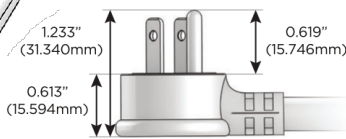

M-POWER-4T

AC POWER & DATA CONNECTIVITY SOLUTION

M-POWER-4TW-AMX12-BZAB

Specs:

Modules/Ports:

- **A** Tamper Resistant AC Receptacle
- **M** Double USB-A (Fast Charging Ports - 18W)
- **X** Switched AC
- **12** RJ 12

A M X 12