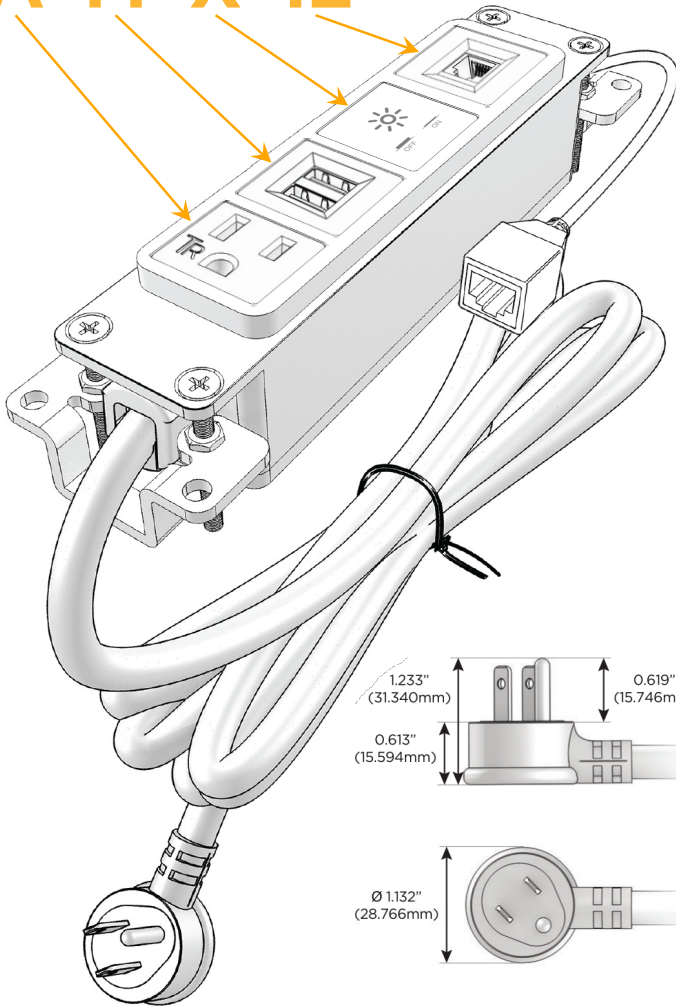

M-POWER-4T

AC POWER & DATA CONNECTIVITY SOLUTION

M-POWER-4TW-AMX12-BZAB

Specs:

Modules/Ports:

- **A** Tamper Resistant AC Receptacle
- **M** Double USB-A (Fast Charging Ports - 18W)
- **X** Switched AC
- **12** RJ 12

A M X 12