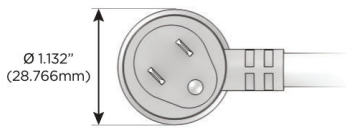

M-POWER-4T

AC POWER & DATA CONNECTIVITY SOLUTION

M-POWER-4TW-AMX12-BZAB

Specs:

Modules/Ports:

- **A** Tamper Resistant AC Receptacle
- **M** Double USB-A (Fast Charging Ports - 18W)
- **X** Switched AC
- **12** RJ 12

A M X 12