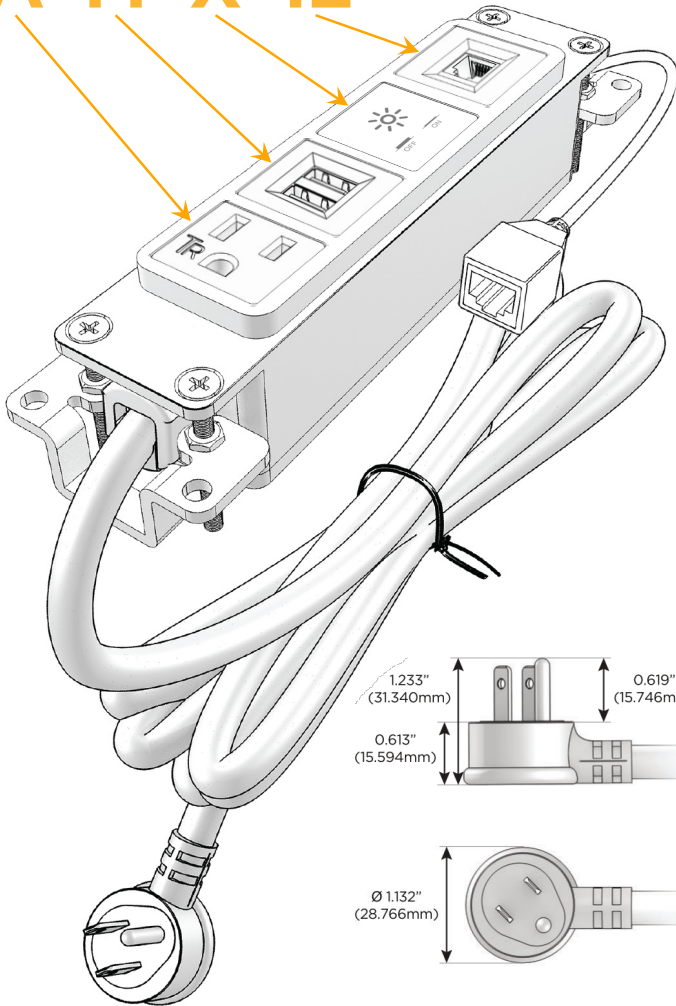

M-POWER-4T

AC POWER & DATA CONNECTIVITY SOLUTION

M-POWER-4TW-AMX12-BZ5AAB

Specs:

Modules/Ports:

- **A** Tamper Resistant AC Receptacle
- **M** Double USB-A (Fast Charging Ports - 18W)
- **X** Switched AC
- **12** RJ 12

A M X 12