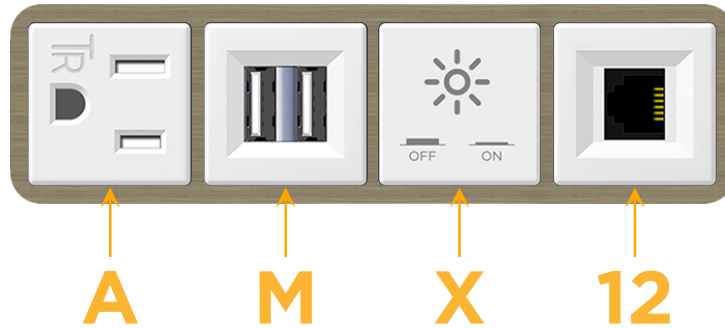

M-POWER-4T

AC POWER & DATA CONNECTIVITY SOLUTION

M-POWER-4TW-AMX12-BZ5AAB

Distributed by

Mormax Company, Inc.

8 Westchester Plaza

Elmsford, NY 10523

914-699-0101

sales@mormax.com

mormax.com

Metro Light & Power's line of power & data solutions offers sophisticated design elements combined with greater ease of installation. Streamlined and low-profile, enhanced by side-exiting cords, our outlets advance the industry with their cutting edge look and feel. We believe flexibility is key, and we provide a variety of mounting options, including the ability to mount in limited spaces. Our outlets are available in many finishes and configurations, in addition to a custom color and finish capability for our clients.

Bezel Finish: **ANTIQUED ARCHITECTURAL BRONZE (ABS)**

Custom Finishes Available M-POWER-4TW-AMX12-BZ5AAB

Features:

Module/Port Options:

- **A** Tamper Resistant AC Receptacle
- **E** USB-A & USB-C (20W)
- **M** Double USB-A (Fast Charging Ports - 18W)
- **H** HDMI
- **6** CAT 6
- **12** RJ 12
- **X** Switched AC
- **Y** 3-Way Switch (Low Voltage)
- **V** USB-C (45W High Speed Charging Port)
- **S** USB-C (25W High Speed Charging Port)
- **R** Switched AC (Rocker Switch)
- **D** Dimmer Switch

Plug:

Supplied with Low Profile Flat 45° Angle 120 VAC Plug

Optional Standard Straight 120 VAC Plug

Optional Straight 120 VAC Pass-through Plug

- CLEAN, COMPACT DESIGN
- STREAMLINED
- LOW PROFILE
- SIDE-EXITING CORDS
- PLUG & PLAY
- 6' AC CORD & PLUG (FLAT PLUG STANDARD)
- CUSTOMIZABLE CONFIGURATIONS AND FINISHES
- UL LISTED FOR MOUNTING IN FURNITURE
- 15A