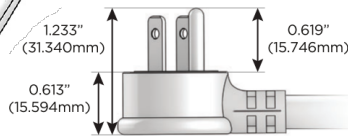

M-POWER-4T

AC POWER & DATA CONNECTIVITY SOLUTION

M-POWER-4TW-AMX12-BZ5AAB

Specs:

Modules/Ports:

- **A** Tamper Resistant AC Receptacle
- **M** Double USB-A (Fast Charging Ports - 18W)
- **X** Switched AC
- **12** RJ 12

A M X 12