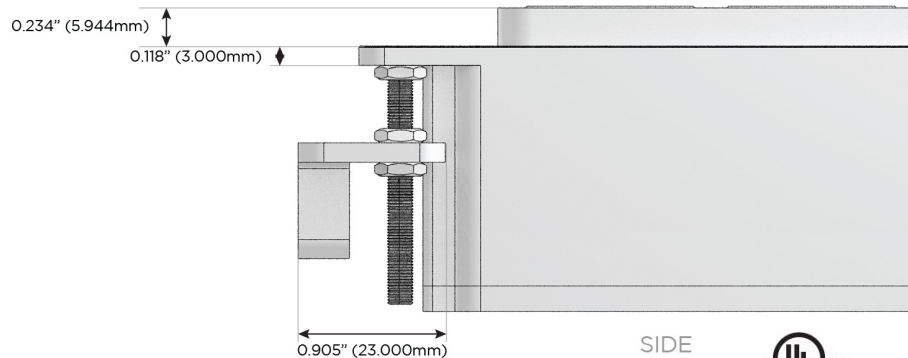

M-POWER-4T

AC POWER & DATA CONNECTIVITY SOLUTION

M-POWER-4TW-AMX12-BRAB

Specs:

Modules/Ports:

- **A** Tamper Resistant AC Receptacle
- **M** Double USB-A (Fast Charging Ports - 18W)
- **X** Switched AC
- **12** RJ 12

A M X 12

Distributed by

Mormax Company, Inc.

8 Westchester Plaza

Elmsford, NY 10523

914-699-0101

sales@mormax.com

mormax.com