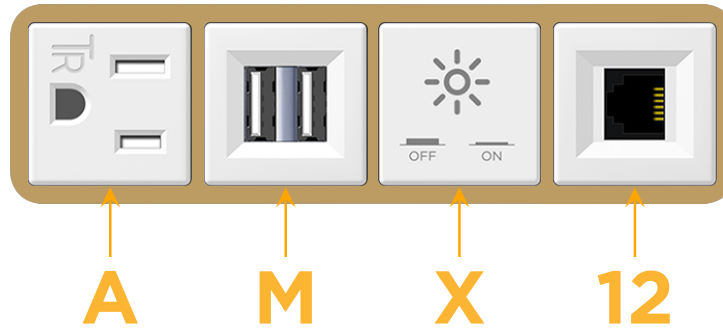

Bezel Finish: **BRASS (ABS)**

Custom Finishes Available M-POWER-4TW-AMX12-BRAB

Features:

Module/Port Options:

- A** Tamper Resistant AC Receptacle
- E** USB-A & USB-C (20W)
- M** Double USB-A (Fast Charging Ports - 18W)
- H** HDMI
- 6** CAT 6
- 12** RJ 12
- X** Switched AC
- Y** 3-Way Switch (Low Voltage)
- V** USB-C (45W High Speed Charging Port)
- S** USB-C (25W High Speed Charging Port)
- R** Switched AC (Rocker Switch)
- D** Dimmer Switch

Plug:

Supplied with Low Profile Flat 45° Angle 120 VAC Plug

Optional Standard Straight 120 VAC Plug

Optional Straight 120 VAC Pass-through Plug

- CLEAN, COMPACT DESIGN
- STREAMLINED
- LOW PROFILE
- SIDE-EXITING CORDS
- PLUG & PLAY
- 6' AC CORD & PLUG (FLAT PLUG STANDARD)
- CUSTOMIZABLE CONFIGURATIONS AND FINISHES
- UL LISTED FOR MOUNTING IN FURNITURE
- 15A

M-POWER-4T

AC POWER & DATA CONNECTIVITY SOLUTION

M-POWER-4TW-AMX12-BRAB

Specs:

Modules/Ports:

- A** Tamper Resistant AC Receptacle
- M** Double USB-A (Fast Charging Ports - 18W)
- X** Switched AC
- 12** RJ 12