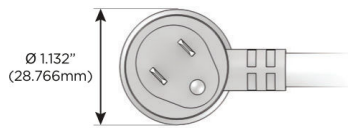

M-POWER-4T

AC POWER & DATA CONNECTIVITY SOLUTION

M-POWER-4TW-AMX12-BRAB

Specs:

Modules/Ports:

- **A** Tamper Resistant AC Receptacle
- **M** Double USB-A (Fast Charging Ports - 18W)
- **X** Switched AC
- **12** RJ 12

A M X 12