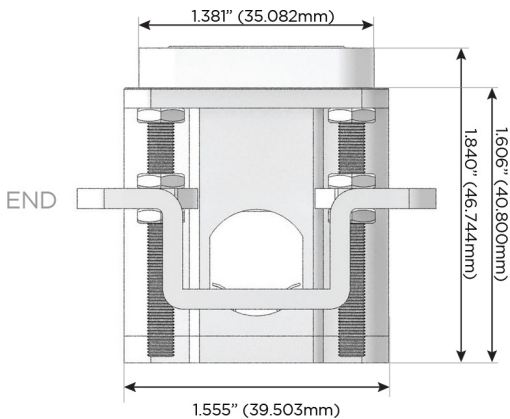

M-POWER-4T

AC POWER & DATA CONNECTIVITY SOLUTION

M-POWER-4TW-AMX12-BRAB

Specs:

Modules/Ports:

- **A** Tamper Resistant AC Receptacle
- **M** Double USB-A (Fast Charging Ports - 18W)
- **X** Switched AC
- **12** RJ 12

A M X 12

Distributed by

Mormax Company, Inc.

8 Westchester Plaza

Elmsford, NY 10523

914-699-0101

sales@mormax.com

mormax.com