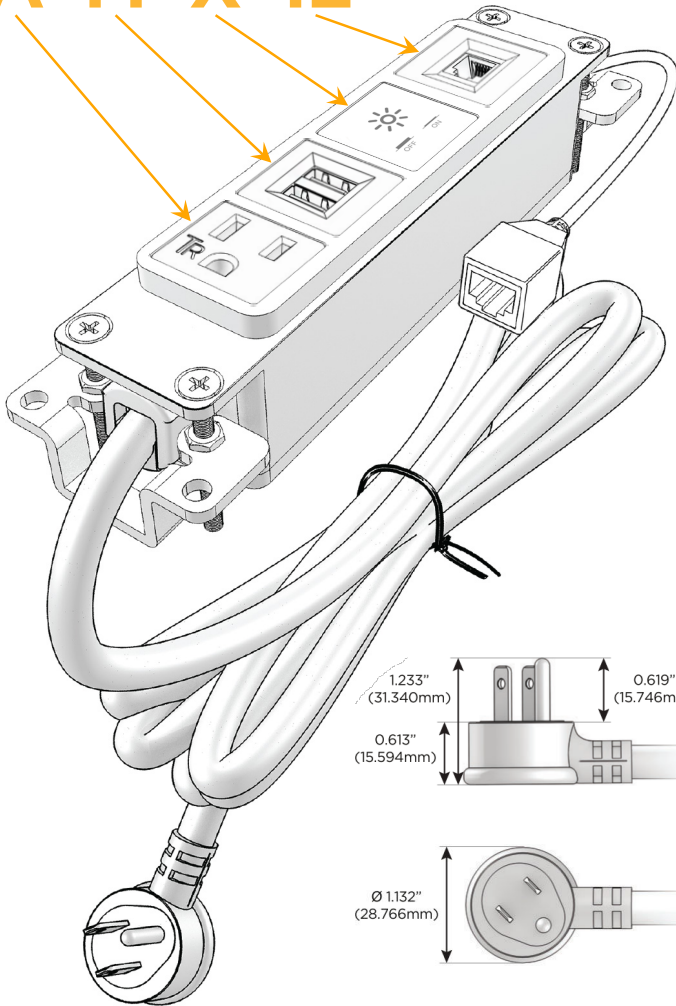

M-POWER-4T

AC POWER & DATA CONNECTIVITY SOLUTION

M-POWER-4TW-AMX12-BRAB

Specs:

Modules/Ports:

- **A** Tamper Resistant AC Receptacle
- **M** Double USB-A (Fast Charging Ports - 18W)
- **X** Switched AC
- **12** RJ 12

A M X 12

Distributed by

Mormax Company, Inc.

8 Westchester Plaza

Elmsford, NY 10523

914-699-0101

sales@mormax.com

mormax.com