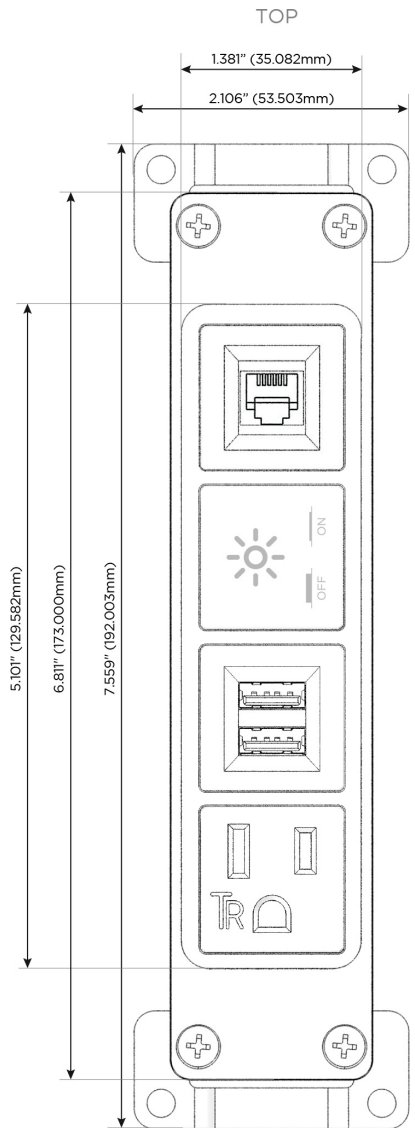

M-POWER-4T

AC POWER & DATA CONNECTIVITY SOLUTION

M-POWER-4TW-AMX12-BRAB

Specs:

Modules/Ports:

- **A** Tamper Resistant AC Receptacle
- **M** Double USB-A (Fast Charging Ports - 18W)
- **X** Switched AC
- **12** RJ 12

A M X 12

Distributed by

Mormax Company, Inc.

8 Westchester Plaza

Elmsford, NY 10523

914-699-0101

sales@mormax.com

mormax.com