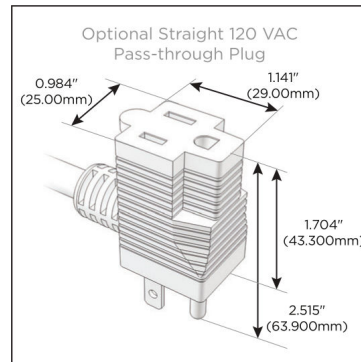

M-POWER-4T

AC POWER & DATA CONNECTIVITY SOLUTION

M-POWER-4TW-AMX12-BRAB

Specs:

Modules/Ports:

- **A** Tamper Resistant AC Receptacle
- **M** Double USB-A (Fast Charging Ports - 18W)
- **X** Switched AC
- **12** RJ 12

A M X 12

Distributed by

Mormax Company, Inc.

8 Westchester Plaza

Elmsford, NY 10523

914-699-0101

sales@mormax.com

mormax.com