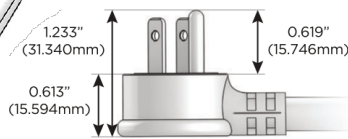

M-POWER-4T

AC POWER & DATA CONNECTIVITY SOLUTION

M-POWER-4TW-AMX12-BRAB

Specs:

Modules/Ports:

- **A** Tamper Resistant AC Receptacle
- **M** Double USB-A (Fast Charging Ports - 18W)
- **X** Switched AC
- **12** RJ 12

A M X 12