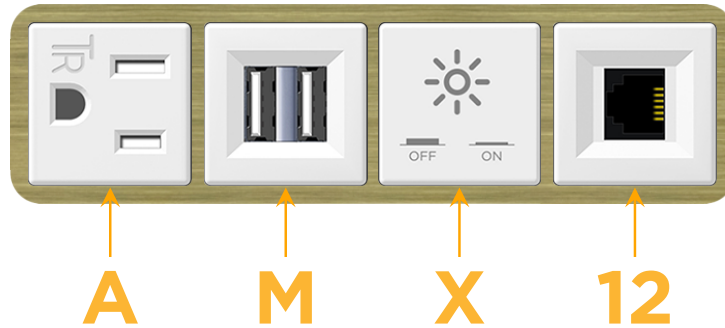

M-POWER-4T

AC POWER & DATA CONNECTIVITY SOLUTION

M-POWER-4TW-AMX12-BRAAB

Distributed by

Mormax Company, Inc.

8 Westchester Plaza

Elmsford, NY 10523

914-699-0101

sales@mormax.com

mormax.com

Metro Light & Power's line of power & data solutions offers sophisticated design elements combined with greater ease of installation. Streamlined and low-profile, enhanced by side-exiting cords, our outlets advance the industry with their cutting edge look and feel. We believe flexibility is key, and we provide a variety of mounting options, including the ability to mount in limited spaces. Our outlets are available in many finishes and configurations, in addition to a custom color and finish capability for our clients.

Bezel Finish: **BRASS ANTIQUED (ABS)**

Custom Finishes Available M-POWER-4TW-AMX12-BRAAB

Features:

Module/Port Options:

- **A** Tamper Resistant AC Receptacle
- **E** USB-A & USB-C (20W)
- **M** Double USB-A (Fast Charging Ports - 18W)
- **H** HDMI
- **6** CAT 6
- **12** RJ 12
- **X** Switched AC
- **Y** 3-Way Switch (Low Voltage)
- **V** USB-C (45W High Speed Charging Port)
- **S** USB-C (25W High Speed Charging Port)
- **R** Switched AC (Rocker Switch)
- **D** Dimmer Switch

Plug:

Supplied with Low Profile Flat 45° Angle 120 VAC Plug

Optional Standard Straight 120 VAC Plug

Optional Straight 120 VAC Pass-through Plug

- CLEAN, COMPACT DESIGN
- STREAMLINED
- LOW PROFILE
- SIDE-EXITING CORDS
- PLUG & PLAY
- 6' AC CORD & PLUG (FLAT PLUG STANDARD)
- CUSTOMIZABLE CONFIGURATIONS AND FINISHES
- UL LISTED FOR MOUNTING IN FURNITURE
- 15A