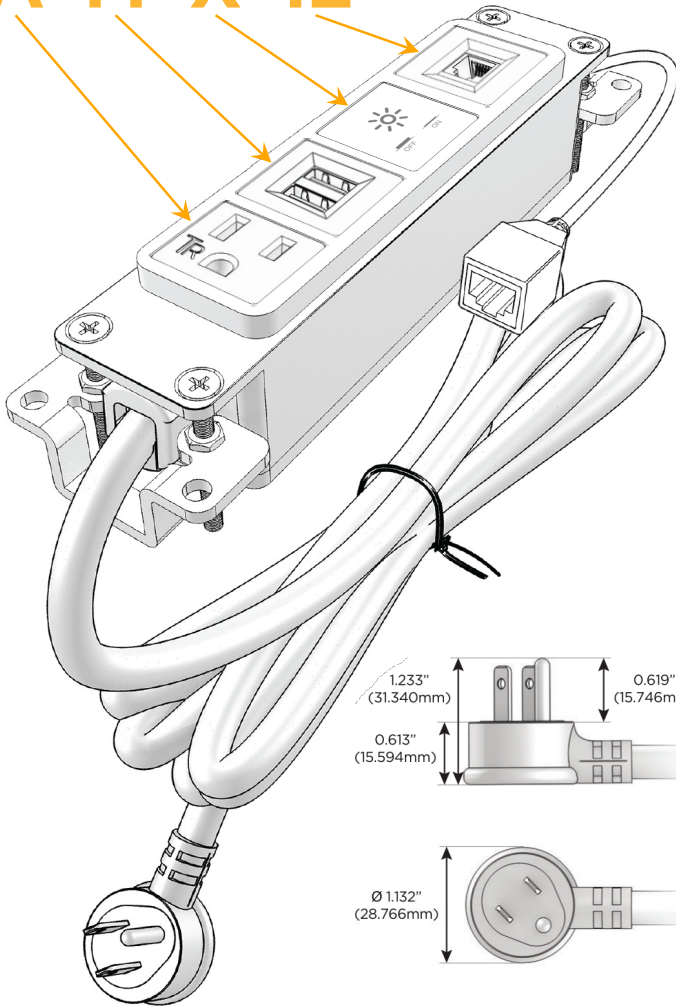

M-POWER-4T

AC POWER & DATA CONNECTIVITY SOLUTION

M-POWER-4TW-AMX12-BRAAB

Specs:

Modules/Ports:

- **A** Tamper Resistant AC Receptacle
- **M** Double USB-A (Fast Charging Ports - 18W)
- **X** Switched AC
- **12** RJ 12

A M X 12