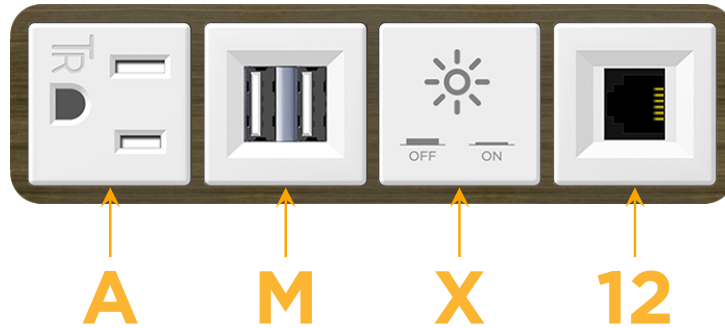

M-POWER-4T

AC POWER & DATA CONNECTIVITY SOLUTION

M-POWER-4TW-AMX12-APAB

Distributed by

Mormax Company, Inc.

8 Westchester Plaza

Elmsford, NY 10523

914-699-0101

sales@mormax.com

mormax.com

Metro Light & Power's line of power & data solutions offers sophisticated design elements combined with greater ease of installation. Streamlined and low-profile, enhanced by side-exiting cords, our outlets advance the industry with their cutting edge look and feel. We believe flexibility is key, and we provide a variety of mounting options, including the ability to mount in limited spaces. Our outlets are available in many finishes and configurations, in addition to a custom color and finish capability for our clients.

Bezel Finish: **SPECIAL ANTIQUE BRONZE (ABS)**

Custom Finishes Available M-POWER-4TW-AMX12-APAB

Features:

Module/Port Options:

- **A** Tamper Resistant AC Receptacle
- **E** USB-A & USB-C (20W)
- **M** Double USB-A (Fast Charging Ports - 18W)
- **H** HDMI
- **6** CAT 6
- **12** RJ 12
- **X** Switched AC
- **Y** 3-Way Switch (Low Voltage)
- **V** USB-C (45W High Speed Charging Port)
- **S** USB-C (25W High Speed Charging Port)
- **R** Switched AC (Rocker Switch)
- **D** Dimmer Switch

Plug:

Supplied with Low Profile Flat 45° Angle 120 VAC Plug

Optional Standard Straight 120 VAC Plug

Optional Straight 120 VAC Pass-through Plug

- CLEAN, COMPACT DESIGN
- STREAMLINED
- LOW PROFILE
- SIDE-EXITING CORDS
- PLUG & PLAY
- 6' AC CORD & PLUG (FLAT PLUG STANDARD)
- CUSTOMIZABLE CONFIGURATIONS AND FINISHES
- UL LISTED FOR MOUNTING IN FURNITURE
- 15A