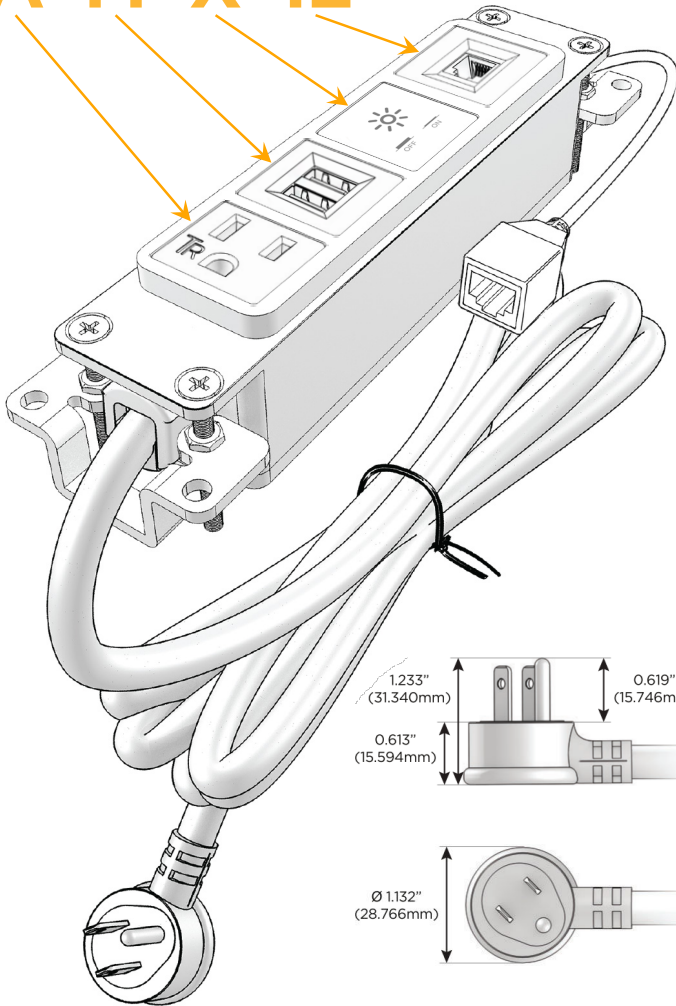

M-POWER-4T

AC POWER & DATA CONNECTIVITY SOLUTION

M-POWER-4TW-AMX12-APAB

Specs:

Modules/Ports:

- **A** Tamper Resistant AC Receptacle
- **M** Double USB-A (Fast Charging Ports - 18W)
- **X** Switched AC
- **12** RJ 12

A M X 12