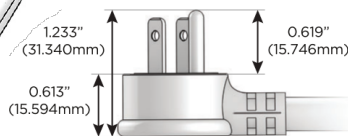

M-POWER-4T

AC POWER & DATA CONNECTIVITY SOLUTION

M-POWER-4TW-AMX12-APAB

Specs:

Modules/Ports:

- **A** Tamper Resistant AC Receptacle
- **M** Double USB-A (Fast Charging Ports - 18W)
- **X** Switched AC
- **12** RJ 12

A M X 12