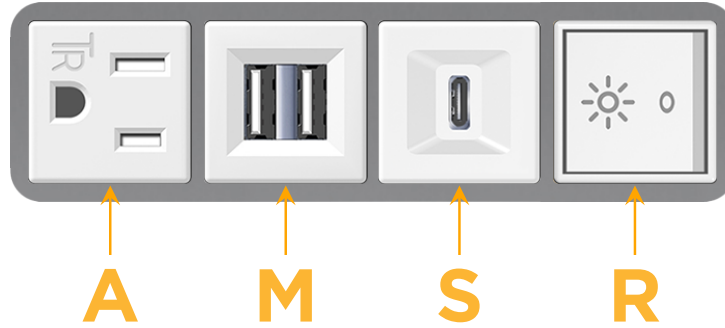

Bezel Finish: **MAGNESIUM (ABS)**

Custom Finishes Available M-POWER-4TW-AMSR-MAB

Features:

Module/Port Options:

- A** Tamper Resistant AC Receptacle
- E** USB-A & USB-C (20W)
- M** Double USB-A (Fast Charging Ports - 18W)
- H** HDMI
- 6** CAT 6
- 12** RJ 12
- X** Switched AC
- Y** 3-Way Switch (Low Voltage)
- V** USB-C (45W High Speed Charging Port)
- S** USB-C (25W High Speed Charging Port)
- R** Switched AC (Rocker Switch)
- D** Dimmer Switch

Plug:

Supplied with Low Profile Flat 45° Angle 120 VAC Plug

Optional Standard Straight 120 VAC Plug

Optional Straight 120 VAC Pass-through Plug

- CLEAN, COMPACT DESIGN
- STREAMLINED
- LOW PROFILE
- SIDE-EXITING CORDS
- PLUG & PLAY
- 6' AC CORD & PLUG (FLAT PLUG STANDARD)
- CUSTOMIZABLE CONFIGURATIONS AND FINISHES
- UL LISTED FOR MOUNTING IN FURNITURE
- 15A

M-POWER-4T

AC POWER & DATA CONNECTIVITY SOLUTION

M-POWER-4TW-AMSR-MAB

Specs:

Modules/Ports:

- A** Tamper Resistant AC Receptacle
- M** Double USB-A (Fast Charging Ports - 18W)
- S** USB-C (25W High Speed Charging Port)
- R** Switched AC (Rocker Switch)