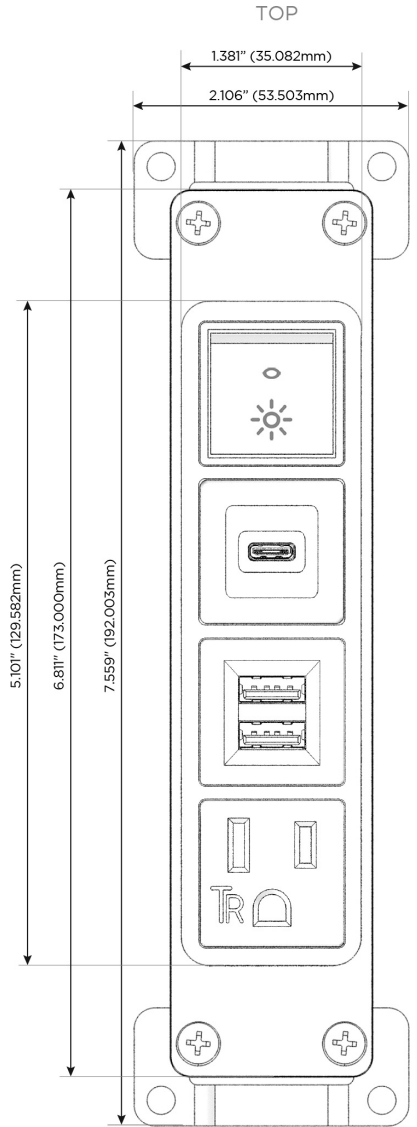

Bezel Finish: **MAGNESIUM (ABS)**

Custom Finishes Available M-POWER-4TW-AMSR-MAB

Features:

Module/Port Options:

- A** Tamper Resistant AC Receptacle
- E** USB-A & USB-C (20W)
- M** Double USB-A (Fast Charging Ports - 18W)
- H** HDMI
- 6** CAT 6
- 12** RJ 12
- X** Switched AC
- Y** 3-Way Switch (Low Voltage)
- V** USB-C (45W High Speed Charging Port)
- S** USB-C (25W High Speed Charging Port)
- R** Switched AC (Rocker Switch)
- D** Dimmer Switch

Plug:

Supplied with Low Profile Flat 45° Angle 120 VAC Plug

Optional Standard Straight 120 VAC Plug

Optional Straight 120 VAC Pass-through Plug

- CLEAN, COMPACT DESIGN
- STREAMLINED
- LOW PROFILE
- SIDE-EXITING CORDS
- PLUG & PLAY
- 6' AC CORD & PLUG (FLAT PLUG STANDARD)
- CUSTOMIZABLE CONFIGURATIONS AND FINISHES
- UL LISTED FOR MOUNTING IN FURNITURE
- 15A

M-POWER-4T

AC POWER & DATA CONNECTIVITY SOLUTION

M-POWER-4TW-AMSR-MAB

Specs:

Modules/Ports:

- A** Tamper Resistant AC Receptacle
- M** Double USB-A (Fast Charging Ports - 18W)
- S** USB-C (25W High Speed Charging Port)
- R** Switched AC (Rocker Switch)