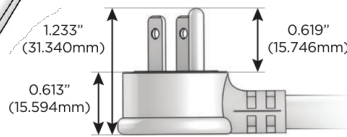

Plug:

Supplied with Low Profile Flat 45° Angle 120 VAC Plug

Optional Standard Straight 120 VAC Plug

Optional Straight 120 VAC Pass-through Plug

- CLEAN, COMPACT DESIGN
- STREAMLINED
- LOW PROFILE
- SIDE-EXITING CORDS
- PLUG & PLAY
- 6' AC CORD & PLUG (FLAT PLUG STANDARD)
- CUSTOMIZABLE CONFIGURATIONS AND FINISHES
- UL LISTED FOR MOUNTING IN FURNITURE
- 15A

M-POWER-4T

AC POWER & DATA CONNECTIVITY SOLUTION

M-POWER-4TW-AMSR-MAB

Specs:

Modules/Ports:

- A** Tamper Resistant AC Receptacle
- M** Double USB-A (Fast Charging Ports - 18W)
- S** USB-C (25W High Speed Charging Port)
- R** Switched AC (Rocker Switch)