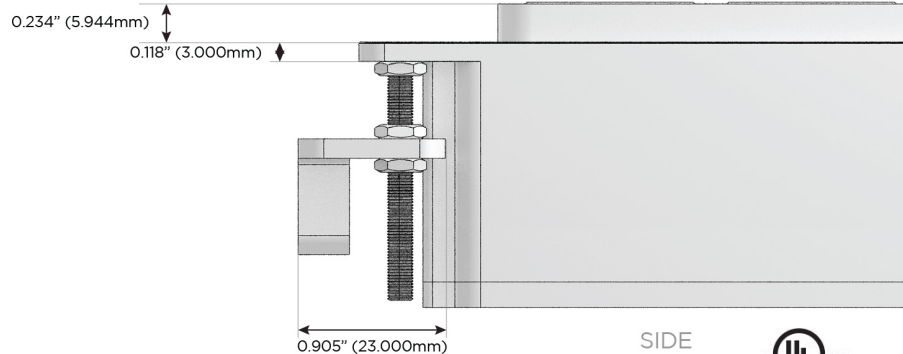

M-POWER-4T

AC POWER & DATA CONNECTIVITY SOLUTION

M-POWER-4TW-AMSR-MAB

Specs:

Modules/Ports:

- A** Tamper Resistant AC Receptacle
- M** Double USB-A (Fast Charging Ports - 18W)
- S** USB-C (25W High Speed Charging Port)
- R** Switched AC (Rocker Switch)