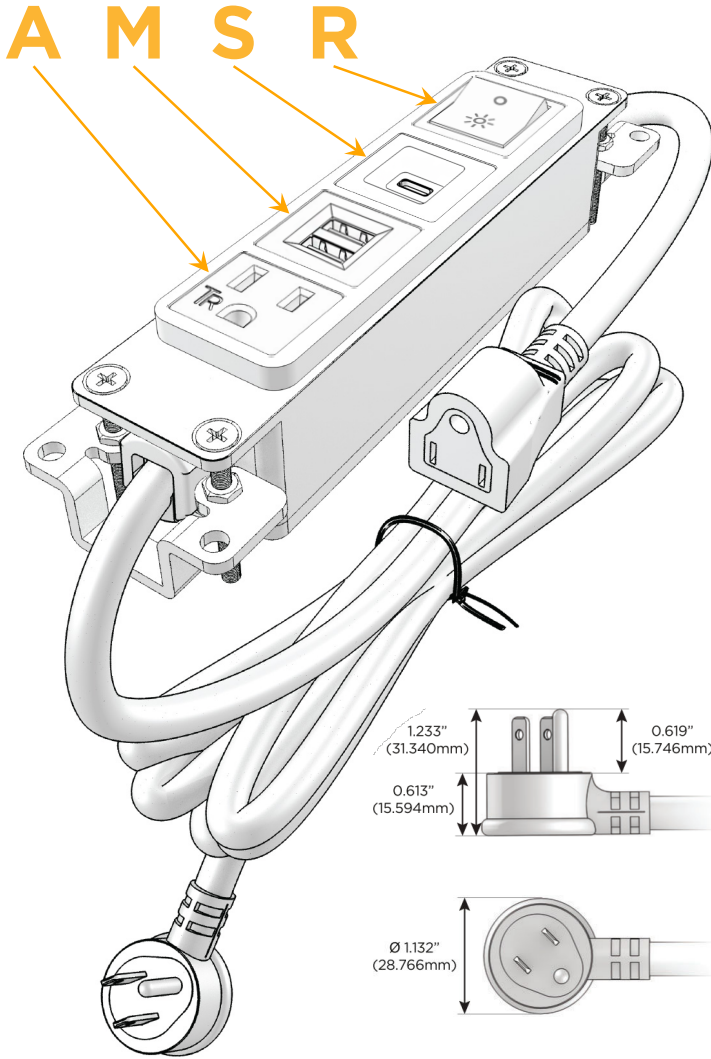

Bezel Finish: **MAGNESIUM (ABS)**

Custom Finishes Available M-POWER-4TW-AMSR-MAB

Features:

Module/Port Options:

- A** Tamper Resistant AC Receptacle
- E** USB-A & USB-C (20W)
- M** Double USB-A (Fast Charging Ports - 18W)
- H** HDMI
- 6** CAT 6
- 12** RJ 12
- X** Switched AC
- Y** 3-Way Switch (Low Voltage)
- V** USB-C (45W High Speed Charging Port)
- S** USB-C (25W High Speed Charging Port)
- R** Switched AC (Rocker Switch)
- D** Dimmer Switch

Plug:

Supplied with Low Profile Flat 45° Angle 120 VAC Plug

Optional Standard Straight 120 VAC Plug

Optional Straight 120 VAC Pass-through Plug

- CLEAN, COMPACT DESIGN
- STREAMLINED
- LOW PROFILE
- SIDE-EXITING CORDS
- PLUG & PLAY
- 6' AC CORD & PLUG (FLAT PLUG STANDARD)
- CUSTOMIZABLE CONFIGURATIONS AND FINISHES
- UL LISTED FOR MOUNTING IN FURNITURE
- 15A

M-POWER-4T

AC POWER & DATA CONNECTIVITY SOLUTION

M-POWER-4TW-AMSR-MAB

Specs:

Modules/Ports:

- A** Tamper Resistant AC Receptacle
- M** Double USB-A (Fast Charging Ports - 18W)
- S** USB-C (25W High Speed Charging Port)
- R** Switched AC (Rocker Switch)