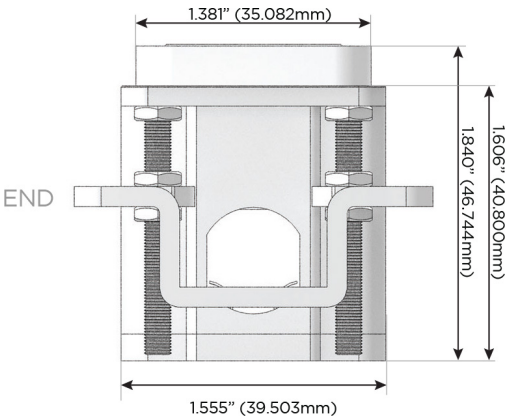

Plug:

Supplied with Low Profile Flat 45° Angle 120 VAC Plug

Optional Standard Straight 120 VAC Plug

Optional Straight 120 VAC Pass-through Plug

- CLEAN, COMPACT DESIGN
- STREAMLINED
- LOW PROFILE
- SIDE-EXITING CORDS
- PLUG & PLAY
- 6' AC CORD & PLUG (FLAT PLUG STANDARD)
- CUSTOMIZABLE CONFIGURATIONS AND FINISHES
- UL LISTED FOR MOUNTING IN FURNITURE
- 15A

M-POWER-4T

AC POWER & DATA CONNECTIVITY SOLUTION

M-POWER-4TW-AMSR-MAB

Specs:

Modules/Ports:

- A** Tamper Resistant AC Receptacle
- M** Double USB-A (Fast Charging Ports - 18W)
- S** USB-C (25W High Speed Charging Port)
- R** Switched AC (Rocker Switch)