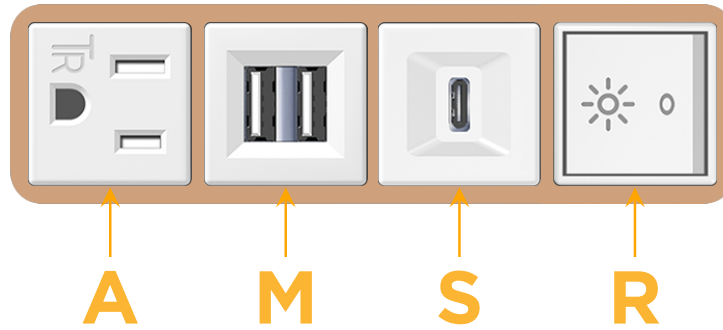

Bezel Finish: **COPPER (ABS)**

Custom Finishes Available M-POWER-4TW-AMSR-CUAB

Features:

Module/Port Options:

- A** Tamper Resistant AC Receptacle
- E** USB-A & USB-C (20W)
- M** Double USB-A (Fast Charging Ports - 18W)
- H** HDMI
- 6** CAT 6
- 12** RJ 12
- X** Switched AC
- Y** 3-Way Switch (Low Voltage)
- V** USB-C (45W High Speed Charging Port)
- S** USB-C (25W High Speed Charging Port)
- R** Switched AC (Rocker Switch)
- D** Dimmer Switch

Plug:

Supplied with Low Profile Flat 45° Angle 120 VAC Plug

Optional Standard Straight 120 VAC Plug

Optional Straight 120 VAC Pass-through Plug

- CLEAN, COMPACT DESIGN
- STREAMLINED
- LOW PROFILE
- SIDE-EXITING CORDS
- PLUG & PLAY
- 6' AC CORD & PLUG (FLAT PLUG STANDARD)
- CUSTOMIZABLE CONFIGURATIONS AND FINISHES
- UL LISTED FOR MOUNTING IN FURNITURE
- 15A

M-POWER-4T

AC POWER & DATA CONNECTIVITY SOLUTION

M-POWER-4TW-AMSR-CUAB

Specs:

Modules/Ports:

- A** Tamper Resistant AC Receptacle
- M** Double USB-A (Fast Charging Ports - 18W)
- S** USB-C (25W High Speed Charging Port)
- R** Switched AC (Rocker Switch)