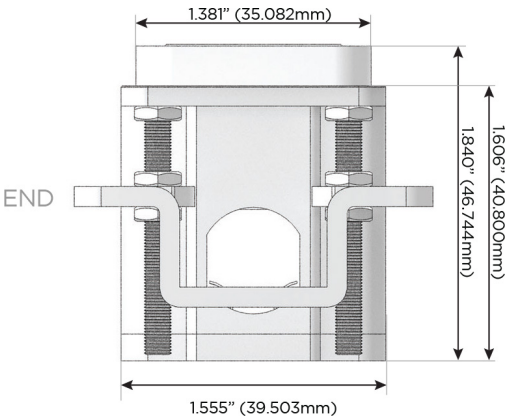

Plug:

Supplied with Low Profile Flat 45° Angle 120 VAC Plug

Optional Standard Straight 120 VAC Plug

Optional Straight 120 VAC Pass-through Plug

- CLEAN, COMPACT DESIGN
- STREAMLINED
- LOW PROFILE
- SIDE-EXITING CORDS
- PLUG & PLAY
- 6' AC CORD & PLUG (FLAT PLUG STANDARD)
- CUSTOMIZABLE CONFIGURATIONS AND FINISHES
- UL LISTED FOR MOUNTING IN FURNITURE
- 15A

M-POWER-4T

AC POWER & DATA CONNECTIVITY SOLUTION

M-POWER-4TW-AMSR-CUAB

Specs:

Modules/Ports:

- A** Tamper Resistant AC Receptacle
- M** Double USB-A (Fast Charging Ports - 18W)
- S** USB-C (25W High Speed Charging Port)
- R** Switched AC (Rocker Switch)