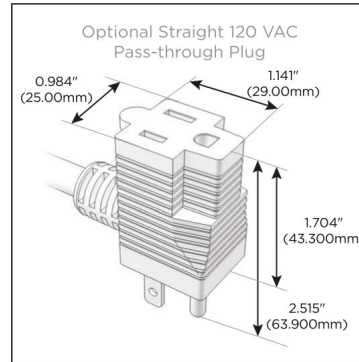

Plug:

Supplied with Low Profile Flat 45° Angle 120 VAC Plug

Optional Standard Straight 120 VAC Plug

Optional Straight 120 VAC Pass-through Plug

- CLEAN, COMPACT DESIGN
- STREAMLINED
- LOW PROFILE
- SIDE-EXITING CORDS
- PLUG & PLAY
- 6' AC CORD & PLUG (FLAT PLUG STANDARD)
- CUSTOMIZABLE CONFIGURATIONS AND FINISHES
- UL LISTED FOR MOUNTING IN FURNITURE
- 15A

M-POWER-4T

AC POWER & DATA CONNECTIVITY SOLUTION

M-POWER-4TW-AMSR-CUAB

Specs:

Modules/Ports:

- A** Tamper Resistant AC Receptacle
- M** Double USB-A (Fast Charging Ports - 18W)
- S** USB-C (25W High Speed Charging Port)
- R** Switched AC (Rocker Switch)