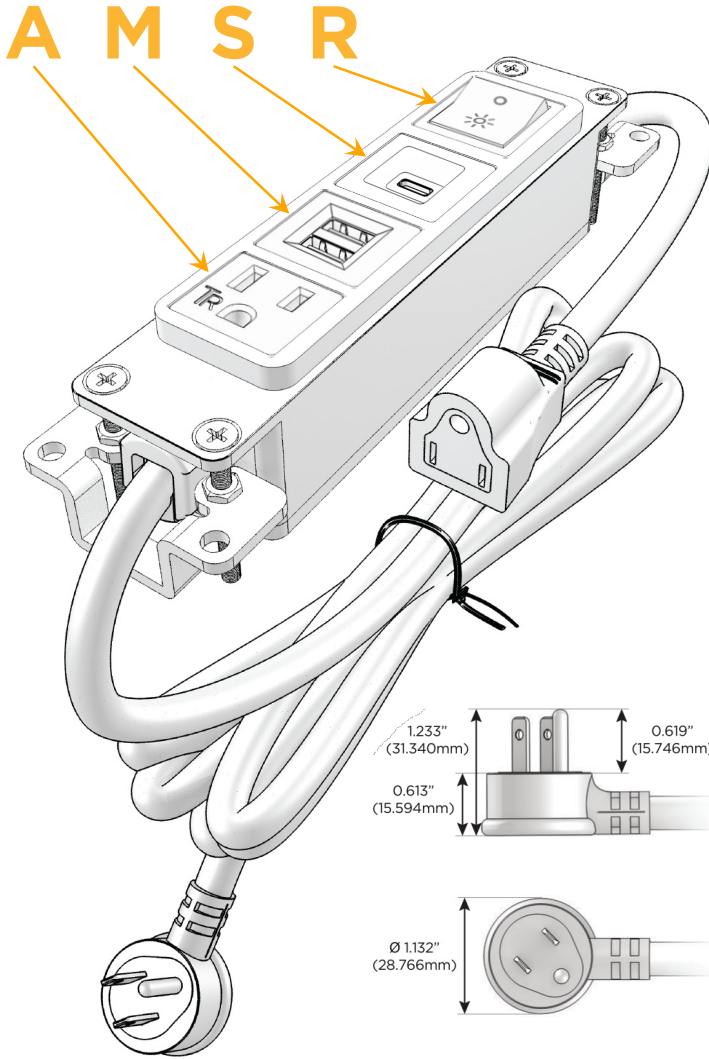

Bezel Finish: **COPPER (ABS)**

Custom Finishes Available M-POWER-4TW-AMSR-CUAB

Features:

Module/Port Options:

- A** Tamper Resistant AC Receptacle
- E** USB-A & USB-C (20W)
- M** Double USB-A (Fast Charging Ports - 18W)
- H** HDMI
- 6** CAT 6
- 12** RJ 12
- X** Switched AC
- Y** 3-Way Switch (Low Voltage)
- V** USB-C (45W High Speed Charging Port)
- S** USB-C (25W High Speed Charging Port)
- R** Switched AC (Rocker Switch)
- D** Dimmer Switch

Plug:

Supplied with Low Profile Flat 45° Angle 120 VAC Plug

Optional Standard Straight 120 VAC Plug

Optional Straight 120 VAC Pass-through Plug

- CLEAN, COMPACT DESIGN
- STREAMLINED
- LOW PROFILE
- SIDE-EXITING CORDS
- PLUG & PLAY
- 6' AC CORD & PLUG (FLAT PLUG STANDARD)
- CUSTOMIZABLE CONFIGURATIONS AND FINISHES
- UL LISTED FOR MOUNTING IN FURNITURE
- 15A

M-POWER-4T

AC POWER & DATA CONNECTIVITY SOLUTION

M-POWER-4TW-AMSR-CUAB

Specs:

Modules/Ports:

- A** Tamper Resistant AC Receptacle
- M** Double USB-A (Fast Charging Ports - 18W)
- S** USB-C (25W High Speed Charging Port)
- R** Switched AC (Rocker Switch)