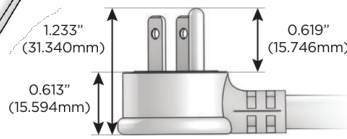

Plug:

Supplied with Low Profile Flat 45° Angle 120 VAC Plug

Optional Standard Straight 120 VAC Plug

Optional Straight 120 VAC Pass-through Plug

- CLEAN, COMPACT DESIGN
- STREAMLINED
- LOW PROFILE
- SIDE-EXITING CORDS
- PLUG & PLAY
- 6' AC CORD & PLUG (FLAT PLUG STANDARD)
- CUSTOMIZABLE CONFIGURATIONS AND FINISHES
- UL LISTED FOR MOUNTING IN FURNITURE
- 15A

M-POWER-4T

AC POWER & DATA CONNECTIVITY SOLUTION

M-POWER-4TW-AMSR-CUAB

Specs:

Modules/Ports:

- A** Tamper Resistant AC Receptacle
- M** Double USB-A (Fast Charging Ports - 18W)
- S** USB-C (25W High Speed Charging Port)
- R** Switched AC (Rocker Switch)