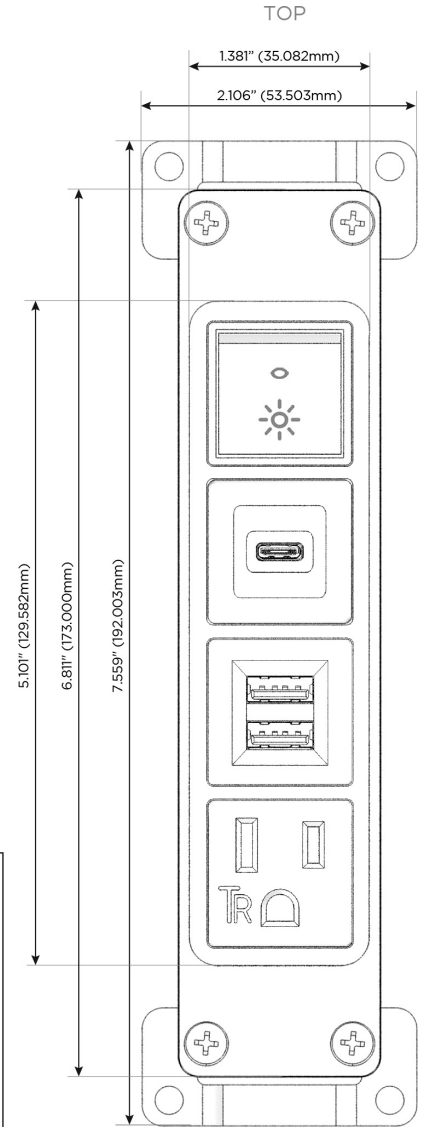

Bezel Finish: **COPPER (ABS)**

Custom Finishes Available M-POWER-4TW-AMSR-CUAB

Features:

Module/Port Options:

- A** Tamper Resistant AC Receptacle
- E** USB-A & USB-C (20W)
- M** Double USB-A (Fast Charging Ports - 18W)
- H** HDMI
- 6** CAT 6
- 12** RJ 12
- X** Switched AC
- Y** 3-Way Switch (Low Voltage)
- V** USB-C (45W High Speed Charging Port)
- S** USB-C (25W High Speed Charging Port)
- R** Switched AC (Rocker Switch)
- D** Dimmer Switch

Plug:

Supplied with Low Profile Flat 45° Angle 120 VAC Plug

Optional Standard Straight 120 VAC Plug

Optional Straight 120 VAC Pass-through Plug

- CLEAN, COMPACT DESIGN
- STREAMLINED
- LOW PROFILE
- SIDE-EXITING CORDS
- PLUG & PLAY
- 6' AC CORD & PLUG (FLAT PLUG STANDARD)
- CUSTOMIZABLE CONFIGURATIONS AND FINISHES
- UL LISTED FOR MOUNTING IN FURNITURE
- 15A

M-POWER-4T

AC POWER & DATA CONNECTIVITY SOLUTION

M-POWER-4TW-AMSR-CUAB

Specs:

Modules/Ports:

- A** Tamper Resistant AC Receptacle
- M** Double USB-A (Fast Charging Ports - 18W)
- S** USB-C (25W High Speed Charging Port)
- R** Switched AC (Rocker Switch)