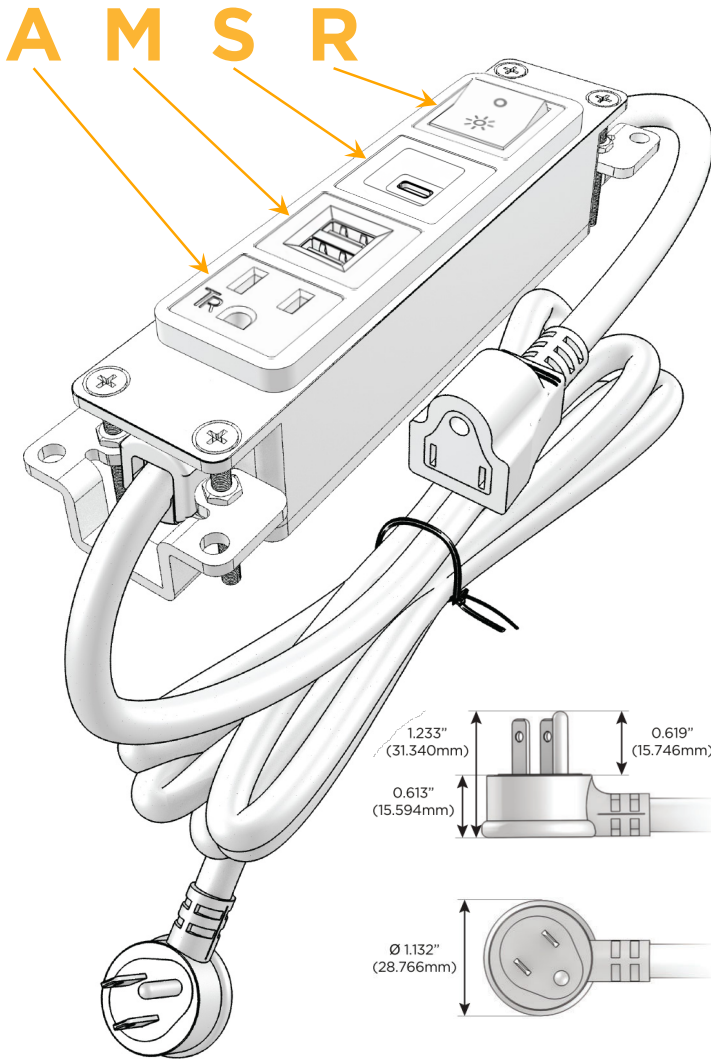

### Module/Port Options:

- A** Tamper Resistant AC Receptacle
- E** USB-A & USB-C (20W)
- M** Double USB-A (Fast Charging Ports - 18W)
- H** HDMI
- 6** CAT 6
- 12** RJ 12
- X** Switched AC
- Y** 3-Way Switch (Low Voltage)
- V** USB-C (45W High Speed Charging Port)
- S** USB-C (25W High Speed Charging Port)
- R** Switched AC (Rocker Switch)
- D** Dimmer Switch

### Plug:

Supplied with Low Profile Flat 45° Angle 120 VAC Plug

Optional Standard Straight 120 VAC Plug

Optional Straight 120 VAC Pass-through Plug

- CLEAN, COMPACT DESIGN
- STREAMLINED
- LOW PROFILE
- SIDE-EXITING CORDS
- PLUG & PLAY
- 6' AC CORD & PLUG (FLAT PLUG STANDARD)
- CUSTOMIZABLE CONFIGURATIONS AND FINISHES
- UL LISTED FOR MOUNTING IN FURNITURE
- 15A

# M-POWER-4T

AC POWER & DATA CONNECTIVITY SOLUTION

M-POWER-4TW-AMSR-BRB

Specs:

**Modules/Ports:**

- A** Tamper Resistant AC Receptacle
- M** Double USB-A (Fast Charging Ports - 18W)
- S** USB-C (25W High Speed Charging Port)
- R** Switched AC (Rocker Switch)