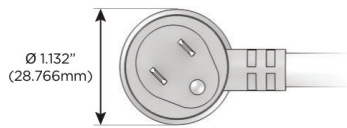

### Plug:

Supplied with Low Profile Flat 45° Angle 120 VAC Plug

Optional Standard Straight 120 VAC Plug

Optional Straight 120 VAC Pass-through Plug

- CLEAN, COMPACT DESIGN
- STREAMLINED
- LOW PROFILE
- SIDE-EXITING CORDS
- PLUG & PLAY
- 6' AC CORD & PLUG (FLAT PLUG STANDARD)
- CUSTOMIZABLE CONFIGURATIONS AND FINISHES
- UL LISTED FOR MOUNTING IN FURNITURE
- 15A

# M-POWER-4T

AC POWER & DATA CONNECTIVITY SOLUTION

M-POWER-4TW-AMSR-BRB

Specs:

**Modules/Ports:**

- A** Tamper Resistant AC Receptacle
- M** Double USB-A (Fast Charging Ports - 18W)
- S** USB-C (25W High Speed Charging Port)
- R** Switched AC (Rocker Switch)