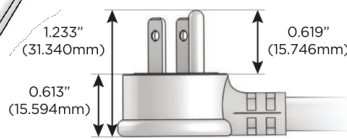

### Plug:

Supplied with Low Profile Flat 45° Angle 120 VAC Plug

Optional Standard Straight 120 VAC Plug

Optional Straight 120 VAC Pass-through Plug

- CLEAN, COMPACT DESIGN
- STREAMLINED
- LOW PROFILE
- SIDE-EXITING CORDS
- PLUG & PLAY
- 6' AC CORD & PLUG (FLAT PLUG STANDARD)
- CUSTOMIZABLE CONFIGURATIONS AND FINISHES
- UL LISTED FOR MOUNTING IN FURNITURE
- 15A

# M-POWER-4T

AC POWER & DATA CONNECTIVITY SOLUTION

M-POWER-4TW-AMSR-BRB

Specs:

**Modules/Ports:**

- A** Tamper Resistant AC Receptacle
- M** Double USB-A (Fast Charging Ports - 18W)
- S** USB-C (25W High Speed Charging Port)
- R** Switched AC (Rocker Switch)