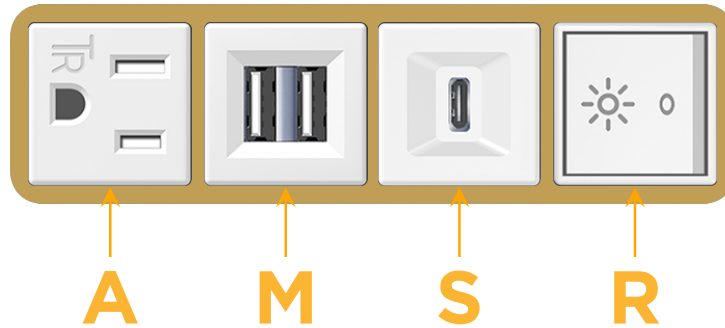

M-POWER-4T

AC POWER & DATA CONNECTIVITY SOLUTION

M-POWER-4TW-AMSR-BRB

Distributed by

Mormax Company, Inc.

8 Westchester Plaza

Elmsford, NY 10523

914-699-0101

sales@mormax.com

mormax.com

Metro Light & Power's line of power & data solutions offers sophisticated design elements combined with greater ease of installation. Streamlined and low-profile, enhanced by side-exiting cords, our outlets advance the industry with their cutting edge look and feel. We believe flexibility is key, and we provide a variety of mounting options, including the ability to mount in limited spaces. Our outlets are available in many finishes and configurations, in addition to a custom color and finish capability for our clients.

Bezel Finish: **SOLID BRASS**

Custom Finishes Available M-POWER-4TW-AMSR-BRB

Features:

Module/Port Options:

- **A** Tamper Resistant AC Receptacle
- **E** USB-A & USB-C (20W)
- **M** Double USB-A (Fast Charging Ports - 18W)
- **H** HDMI
- **6** CAT 6
- **12** RJ 12
- **X** Switched AC
- **Y** 3-Way Switch (Low Voltage)
- **V** USB-C (45W High Speed Charging Port)
- **S** USB-C (25W High Speed Charging Port)
- **R** Switched AC (Rocker Switch)
- **D** Dimmer Switch

Plug:

Supplied with Low Profile Flat 45° Angle 120 VAC Plug

Optional Standard Straight 120 VAC Plug

Optional Straight 120 VAC Pass-through Plug

- CLEAN, COMPACT DESIGN
- STREAMLINED
- LOW PROFILE
- SIDE-EXITING CORDS
- PLUG & PLAY
- 6' AC CORD & PLUG (FLAT PLUG STANDARD)
- CUSTOMIZABLE CONFIGURATIONS AND FINISHES
- UL LISTED FOR MOUNTING IN FURNITURE
- 15A