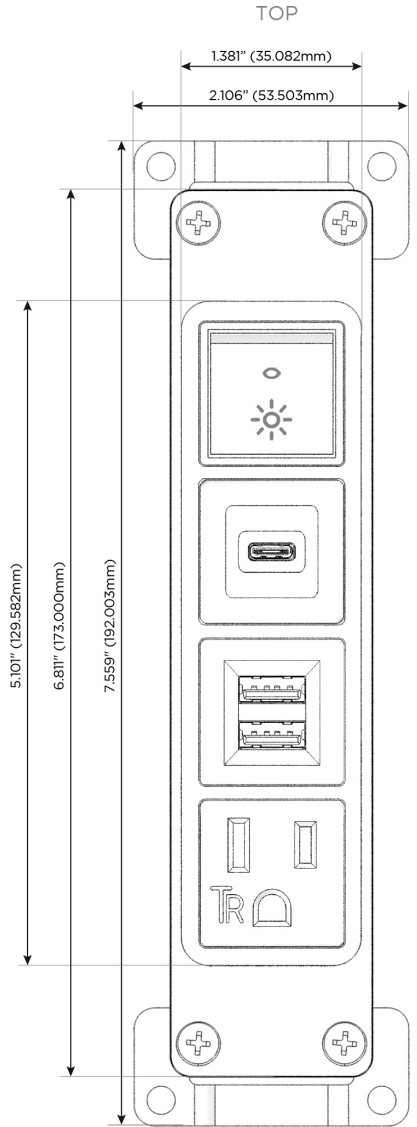

### Module/Port Options:

- A** Tamper Resistant AC Receptacle
- E** USB-A & USB-C (20W)
- M** Double USB-A (Fast Charging Ports - 18W)
- H** HDMI
- 6** CAT 6
- 12** RJ 12
- X** Switched AC
- Y** 3-Way Switch (Low Voltage)
- V** USB-C (45W High Speed Charging Port)
- S** USB-C (25W High Speed Charging Port)
- R** Switched AC (Rocker Switch)
- D** Dimmer Switch

### Plug:

Supplied with Low Profile Flat 45° Angle 120 VAC Plug

Optional Standard Straight 120 VAC Plug

Optional Straight 120 VAC Pass-through Plug

- CLEAN, COMPACT DESIGN
- STREAMLINED
- LOW PROFILE
- SIDE-EXITING CORDS
- PLUG & PLAY
- 6' AC CORD & PLUG (FLAT PLUG STANDARD)
- CUSTOMIZABLE CONFIGURATIONS AND FINISHES
- UL LISTED FOR MOUNTING IN FURNITURE
- 15A

# M-POWER-4T

AC POWER & DATA CONNECTIVITY SOLUTION

M-POWER-4TW-AMSR-BRB

Specs:

**Modules/Ports:**

- A** Tamper Resistant AC Receptacle
- M** Double USB-A (Fast Charging Ports - 18W)
- S** USB-C (25W High Speed Charging Port)
- R** Switched AC (Rocker Switch)