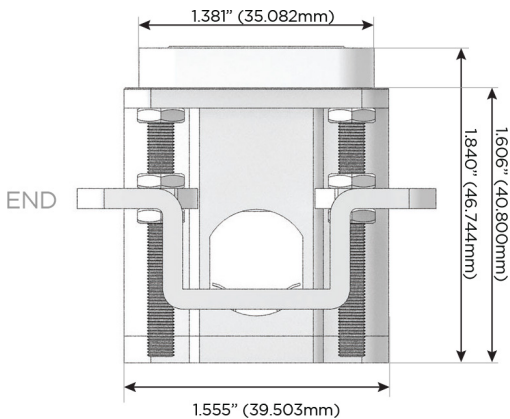

### Plug:

Supplied with Low Profile Flat 45° Angle 120 VAC Plug

Optional Standard Straight 120 VAC Plug

Optional Straight 120 VAC Pass-through Plug

- CLEAN, COMPACT DESIGN
- STREAMLINED
- LOW PROFILE
- SIDE-EXITING CORDS
- PLUG & PLAY
- 6' AC CORD & PLUG (FLAT PLUG STANDARD)
- CUSTOMIZABLE CONFIGURATIONS AND FINISHES
- UL LISTED FOR MOUNTING IN FURNITURE
- 15A

# M-POWER-4T

AC POWER & DATA CONNECTIVITY SOLUTION

M-POWER-4TW-AMSR-BRB

Specs:

**Modules/Ports:**

- A** Tamper Resistant AC Receptacle
- M** Double USB-A (Fast Charging Ports - 18W)
- S** USB-C (25W High Speed Charging Port)
- R** Switched AC (Rocker Switch)