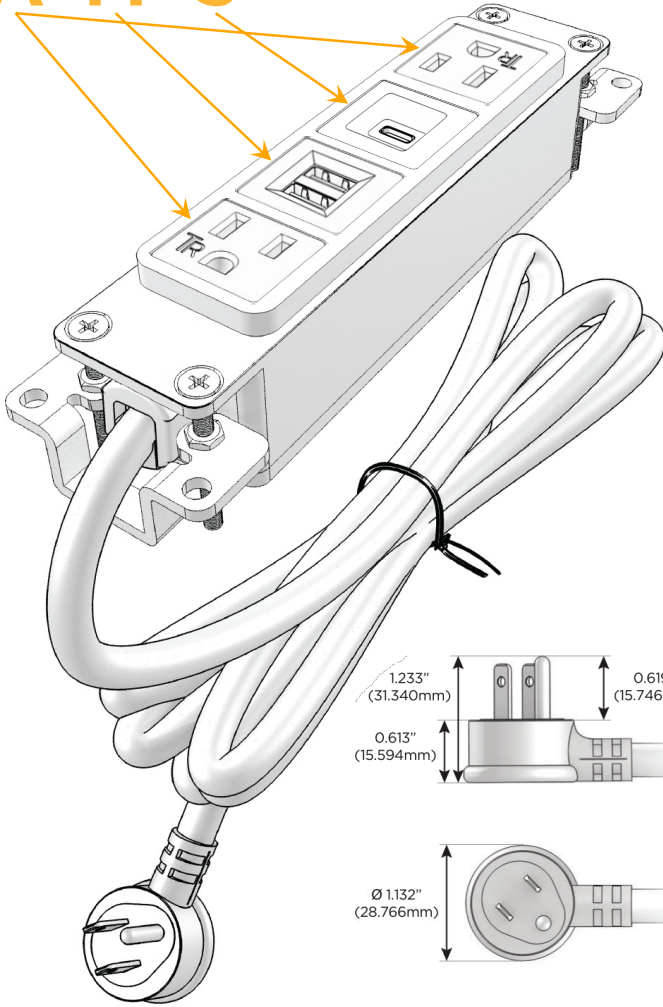

M-POWER-4T

AC POWER & DATA CONNECTIVITY SOLUTION

M-POWER-4TW-AMSA-WB

Specs:

Modules/Ports:

- **A** Tamper Resistant AC Receptacle
- **M** Double USB-A (Fast Charging Ports - 18W)
- **S** USB-C (25W High Speed Charging Port)

A M S