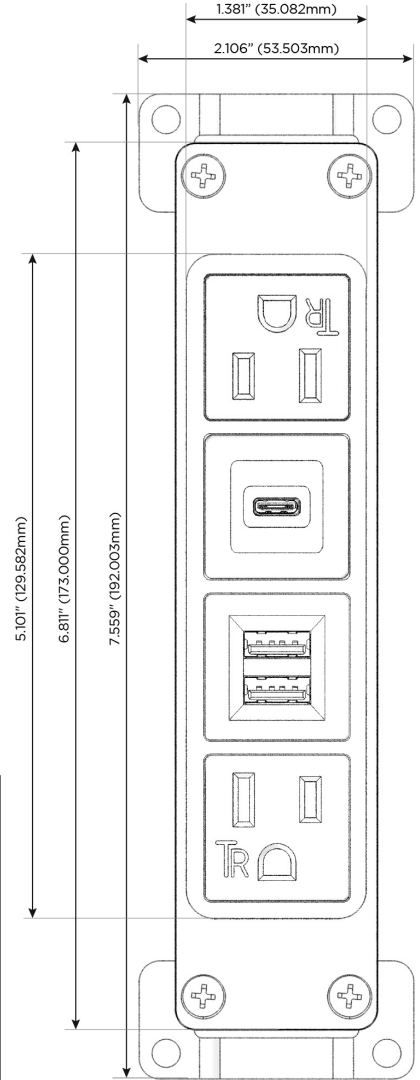

M-POWER-4T

AC POWER & DATA CONNECTIVITY SOLUTION

M-POWER-4TW-AMSA-WB

Specs:

Modules/Ports:

- **A** Tamper Resistant AC Receptacle
- **M** Double USB-A (Fast Charging Ports - 18W)
- **S** USB-C (25W High Speed Charging Port)

A M S

TOP

Distributed by

Mormax Company, Inc.

8 Westchester Plaza

Elmsford, NY 10523

914-699-0101

sales@mormax.com

mormax.com