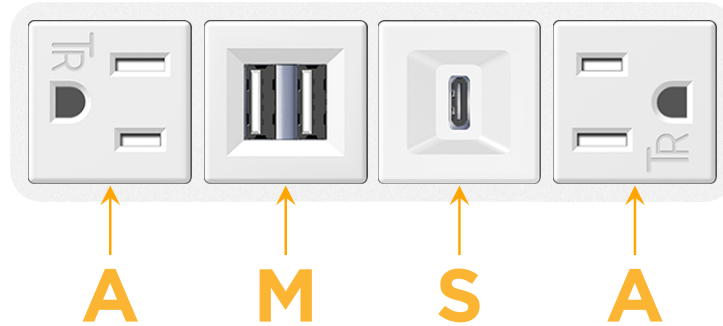

M-POWER-4T

AC POWER & DATA CONNECTIVITY SOLUTION

M-POWER-4TW-AMSA-WB

Distributed by

Mormax Company, Inc.

8 Westchester Plaza

Elmsford, NY 10523

914-699-0101

sales@mormax.com

mormax.com

Metro Light & Power's line of power & data solutions offers sophisticated design elements combined with greater ease of installation. Streamlined and low-profile, enhanced by side-exiting cords, our outlets advance the industry with their cutting edge look and feel. We believe flexibility is key, and we provide a variety of mounting options, including the ability to mount in limited spaces. Our outlets are available in many finishes and configurations, in addition to a custom color and finish capability for our clients.

Bezel Finish: **WHITE (STEEL)**

Custom Finishes Available M-POWER-4TW-AMSA-WB

Features:

Module/Port Options:

- **A** Tamper Resistant AC Receptacle
- **E** USB-A & USB-C (20W)
- **M** Double USB-A (Fast Charging Ports - 18W)
- **H** HDMI
- **6** CAT 6
- **12** RJ 12
- **X** Switched AC
- **Y** 3-Way Switch (Low Voltage)
- **V** USB-C (45W High Speed Charging Port)
- **S** USB-C (25W High Speed Charging Port)
- **R** Switched AC (Rocker Switch)
- **D** Dimmer Switch

Plug:

Supplied with Low Profile Flat 45° Angle 120 VAC Plug

Optional Standard Straight 120 VAC Plug

Optional Straight 120 VAC Pass-through Plug

- CLEAN, COMPACT DESIGN
- STREAMLINED
- LOW PROFILE
- SIDE-EXITING CORDS
- PLUG & PLAY
- 6' AC CORD & PLUG (FLAT PLUG STANDARD)
- CUSTOMIZABLE CONFIGURATIONS AND FINISHES
- UL LISTED FOR MOUNTING IN FURNITURE
- 15A