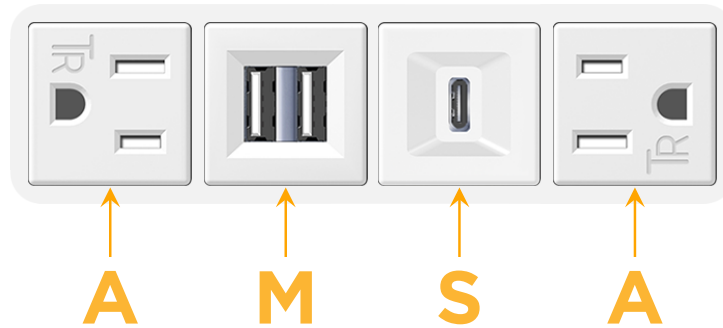

Bezel Finish: **WHITE (ABS)**

Custom Finishes Available M-POWER-4TW-AMSA-WAB

Features:

Module/Port Options:

- A** Tamper Resistant AC Receptacle
- E** USB-A & USB-C (20W)
- M** Double USB-A (Fast Charging Ports - 18W)
- H** HDMI
- 6** CAT 6
- 12** RJ 12
- X** Switched AC
- Y** 3-Way Switch (Low Voltage)
- V** USB-C (45W High Speed Charging Port)
- S** USB-C (25W High Speed Charging Port)
- R** Switched AC (Rocker Switch)
- D** Dimmer Switch

Plug:

Supplied with Low Profile Flat 45° Angle 120 VAC Plug

Optional Standard Straight 120 VAC Plug

Optional Straight 120 VAC Pass-through Plug

- CLEAN, COMPACT DESIGN
- STREAMLINED
- LOW PROFILE
- SIDE-EXITING CORDS
- PLUG & PLAY
- 6' AC CORD & PLUG (FLAT PLUG STANDARD)
- CUSTOMIZABLE CONFIGURATIONS AND FINISHES
- UL LISTED FOR MOUNTING IN FURNITURE
- 15A

M-POWER-4T

AC POWER & DATA CONNECTIVITY SOLUTION

M-POWER-4TW-AMSA-WAB

Specs:

Modules/Ports:

- A** Tamper Resistant AC Receptacle
- M** Double USB-A (Fast Charging Ports - 18W)
- S** USB-C (25W High Speed Charging Port)