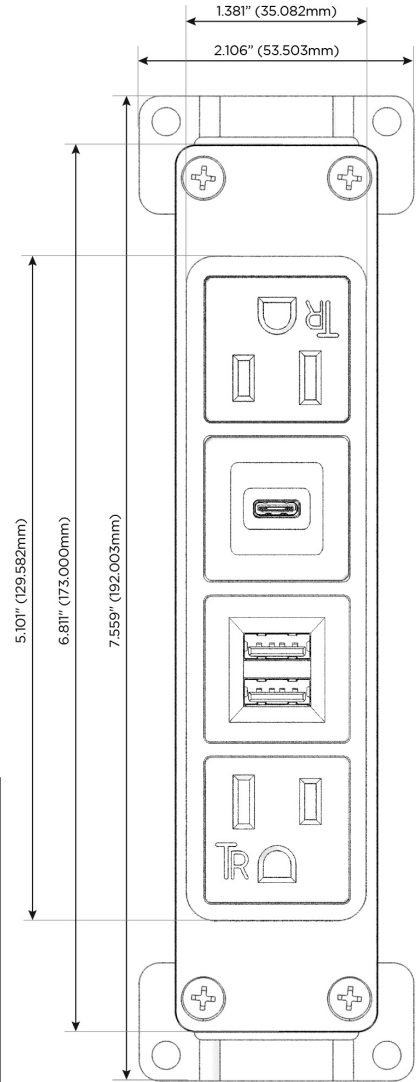

M-POWER-4T

AC POWER & DATA CONNECTIVITY SOLUTION

M-POWER-4TW-AMSA-WAB

Specs:

Modules/Ports:

- **A** Tamper Resistant AC Receptacle
- **M** Double USB-A (Fast Charging Ports - 18W)
- **S** USB-C (25W High Speed Charging Port)

A M S

TOP

Distributed by

Mormax Company, Inc.

8 Westchester Plaza

Elmsford, NY 10523

914-699-0101

sales@mormax.com

mormax.com