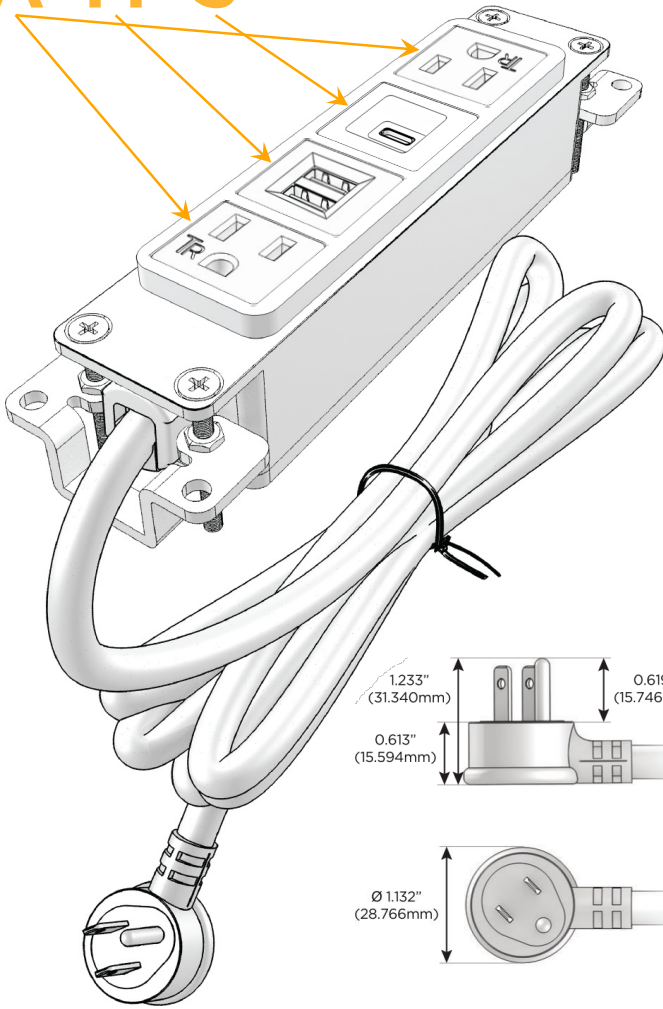

M-POWER-4T

AC POWER & DATA CONNECTIVITY SOLUTION

M-POWER-4TW-AMSA-WAB

Specs:

Modules/Ports:

- **A** Tamper Resistant AC Receptacle
- **M** Double USB-A (Fast Charging Ports - 18W)
- **S** USB-C (25W High Speed Charging Port)

A M S