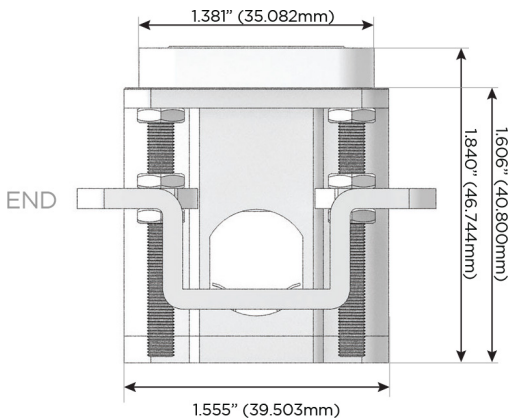

M-POWER-4T

AC POWER & DATA CONNECTIVITY SOLUTION

M-POWER-4TW-AMSA-WAB

Specs:

Modules/Ports:

- **A** Tamper Resistant AC Receptacle
- **M** Double USB-A (Fast Charging Ports - 18W)
- **S** USB-C (25W High Speed Charging Port)

A M S

TOP

Distributed by

Mormax Company, Inc.

8 Westchester Plaza

Elmsford, NY 10523

914-699-0101

sales@mormax.com

mormax.com