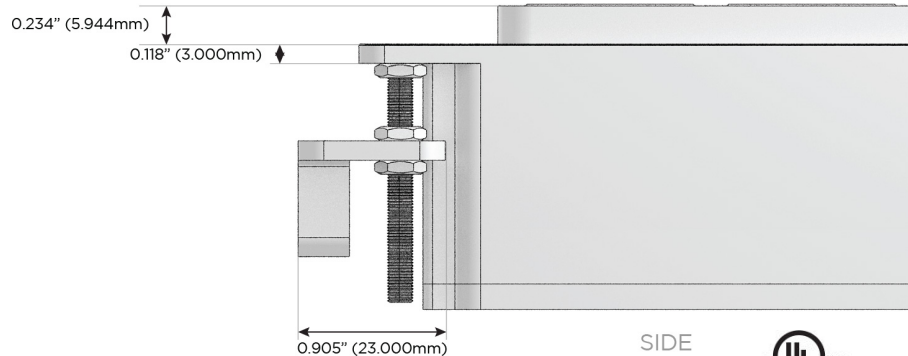

M-POWER-4T

AC POWER & DATA CONNECTIVITY SOLUTION

M-POWER-4TW-AMSA-SAB

Specs:

Modules/Ports:

- **A** Tamper Resistant AC Receptacle
- **M** Double USB-A (Fast Charging Ports - 18W)
- **S** USB-C (25W High Speed Charging Port)

A M S

TOP

Distributed by

Mormax Company, Inc.

8 Westchester Plaza

Elmsford, NY 10523

914-699-0101

sales@mormax.com

mormax.com