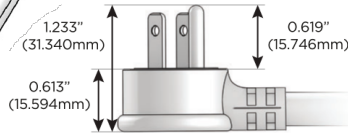

M-POWER-4T

AC POWER & DATA CONNECTIVITY SOLUTION

M-POWER-4TW-AMSA-SAB

Specs:

Modules/Ports:

- **A** Tamper Resistant AC Receptacle
- **M** Double USB-A (Fast Charging Ports - 18W)
- **S** USB-C (25W High Speed Charging Port)

A M S