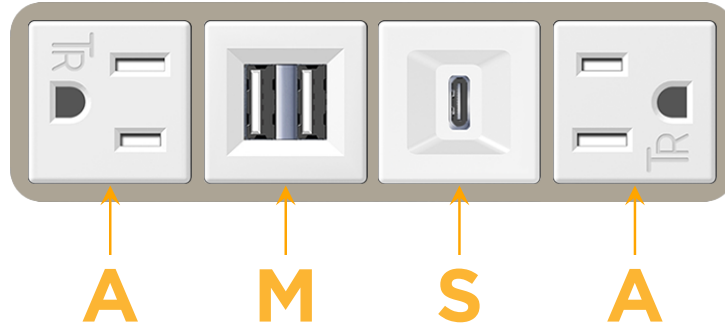

Bezel Finish: **SATIN NICKEL (ABS)**

Custom Finishes Available M-POWER-4TW-AMSA-SAB

Features:

Module/Port Options:

- A** Tamper Resistant AC Receptacle
- E** USB-A & USB-C (20W)
- M** Double USB-A (Fast Charging Ports - 18W)
- H** HDMI
- 6** CAT 6
- 12** RJ 12
- X** Switched AC
- Y** 3-Way Switch (Low Voltage)
- V** USB-C (45W High Speed Charging Port)
- S** USB-C (25W High Speed Charging Port)
- R** Switched AC (Rocker Switch)
- D** Dimmer Switch

Plug:

Supplied with Low Profile Flat 45° Angle 120 VAC Plug

Optional Standard Straight 120 VAC Plug

Optional Straight 120 VAC Pass-through Plug

- CLEAN, COMPACT DESIGN
- STREAMLINED
- LOW PROFILE
- SIDE-EXITING CORDS
- PLUG & PLAY
- 6' AC CORD & PLUG (FLAT PLUG STANDARD)
- CUSTOMIZABLE CONFIGURATIONS AND FINISHES
- UL LISTED FOR MOUNTING IN FURNITURE
- 15A

M-POWER-4T

AC POWER & DATA CONNECTIVITY SOLUTION

M-POWER-4TW-AMSA-SAB

Specs:

Modules/Ports:

- A** Tamper Resistant AC Receptacle
- M** Double USB-A (Fast Charging Ports - 18W)
- S** USB-C (25W High Speed Charging Port)