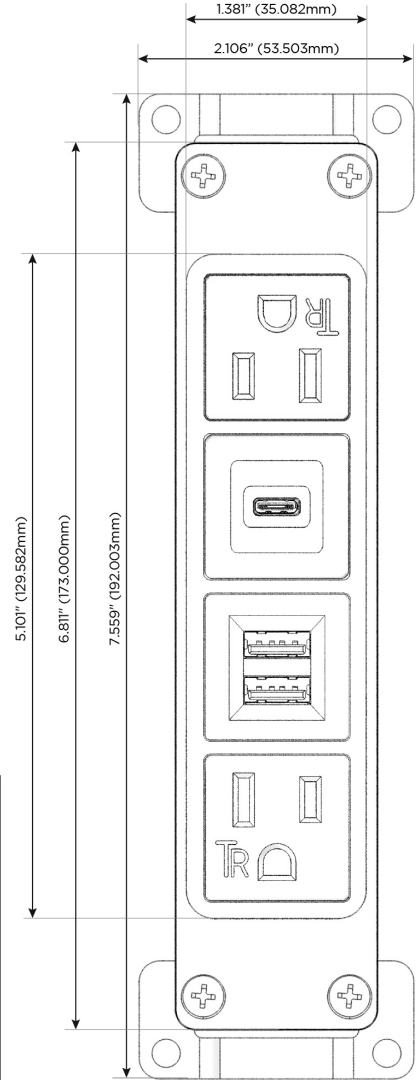

M-POWER-4T

AC POWER & DATA CONNECTIVITY SOLUTION

M-POWER-4TW-AMSA-SAB

Specs:

Modules/Ports:

- **A** Tamper Resistant AC Receptacle
- **M** Double USB-A (Fast Charging Ports - 18W)
- **S** USB-C (25W High Speed Charging Port)

A M S

TOP

Distributed by

Mormax Company, Inc.

8 Westchester Plaza

Elmsford, NY 10523

914-699-0101

sales@mormax.com

mormax.com