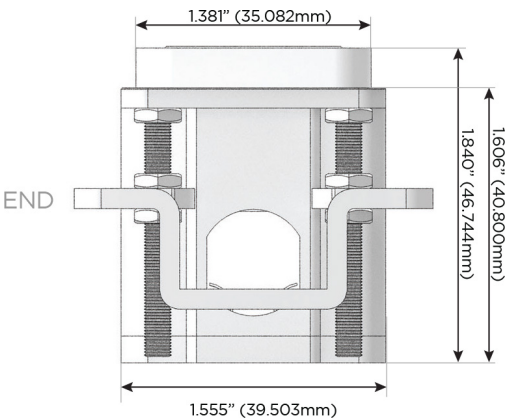

M-POWER-4T

AC POWER & DATA CONNECTIVITY SOLUTION

M-POWER-4TW-AMSA-SAB

Specs:

Modules/Ports:

- **A** Tamper Resistant AC Receptacle
- **M** Double USB-A (Fast Charging Ports - 18W)
- **S** USB-C (25W High Speed Charging Port)

A M S

TOP

Distributed by

Mormax Company, Inc.

8 Westchester Plaza

Elmsford, NY 10523

914-699-0101

sales@mormax.com

mormax.com