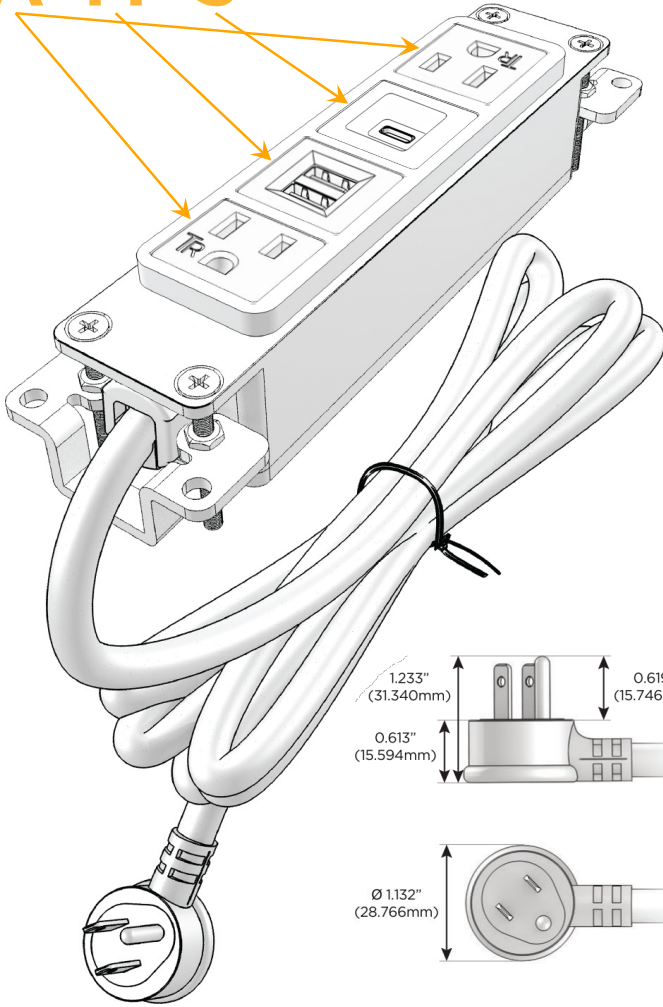

M-POWER-4T

AC POWER & DATA CONNECTIVITY SOLUTION

M-POWER-4TW-AMSA-SAB

Specs:

Modules/Ports:

- **A** Tamper Resistant AC Receptacle
- **M** Double USB-A (Fast Charging Ports - 18W)
- **S** USB-C (25W High Speed Charging Port)

A M S