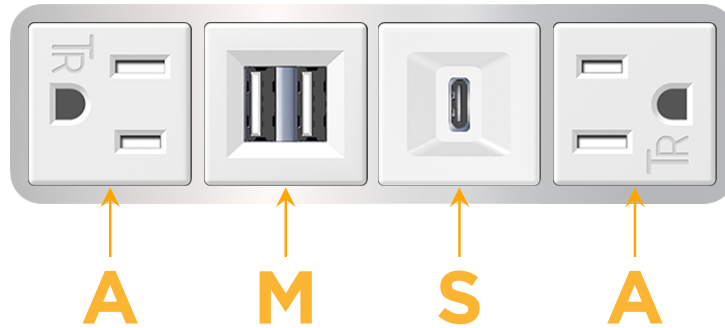

Bezel Finish: **CHROME (ABS)**
Custom Finishes Available M-POWER-4TW-AMSA-CRAB

Features:

Module/Port Options:

- A** Tamper Resistant AC Receptacle
- E** USB-A & USB-C (20W)
- M** Double USB-A (Fast Charging Ports - 18W)
- H** HDMI
- 6** CAT 6
- 12** RJ 12
- X** Switched AC
- Y** 3-Way Switch (Low Voltage)
- V** USB-C (45W High Speed Charging Port)
- S** USB-C (25W High Speed Charging Port)
- R** Switched AC (Rocker Switch)
- D** Dimmer Switch

Plug:

- Supplied with Low Profile Flat 45° Angle 120 VAC Plug
- Optional Standard Straight 120 VAC Plug
- Optional Straight 120 VAC Pass-through Plug

- CLEAN, COMPACT DESIGN
- STREAMLINED
- LOW PROFILE
- SIDE-EXITING CORDS
- PLUG & PLAY
- 6' AC CORD & PLUG (FLAT PLUG STANDARD)
- CUSTOMIZABLE CONFIGURATIONS AND FINISHES
- UL LISTED FOR MOUNTING IN FURNITURE
- 15A

M-POWER-4T

AC POWER & DATA CONNECTIVITY SOLUTION

M-POWER-4TW-AMSA-CRAB

Specs:

Modules/Ports:

- A** Tamper Resistant AC Receptacle
- M** Double USB-A (Fast Charging Ports - 18W)
- S** USB-C (25W High Speed Charging Port)