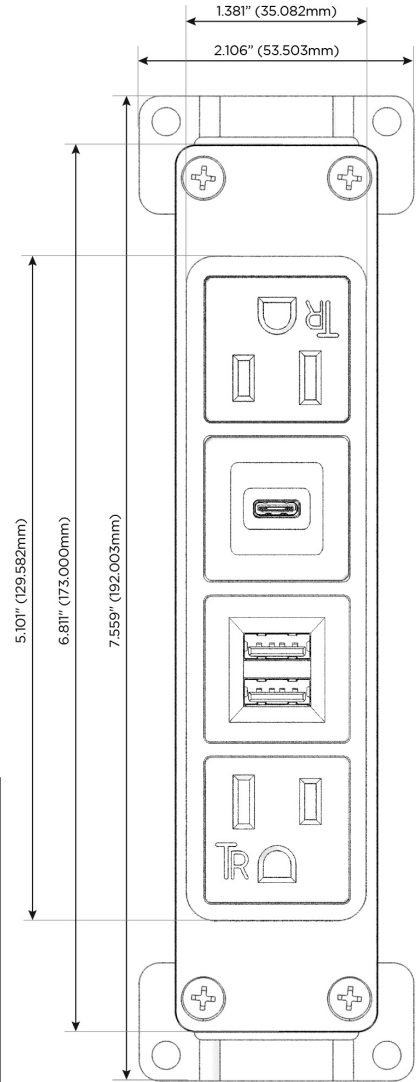

M-POWER-4T

AC POWER & DATA CONNECTIVITY SOLUTION

M-POWER-4TW-AMSA-CRAB

Specs:

Modules/Ports:

- **A** Tamper Resistant AC Receptacle
- **M** Double USB-A (Fast Charging Ports - 18W)
- **S** USB-C (25W High Speed Charging Port)

A M S

TOP

Distributed by

Mormax Company, Inc.

8 Westchester Plaza

Elmsford, NY 10523

914-699-0101

sales@mormax.com

mormax.com