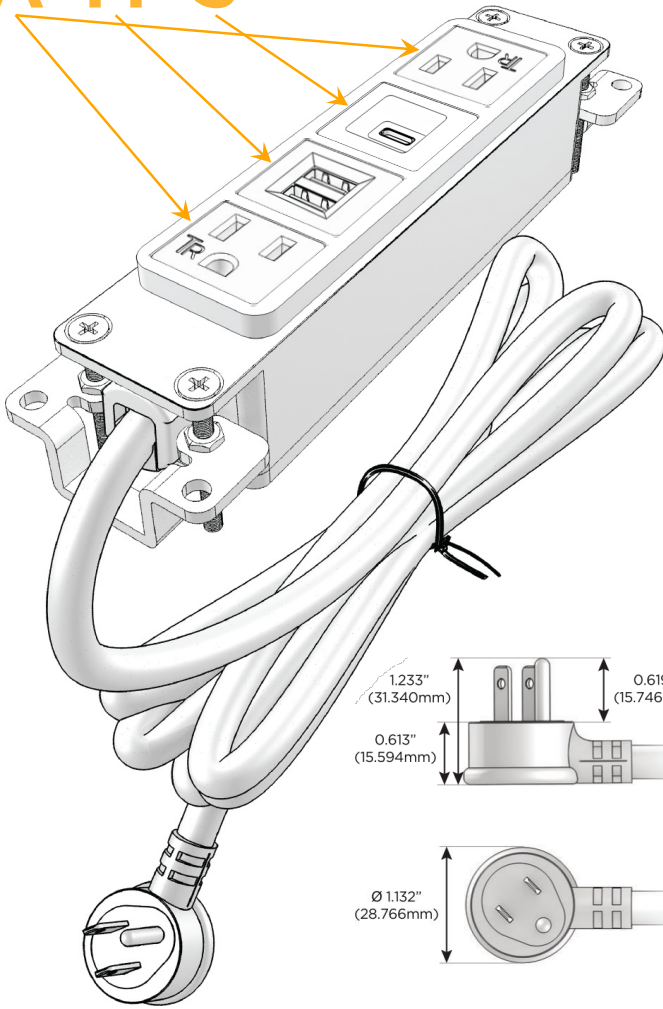

M-POWER-4T

AC POWER & DATA CONNECTIVITY SOLUTION

M-POWER-4TW-AMSA-CRAB

Specs:

Modules/Ports:

- **A** Tamper Resistant AC Receptacle
- **M** Double USB-A (Fast Charging Ports - 18W)
- **S** USB-C (25W High Speed Charging Port)

A M S