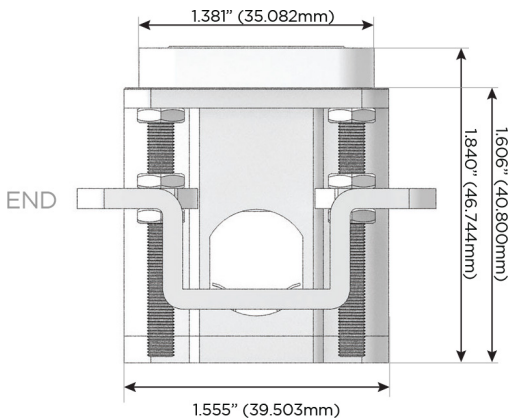

M-POWER-4T

AC POWER & DATA CONNECTIVITY SOLUTION

M-POWER-4TW-AMSA-CRAB

Specs:

Modules/Ports:

- **A** Tamper Resistant AC Receptacle
- **M** Double USB-A (Fast Charging Ports - 18W)
- **S** USB-C (25W High Speed Charging Port)

A M S

TOP

Distributed by

Mormax Company, Inc.

8 Westchester Plaza

Elmsford, NY 10523

914-699-0101

sales@mormax.com

mormax.com