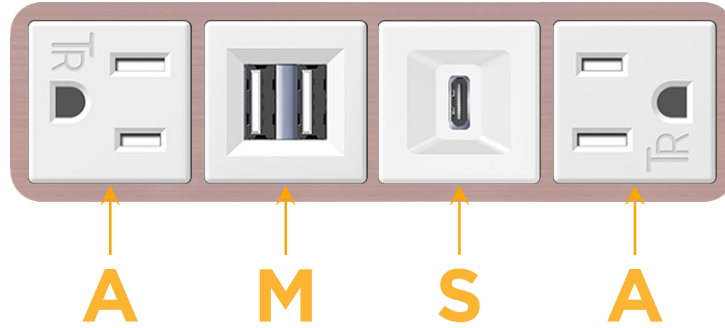

Bezel Finish: **CHAMPAGNE (ABS)**

Custom Finishes Available M-POWER-4TW-AMSA-CHAB

Features:

Module/Port Options:

- A** Tamper Resistant AC Receptacle
- E** USB-A & USB-C (20W)
- M** Double USB-A (Fast Charging Ports - 18W)
- H** HDMI
- 6** CAT 6
- 12** RJ 12
- X** Switched AC
- Y** 3-Way Switch (Low Voltage)
- V** USB-C (45W High Speed Charging Port)
- S** USB-C (25W High Speed Charging Port)
- R** Switched AC (Rocker Switch)
- D** Dimmer Switch

Plug:

Supplied with Low Profile Flat 45° Angle 120 VAC Plug

Optional Standard Straight 120 VAC Plug

Optional Straight 120 VAC Pass-through Plug

- CLEAN, COMPACT DESIGN
- STREAMLINED
- LOW PROFILE
- SIDE-EXITING CORDS
- PLUG & PLAY
- 6' AC CORD & PLUG (FLAT PLUG STANDARD)
- CUSTOMIZABLE CONFIGURATIONS AND FINISHES
- UL LISTED FOR MOUNTING IN FURNITURE
- 15A

M-POWER-4T

AC POWER & DATA CONNECTIVITY SOLUTION

M-POWER-4TW-AMSA-CHAB

Specs:

Modules/Ports:

- A** Tamper Resistant AC Receptacle
- M** Double USB-A (Fast Charging Ports - 18W)
- S** USB-C (25W High Speed Charging Port)