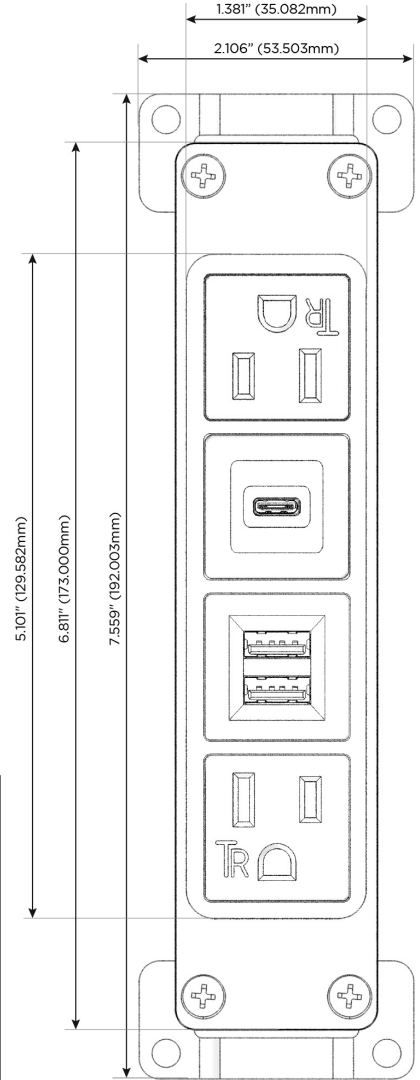

M-POWER-4T

AC POWER & DATA CONNECTIVITY SOLUTION

M-POWER-4TW-AMSA-CHAB

Specs:

Modules/Ports:

- **A** Tamper Resistant AC Receptacle
- **M** Double USB-A (Fast Charging Ports - 18W)
- **S** USB-C (25W High Speed Charging Port)

A M S

TOP

Distributed by

Mormax Company, Inc.

8 Westchester Plaza

Elmsford, NY 10523

914-699-0101

sales@mormax.com

mormax.com