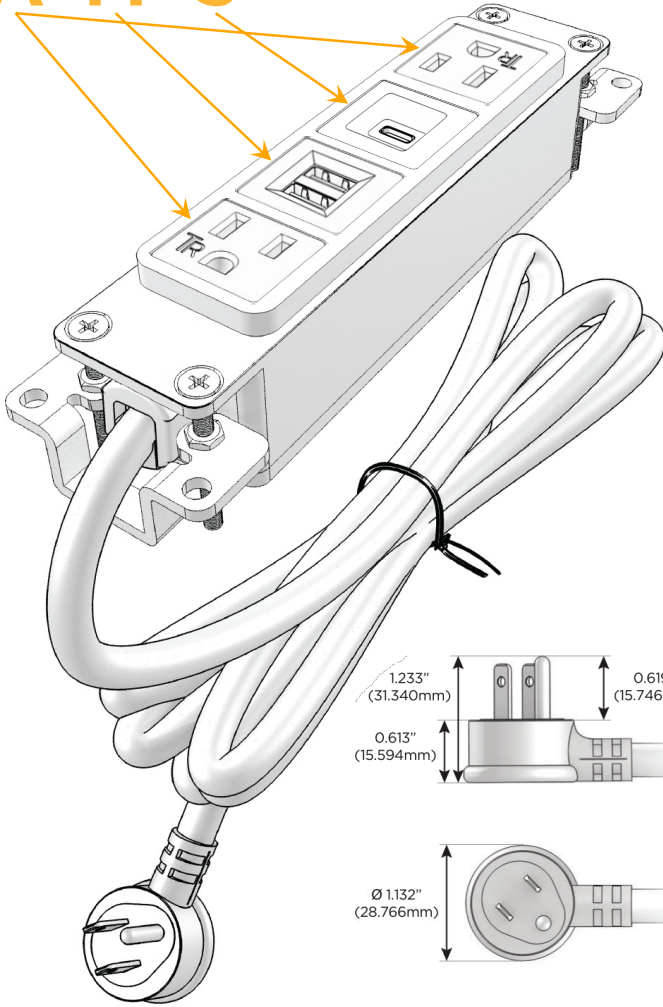

M-POWER-4T

AC POWER & DATA CONNECTIVITY SOLUTION

M-POWER-4TW-AMSA-CHAB

Specs:

Modules/Ports:

- **A** Tamper Resistant AC Receptacle
- **M** Double USB-A (Fast Charging Ports - 18W)
- **S** USB-C (25W High Speed Charging Port)

A M S